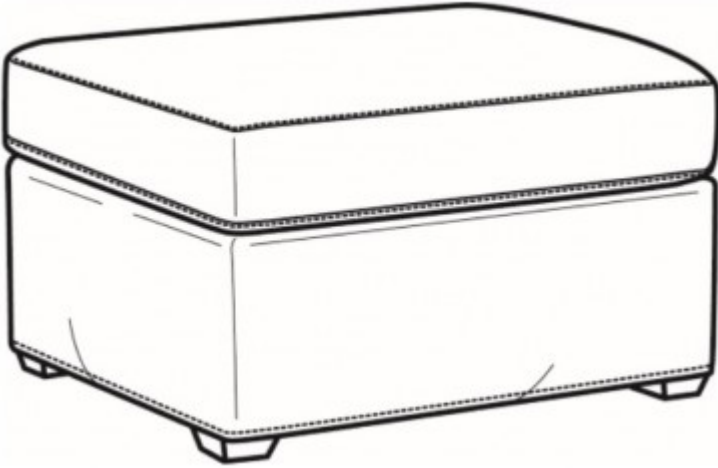

1775-07SC MALCOLM

SPECIFICATION

OUTSIDE: 27W x 22D x 17H

DESCRIPTION: Slipcovered Ottoman

COM: Plain:: 3.00

Repeat of 2"-14": 3.75

Repeat of 15"-27": 4.25

WEIGHT: 55 lbs.

COMMENTS: French Seamed

FABRICS/LEATHERS SHOWN:

FINISHES SHOWN:

RELATED PRODUCTS