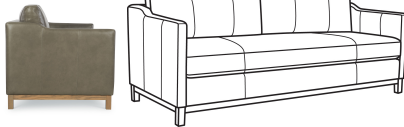

FINISHES

FINISHES SHOWN: