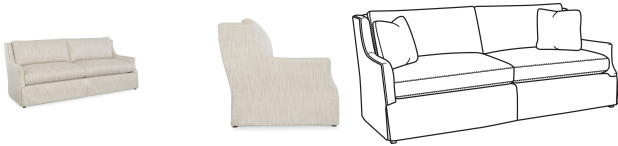

### SPECIFICATION

OUTSIDE: 88W x 41D x 36.5H

INSIDE: 80W x 23D

SEAT: 21.5H

ARM: 24H

BACK RAIL HT: 36H

DESCRIPTION: Sofa

STANDARD THROW PILLOWS: 2 TP20

COM: Plain:: 20.00

Repeat of 2"-14": 25.00

Repeat of 15"-27": 27.00

WEIGHT: 165 lbs.

COMMENTS: Standard with French Seam as shown. Shown without standard throw pillows.

FABRICS/LEATHERS SHOWN:

FINISHES SHOWN: