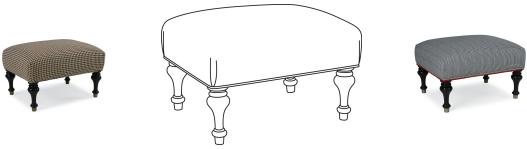

1667 ALEDO

SPECIFICATION

OUTSIDE: 27W x 22D x 17.5H

DESCRIPTION: Ottoman

COM: Plain:: 2

Repeat of 2"-14": 2.5

Repeat of 15"-27": 2.75

WEIGHT: 25 lbs.

FABRICS/LEATHERS SHOWN:

FINISHES

FINISHES SHOWN:

Java

RELATED PRODUCTS

SKU 1665
Aledo

SKU L1665
Aledo