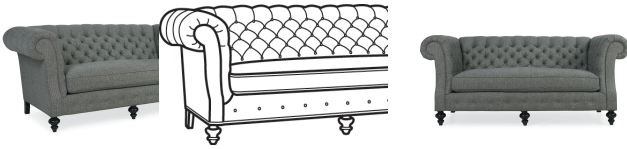

## 1122 CHICHESTER

### SPECIFICATION

OUTSIDE: 79W x 40D x 34.5H

INSIDE: 54.5W x 22D

SEAT: 20.5H

ARM: 34.5H

DESCRIPTION: Sofa

COM: Plain:: 17

Repeat of 2"-14": 21.25

Repeat of 15"-27": 23

WEIGHT: 150 lbs.

COMMENTS: The roll of the arm continues around the back.

FABRICS/LEATHERS SHOWN:

### FINISHES

FINISHES SHOWN:

Pepper