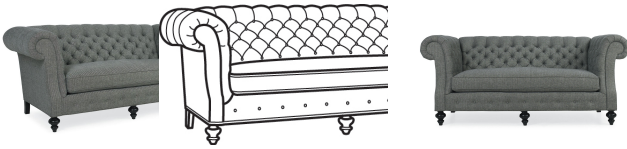

1122 CHICHESTER

SPECIFICATION

OUTSIDE: 79W x 40D x 34.5H

INSIDE: 54.5W x 22D

SEAT: 20.5H

ARM: 34.5H

DESCRIPTION: Sofa

COM: Plain:: 17

Repeat of 2"-14": 21.25

Repeat of 15"-27": 23

WEIGHT: 150 lbs.

COMMENTS: The roll of the arm continues around the back.

FABRICS/LEATHERS SHOWN:

FINISHES

FINISHES SHOWN:

Pepper