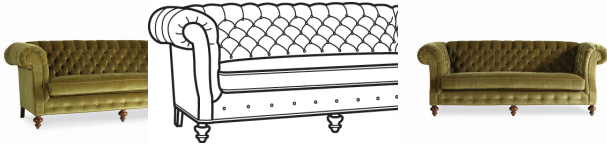

### SPECIFICATION

OUTSIDE: 89.5W x 40D x 34.5H

INSIDE: 65W x 22D

SEAT: 20.5H

ARM: 34.5H

DESCRIPTION: Chesterfield Sofa

COM: Plain:: 17

Repeat of 2"-14": 21.25

Repeat of 15"-27": 23

WEIGHT: 160 lbs.

COMMENTS: The roll of the arm continues around the back.

FABRICS/LEATHERS SHOWN:

### FINISHES

FINISHES SHOWN:

Walnut