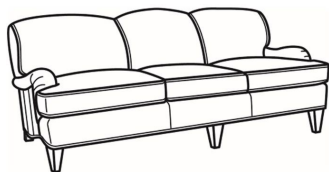

**Russel / L8522**

DESCRIPTION: Apt Sofa (78W)  
 OUTSIDE: 78"W x 40"D x 34"H  
 INSIDE: 65"W x 22"D  
 SEAT: 20"H  
 ARM: 22"H  
 COM: Plain: 186 sq ft  
 WEIGHT: 115 lbs

**L** = available in leather

Standard Features:

Tight Back

May be shown with optional features

**RUSSEL**  
 Standard Seat Cushion: Hallmark Seat  
 Standard Back Pillow: Fiber Back

Also available:

Russel / 8520  
 Sofa (88W)  
 Outside: 88W x 40D x 34H  
 Inside: 75W x 22D

Russel / 8522  
 Apt Sofa (78W)  
 Outside: 78W x 40D x 34H  
 Inside: 65W x 22D

Russel / 8525  
 Chair (37W)  
 Outside: 37W x 40D x 34H  
 Inside: 23W x 22D

Russel / L8520  
 Leather Sofa (88W)  
 Outside: 88W x 40D x 34H  
 Inside: 75W x 22D