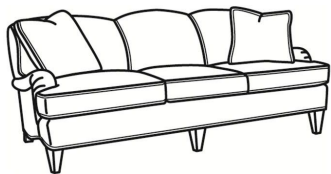

**Russel / L8522**

DESCRIPTION: Apt Sofa (78W)  
 OUTSIDE: 78"W x 40"D x 34"H  
 INSIDE: 65"W x 22"D  
 SEAT: 20"H  
 ARM: 22"H  
 COM: Plain: 186 sq ft  
 WEIGHT: 115 lbs

**L** = available in leather

Standard Features:

Tight Back

May be shown with optional features

**RUSSEL**  
 Standard Seat Cushion: Hallmark Seat  
 Standard Back Pillow: Fiber Back

Also available:

Russel / 8520  
 Sofa (88W)  
 Outside: 88W x 40D x 34H  
 Inside: 75W x 22D

Russel / 8522  
 Apt Sofa (78W)  
 Outside: 78W x 40D x 34H  
 Inside: 65W x 22D

Russel / 8525  
 Chair (37W)  
 Outside: 37W x 40D x 34H  
 Inside: 23W x 22D

Russel / L8520  
 Leather Sofa (88W)  
 Outside: 88W x 40D x 34H  
 Inside: 75W x 22D