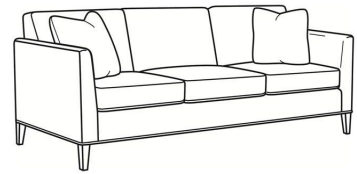

Westport / L6700-05

DESCRIPTION:	Chair (32.5W)
OUTSIDE:	32.5"W x 35"D x 35"H
INSIDE:	23.5"W x 21.5"D
SEAT:	20.5"H
ARM:	28"H
COM:	Plain: 101 sq ft
WEIGHT:	55 lbs

L = available in leather

Standard Features:

Tight Back

French Seamed

May be shown with optional features

WESTPORT

Standard Seat Cushion: Hallmark Seat

Also available:

Westport / L6700-07
Leather Ottoman (27W X 21D)
Outside: 27W x 21D x 18H
Inside: 0W x 0D

Westport / 6700-07
Ottoman (27W X 21D)
Outside: 27W x 21D x 18H
Inside: 0W x 0D

Westport / 6700-00
Sofa (85W)
Outside: 85W x 35D x 35H
Inside: 76W x 21.5D

Westport / 6700-02
Apt Sofa (79W)
Outside: 79W x 35D x 35H
Inside: 70W x 21.5D