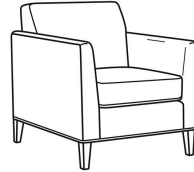

Westport / L6700-05

DESCRIPTION:	Chair (32.5W)
OUTSIDE:	32.5"W x 35"D x 35"H
INSIDE:	23.5"W x 21.5"D
SEAT:	20.5"H
ARM:	28"H
COM:	Plain: 101 sq ft
WEIGHT:	55 lbs

L = available in leather

Standard Features:

Tight Back

French Seamed

May be shown with optional features

WESTPORT

Standard Seat Cushion: Hallmark Seat

Also available:

Westport / L6700-07
Leather Ottoman (27W X 21D)
Outside: 27W x 21D x 18H
Inside: 0W x 0D

Westport / 6700-07
Ottoman (27W X 21D)
Outside: 27W x 21D x 18H
Inside: 0W x 0D

Westport / 6700-00
Sofa (85W)
Outside: 85W x 35D x 35H
Inside: 76W x 21.5D

Westport / 6700-02
Apt Sofa (79W)
Outside: 79W x 35D x 35H
Inside: 70W x 21.5D