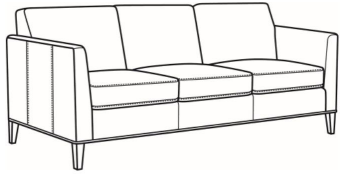

Westport / L6700-05

DESCRIPTION:	Chair (32.5W)
OUTSIDE:	32.5"W x 35"D x 35"H
INSIDE:	23.5"W x 21.5"D
SEAT:	20.5"H
ARM:	28"H
COM:	Plain: 101 sq ft
WEIGHT:	55 lbs

L = available in leather

Standard Features:

Tight Back

French Seamed

May be shown with optional features

WESTPORT

Standard Seat Cushion: Hallmark Seat

Also available:

Westport / L6700-07
Leather Ottoman (27W X 21D)
Outside: 27W x 21D x 18H
Inside: 0W x 0D

Westport / 6700-07
Ottoman (27W X 21D)
Outside: 27W x 21D x 18H
Inside: 0W x 0D

Westport / 6700-00
Sofa (85W)
Outside: 85W x 35D x 35H
Inside: 76W x 21.5D

Westport / 6700-02
Apt Sofa (79W)
Outside: 79W x 35D x 35H
Inside: 70W x 21.5D

Westport / 6700-05
Chair (32.5W)
Outside: 32.5W x 35D x 35H
Inside: 23.5W x 21.5D

Westport / L6700-00
Leather Sofa (85W)
Outside: 85W x 35D x 35H
Inside: 76W x 21.5D

Westport / L6700-02
Leather Apt Sofa (79W)
Outside: 79W x 35D x 35H
Inside: 70W x 21.5D