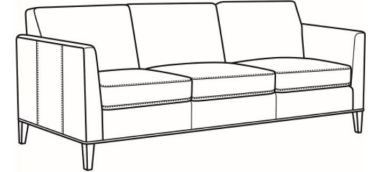

Westport / L6700-05

DESCRIPTION:	Chair (32.5W)
OUTSIDE:	32.5"W x 35"D x 35"H
INSIDE:	23.5"W x 21.5"D
SEAT:	20.5"H
ARM:	28"H
COM:	Plain: 101 sq ft
WEIGHT:	55 lbs

L = available in leather

Standard Features:

Tight Back

French Seamed

May be shown with optional features

WESTPORT

Standard Seat Cushion: Hallmark Seat

Also available:

Westport / L6700-07
Leather Ottoman (27W X 21D)
Outside: 27W x 21D x 18H
Inside: 0W x 0D

Westport / 6700-07
Ottoman (27W X 21D)
Outside: 27W x 21D x 18H
Inside: 0W x 0D

Westport / 6700-00
Sofa (85W)
Outside: 85W x 35D x 35H
Inside: 76W x 21.5D

Westport / 6700-02
Apt Sofa (79W)
Outside: 79W x 35D x 35H
Inside: 70W x 21.5D

Westport / 6700-05
Chair (32.5W)
Outside: 32.5W x 35D x 35H
Inside: 23.5W x 21.5D

Westport / L6700-00
Leather Sofa (85W)
Outside: 85W x 35D x 35H
Inside: 76W x 21.5D

Westport / L6700-02
Leather Apt Sofa (79W)
Outside: 79W x 35D x 35H
Inside: 70W x 21.5D