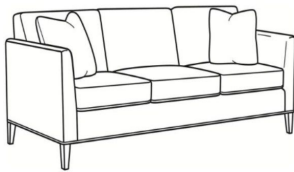

Westport / L6700-05

DESCRIPTION:	Chair (32.5W)
OUTSIDE:	32.5"W x 35"D x 35"H
INSIDE:	23.5"W x 21.5"D
SEAT:	20.5"H
ARM:	28"H
COM:	Plain: 101 sq ft
WEIGHT:	55 lbs

L = available in leather

Standard Features:

Tight Back

French Seamed

May be shown with optional features

WESTPORT

Standard Seat Cushion: Hallmark Seat

Also available:

Westport / L6700-07
Leather Ottoman (27W X 21D)
Outside: 27W x 21D x 18H
Inside: 0W x 0D

Westport / 6700-07
Ottoman (27W X 21D)
Outside: 27W x 21D x 18H
Inside: 0W x 0D

Westport / 6700-00
Sofa (85W)
Outside: 85W x 35D x 35H
Inside: 76W x 21.5D

Westport / 6700-02
Apt Sofa (79W)
Outside: 79W x 35D x 35H
Inside: 70W x 21.5D