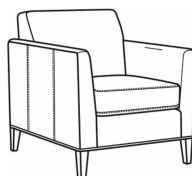

Westport / L6700-02

DESCRIPTION:	Apt Sofa (79W)
OUTSIDE:	79"W x 35"D x 35"H
INSIDE:	70"W x 21.5"D
SEAT:	20.5"H
ARM:	28"H
COM:	Plain: 185 sq ft
WEIGHT:	165 lbs

L = available in leather

Standard Features:

Tight Back

French Seamed

May be shown with optional features

WESTPORT

Standard Seat Cushion: Hallmark Seat

Also available:

Westport / 6700-00
Sofa (85W)
Outside: 85W x 35D x 35H
Inside: 76W x 21.5D

Westport / 6700-02
Apt Sofa (79W)
Outside: 79W x 35D x 35H
Inside: 70W x 21.5D

Westport / 6700-05
Chair (32.5W)
Outside: 32.5W x 35D x 35H
Inside: 23.5W x 21.5D

Westport / L6700-00
Leather Sofa (85W)
Outside: 85W x 35D x 35H
Inside: 76W x 21.5D

Westport / L6700-05
Leather Chair (32.5W)
Outside: 32.5W x 35D x 35H
Inside: 23.5W x 21.5D