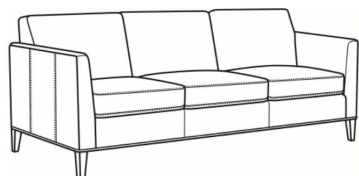

Westport / L6700-02

DESCRIPTION:	Apt Sofa (79W)
OUTSIDE:	79"W x 35"D x 35"H
INSIDE:	70"W x 21.5"D
SEAT:	20.5"H
ARM:	28"H
COM:	Plain: 185 sq ft
WEIGHT:	165 lbs

L = available in leather

Standard Features:

Tight Back

French Seamed

May be shown with optional features

WESTPORT

Standard Seat Cushion: Hallmark Seat

Also available:

Westport / 6700-00
Sofa (85W)
Outside: 85W x 35D x 35H
Inside: 76W x 21.5D

Westport / 6700-02
Apt Sofa (79W)
Outside: 79W x 35D x 35H
Inside: 70W x 21.5D

Westport / 6700-05
Chair (32.5W)
Outside: 32.5W x 35D x 35H
Inside: 23.5W x 21.5D

Westport / L6700-00
Leather Sofa (85W)
Outside: 85W x 35D x 35H
Inside: 76W x 21.5D

Westport / L6700-05
Leather Chair (32.5W)
Outside: 32.5W x 35D x 35H
Inside: 23.5W x 21.5D