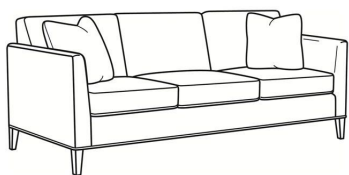

Westport / L6700-02

DESCRIPTION:	Apt Sofa (79W)
OUTSIDE:	79"W x 35"D x 35"H
INSIDE:	70"W x 21.5"D
SEAT:	20.5"H
ARM:	28"H
COM:	Plain: 185 sq ft
WEIGHT:	165 lbs

L = available in leather

Standard Features:

Tight Back

French Seamed

May be shown with optional features

WESTPORT

Standard Seat Cushion: Hallmark Seat

Also available:

Westport / 6700-00
Sofa (85W)
Outside: 85W x 35D x 35H
Inside: 76W x 21.5D

Westport / 6700-02
Apt Sofa (79W)
Outside: 79W x 35D x 35H
Inside: 70W x 21.5D

Westport / 6700-05
Chair (32.5W)
Outside: 32.5W x 35D x 35H
Inside: 23.5W x 21.5D

Westport / L6700-00
Leather Sofa (85W)
Outside: 85W x 35D x 35H
Inside: 76W x 21.5D

Westport / L6700-05
Leather Chair (32.5W)
Outside: 32.5W x 35D x 35H
Inside: 23.5W x 21.5D