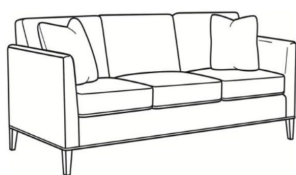

Westport / L6700-02

DESCRIPTION:	Apt Sofa (79W)
OUTSIDE:	79"W x 35"D x 35"H
INSIDE:	70"W x 21.5"D
SEAT:	20.5"H
ARM:	28"H
COM:	Plain: 185 sq ft
WEIGHT:	165 lbs

L = available in leather

Standard Features:

Tight Back

French Seamed

May be shown with optional features

WESTPORT

Standard Seat Cushion: Hallmark Seat

Also available:

Westport / 6700-00
Sofa (85W)
Outside: 85W x 35D x 35H
Inside: 76W x 21.5D

Westport / 6700-02
Apt Sofa (79W)
Outside: 79W x 35D x 35H
Inside: 70W x 21.5D

Westport / 6700-05
Chair (32.5W)
Outside: 32.5W x 35D x 35H
Inside: 23.5W x 21.5D

Westport / L6700-00
Leather Sofa (85W)
Outside: 85W x 35D x 35H
Inside: 76W x 21.5D

Westport / L6700-05
Leather Chair (32.5W)
Outside: 32.5W x 35D x 35H
Inside: 23.5W x 21.5D