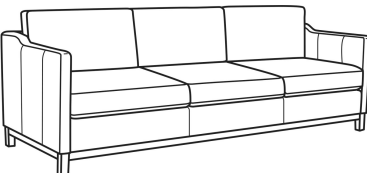

**Ryan / L6000-20B**

DESCRIPTION:	Sofa (84W)
OUTSIDE:	84"W x 36.5"D x 35"H
INSIDE:	78"W x 22"D
SEAT:	20.5"H
ARM:	27"H
BACK RAIL:	29"H
COM:	Plain: 193 sq ft
WEIGHT:	150 lbs

**L** = available in leather

**Standard Features:**

Box Border Back

Saddle-Stitched

Oak wood base. Wood grain pattern is a natural characteristic of oak

May be shown with optional features

**RYAN**

Standard Seat Cushion: Mayfair Seat  
 Standard Back Pillow: Fiber Back

Also available:

Ryan / 6000-01  
 Long Sofa (96W)  
 Outside: 96W x 36.5D x 35H  
 Inside: 90W x 22D

Ryan / 6000-01B  
 Long Sofa (96W)  
 Outside: 96W x 36.5D x 35H  
 Inside: 90W x 22D

Ryan / 6000-20  
 Sofa (84W)  
 Outside: 84W x 36.5D x 35H  
 Inside: 78W x 22D

Ryan / 6000-20B  
 Sofa (84W)  
 Outside: 84W x 36.5D x 35H  
 Inside: 78W x 22D

Ryan / L6000-01  
 Leather Long Sofa (96W)  
 Outside: 96W x 36.5D x 35H  
 Inside: 90W x 22D

Ryan / L6000-01B  
 Leather Long Sofa (96W)  
 Outside: 96W x 36.5D x 35H  
 Inside: 90W x 22D