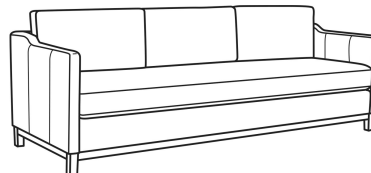

**Ryan / L6000-20B**

DESCRIPTION:	Sofa (84W)
OUTSIDE:	84"W x 36.5"D x 35"H
INSIDE:	78"W x 22"D
SEAT:	20.5"H
ARM:	27"H
BACK RAIL:	29"H
COM:	Plain: 193 sq ft
WEIGHT:	150 lbs

**L** = available in leather

**Standard Features:**

Box Border Back

Saddle-Stitched

Oak wood base. Wood grain pattern is a natural characteristic of oak

May be shown with optional features

**RYAN**

Standard Seat Cushion: Mayfair Seat  
 Standard Back Pillow: Fiber Back

Also available:

Ryan / 6000-01  
 Long Sofa (96W)  
 Outside: 96W x 36.5D x 35H  
 Inside: 90W x 22D

Ryan / 6000-01B  
 Long Sofa (96W)  
 Outside: 96W x 36.5D x 35H  
 Inside: 90W x 22D

Ryan / 6000-20  
 Sofa (84W)  
 Outside: 84W x 36.5D x 35H  
 Inside: 78W x 22D

Ryan / 6000-20B  
 Sofa (84W)  
 Outside: 84W x 36.5D x 35H  
 Inside: 78W x 22D

Ryan / L6000-01  
 Leather Long Sofa (96W)  
 Outside: 96W x 36.5D x 35H  
 Inside: 90W x 22D

Ryan / L6000-01B  
 Leather Long Sofa (96W)  
 Outside: 96W x 36.5D x 35H  
 Inside: 90W x 22D