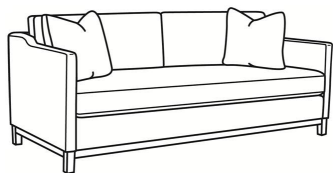

**Ryan / L6000-20B**

DESCRIPTION:	Sofa (84W)
OUTSIDE:	84"W x 36.5"D x 35"H
INSIDE:	78"W x 22"D
SEAT:	20.5"H
ARM:	27"H
BACK RAIL:	29"H
COM:	Plain: 193 sq ft
WEIGHT:	150 lbs

**L** = available in leather

**Standard Features:**

Box Border Back

Saddle-Stitched

Oak wood base. Wood grain pattern is a natural characteristic of oak

May be shown with optional features

**RYAN**

Standard Seat Cushion: Mayfair Seat  
 Standard Back Pillow: Fiber Back

Also available:

Ryan / 6000-01  
 Long Sofa (96W)  
 Outside: 96W x 36.5D x 35H  
 Inside: 90W x 22D

Ryan / 6000-01B  
 Long Sofa (96W)  
 Outside: 96W x 36.5D x 35H  
 Inside: 90W x 22D

Ryan / 6000-20  
 Sofa (84W)  
 Outside: 84W x 36.5D x 35H  
 Inside: 78W x 22D

Ryan / 6000-20B  
 Sofa (84W)  
 Outside: 84W x 36.5D x 35H  
 Inside: 78W x 22D

Ryan / L6000-01  
 Leather Long Sofa (96W)  
 Outside: 96W x 36.5D x 35H  
 Inside: 90W x 22D

Ryan / L6000-01B  
 Leather Long Sofa (96W)  
 Outside: 96W x 36.5D x 35H  
 Inside: 90W x 22D