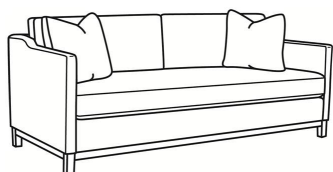

**Ryan / L6000-20**

DESCRIPTION:	Sofa (84W)
OUTSIDE:	84"W x 36.5"D x 35"H
INSIDE:	78"W x 22"D
SEAT:	20.5"H
ARM:	27"H
BACK RAIL:	29"H
COM:	Plain: 199 sq ft
WEIGHT:	150 lbs

**L** = available in leather

**Standard Features:**

Box Border Back

Saddle-Stitched

Oak wood base. Wood grain pattern is a natural characteristic of oak

May be shown with optional features

**RYAN**

Standard Seat Cushion: Mayfair Seat  
 Standard Back Pillow: Fiber Back

Also available:

Ryan / 6000-01  
 Long Sofa (96W)  
 Outside: 96W x 36.5D x 35H  
 Inside: 90W x 22D

Ryan / 6000-01B  
 Long Sofa (96W)  
 Outside: 96W x 36.5D x 35H  
 Inside: 90W x 22D

Ryan / 6000-20  
 Sofa (84W)  
 Outside: 84W x 36.5D x 35H  
 Inside: 78W x 22D

Ryan / 6000-20B  
 Sofa (84W)  
 Outside: 84W x 36.5D x 35H  
 Inside: 78W x 22D

Ryan / L6000-01  
 Leather Long Sofa (96W)  
 Outside: 96W x 36.5D x 35H  
 Inside: 90W x 22D

Ryan / L6000-01B  
 Leather Long Sofa (96W)  
 Outside: 96W x 36.5D x 35H  
 Inside: 90W x 22D