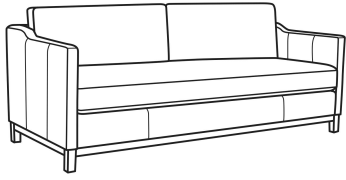

**Ryan / L6000-20**

DESCRIPTION:	Sofa (84W)
OUTSIDE:	84"W x 36.5"D x 35"H
INSIDE:	78"W x 22"D
SEAT:	20.5"H
ARM:	27"H
BACK RAIL:	29"H
COM:	Plain: 199 sq ft
WEIGHT:	150 lbs

**L** = available in leather

**Standard Features:**

Box Border Back

Saddle-Stitched

Oak wood base. Wood grain pattern is a natural characteristic of oak

May be shown with optional features

**RYAN**

Standard Seat Cushion: Mayfair Seat  
 Standard Back Pillow: Fiber Back

Also available:

Ryan / 6000-01  
 Long Sofa (96W)  
 Outside: 96W x 36.5D x 35H  
 Inside: 90W x 22D

Ryan / 6000-01B  
 Long Sofa (96W)  
 Outside: 96W x 36.5D x 35H  
 Inside: 90W x 22D

Ryan / 6000-20  
 Sofa (84W)  
 Outside: 84W x 36.5D x 35H  
 Inside: 78W x 22D

Ryan / 6000-20B  
 Sofa (84W)  
 Outside: 84W x 36.5D x 35H  
 Inside: 78W x 22D

Ryan / L6000-01  
 Leather Long Sofa (96W)  
 Outside: 96W x 36.5D x 35H  
 Inside: 90W x 22D

Ryan / L6000-01B  
 Leather Long Sofa (96W)  
 Outside: 96W x 36.5D x 35H  
 Inside: 90W x 22D