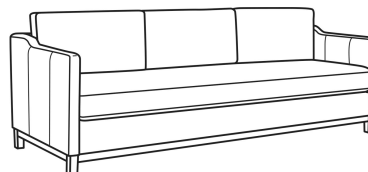

**Ryan / L6000-20**

DESCRIPTION:	Sofa (84W)
OUTSIDE:	84"W x 36.5"D x 35"H
INSIDE:	78"W x 22"D
SEAT:	20.5"H
ARM:	27"H
BACK RAIL:	29"H
COM:	Plain: 199 sq ft
WEIGHT:	150 lbs

**L** = available in leather

**Standard Features:**

Box Border Back

Saddle-Stitched

Oak wood base. Wood grain pattern is a natural characteristic of oak

May be shown with optional features

**RYAN**

Standard Seat Cushion: Mayfair Seat  
 Standard Back Pillow: Fiber Back

Also available:

Ryan / 6000-01  
 Long Sofa (96W)  
 Outside: 96W x 36.5D x 35H  
 Inside: 90W x 22D

Ryan / 6000-01B  
 Long Sofa (96W)  
 Outside: 96W x 36.5D x 35H  
 Inside: 90W x 22D

Ryan / 6000-20  
 Sofa (84W)  
 Outside: 84W x 36.5D x 35H  
 Inside: 78W x 22D

Ryan / 6000-20B  
 Sofa (84W)  
 Outside: 84W x 36.5D x 35H  
 Inside: 78W x 22D

Ryan / L6000-01  
 Leather Long Sofa (96W)  
 Outside: 96W x 36.5D x 35H  
 Inside: 90W x 22D

Ryan / L6000-01B  
 Leather Long Sofa (96W)  
 Outside: 96W x 36.5D x 35H  
 Inside: 90W x 22D