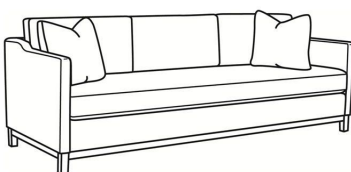

**Ryan / L6000-20**

DESCRIPTION:	Sofa (84W)
OUTSIDE:	84"W x 36.5"D x 35"H
INSIDE:	78"W x 22"D
SEAT:	20.5"H
ARM:	27"H
BACK RAIL:	29"H
COM:	Plain: 199 sq ft
WEIGHT:	150 lbs

**L** = available in leather

**Standard Features:**

Box Border Back

Saddle-Stitched

Oak wood base. Wood grain pattern is a natural characteristic of oak

May be shown with optional features

**RYAN**

Standard Seat Cushion: Mayfair Seat  
 Standard Back Pillow: Fiber Back

Also available:

Ryan / 6000-01  
 Long Sofa (96W)  
 Outside: 96W x 36.5D x 35H  
 Inside: 90W x 22D

Ryan / 6000-01B  
 Long Sofa (96W)  
 Outside: 96W x 36.5D x 35H  
 Inside: 90W x 22D

Ryan / 6000-20  
 Sofa (84W)  
 Outside: 84W x 36.5D x 35H  
 Inside: 78W x 22D

Ryan / 6000-20B  
 Sofa (84W)  
 Outside: 84W x 36.5D x 35H  
 Inside: 78W x 22D

Ryan / L6000-01  
 Leather Long Sofa (96W)  
 Outside: 96W x 36.5D x 35H  
 Inside: 90W x 22D

Ryan / L6000-01B  
 Leather Long Sofa (96W)  
 Outside: 96W x 36.5D x 35H  
 Inside: 90W x 22D