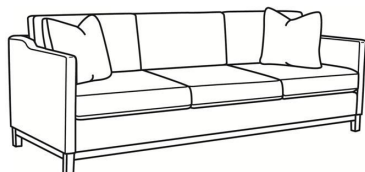

**Ryan / L6000-20**

DESCRIPTION:	Sofa (84W)
OUTSIDE:	84"W x 36.5"D x 35"H
INSIDE:	78"W x 22"D
SEAT:	20.5"H
ARM:	27"H
BACK RAIL:	29"H
COM:	Plain: 199 sq ft
WEIGHT:	150 lbs

**L** = available in leather

**Standard Features:**

Box Border Back

Saddle-Stitched

Oak wood base. Wood grain pattern is a natural characteristic of oak

May be shown with optional features

**RYAN**

Standard Seat Cushion: Mayfair Seat  
 Standard Back Pillow: Fiber Back

Also available:

Ryan / 6000-01  
 Long Sofa (96W)  
 Outside: 96W x 36.5D x 35H  
 Inside: 90W x 22D

Ryan / 6000-01B  
 Long Sofa (96W)  
 Outside: 96W x 36.5D x 35H  
 Inside: 90W x 22D

Ryan / 6000-20  
 Sofa (84W)  
 Outside: 84W x 36.5D x 35H  
 Inside: 78W x 22D

Ryan / 6000-20B  
 Sofa (84W)  
 Outside: 84W x 36.5D x 35H  
 Inside: 78W x 22D

Ryan / L6000-01  
 Leather Long Sofa (96W)  
 Outside: 96W x 36.5D x 35H  
 Inside: 90W x 22D

Ryan / L6000-01B  
 Leather Long Sofa (96W)  
 Outside: 96W x 36.5D x 35H  
 Inside: 90W x 22D