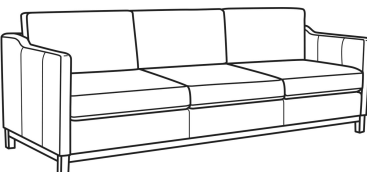

**Ryan / L6000-20**

DESCRIPTION:	Sofa (84W)
OUTSIDE:	84"W x 36.5"D x 35"H
INSIDE:	78"W x 22"D
SEAT:	20.5"H
ARM:	27"H
BACK RAIL:	29"H
COM:	Plain: 199 sq ft
WEIGHT:	150 lbs

**L** = available in leather

**Standard Features:**

Box Border Back

Saddle-Stitched

Oak wood base. Wood grain pattern is a natural characteristic of oak

May be shown with optional features

**RYAN**

Standard Seat Cushion: Mayfair Seat  
 Standard Back Pillow: Fiber Back

Also available:

Ryan / 6000-01  
 Long Sofa (96W)  
 Outside: 96W x 36.5D x 35H  
 Inside: 90W x 22D

Ryan / 6000-01B  
 Long Sofa (96W)  
 Outside: 96W x 36.5D x 35H  
 Inside: 90W x 22D

Ryan / 6000-20  
 Sofa (84W)  
 Outside: 84W x 36.5D x 35H  
 Inside: 78W x 22D

Ryan / 6000-20B  
 Sofa (84W)  
 Outside: 84W x 36.5D x 35H  
 Inside: 78W x 22D

Ryan / L6000-01  
 Leather Long Sofa (96W)  
 Outside: 96W x 36.5D x 35H  
 Inside: 90W x 22D

Ryan / L6000-01B  
 Leather Long Sofa (96W)  
 Outside: 96W x 36.5D x 35H  
 Inside: 90W x 22D