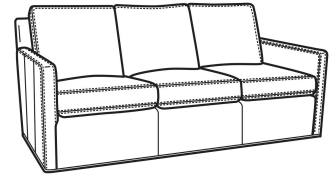

Oliver / L5740-S
Leather Queen Sleeper (75W)
Outside: 75W x 36D x 34H
Inside: 68W x 21D