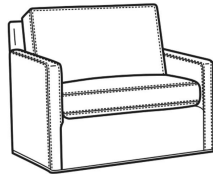

Oliver / 5746-S
Twin Sleeper (45.5W)
Outside: 45.5W x 36D x 34H
Inside: 40W x 21D