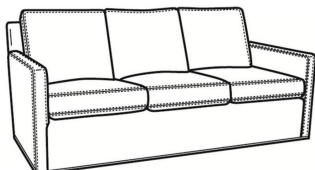

Oliver / L5746

DESCRIPTION:	Chair & 1/2 (45.5W)
OUTSIDE:	45.5"W x 35"D x 34"H
INSIDE:	40"W x 21"D
SEAT:	19"H
ARM:	24"H
BACK RAIL:	31"H
COM:	Plain: 135 sq ft
WEIGHT:	120 lbs

L = available in leather

S = available as sleeper

Standard Features:

Box Border Back

Saddle-Stitched

May be shown with optional features

OLIVER

Standard Seat Cushion:

Mayfair Seat

Standard Back Pillow:

Fiber Back

Also available:

Oliver / L5747
Leather Ottoman (25.5W X 19D)
Outside: 25.5W x 19D x 16.5H
Inside: 0W x 0D

Oliver / 5747
Ottoman (25.5W X 19D)
Outside: 25.5W x 19D x 16.5H
Inside: 0W x 0D

Oliver / 5740
Sofa (74W)
Outside: 74W x 35D x 34H
Inside: 67W x 21D

Oliver / 5740-00
Sofa (80W)
Outside: 80W x 35D x 34H
Inside: 73W x 21D

Oliver / 5744
Loveseat (52W)
Outside: 52W x 35D x 34H
Inside: 45W x 21D

Oliver / 5745
Chair (26.5W)
Outside: 26.5W x 35D x 34H
Inside: 20W x 21D