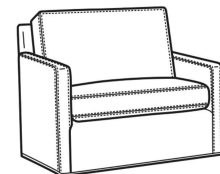

Oliver / 5745-SW
Swivel Chair (26.5W)
Outside: 26.5W x 35D x 34H
Inside: 20W x 21D

Oliver / 5746
Chair & 1/2 (45.5W)
Outside: 45.5W x 35D x 34H
Inside: 40W x 21D

Oliver / 5748
Ott & 1/2 (39W X 26D)
Outside: 39W x 26D x 16.5H
Inside: 0W x 0D

Oliver / 5748-ST
Storage & 1/2 (39W X 26D)
Outside: 39W x 26D x 17H
Inside: 0W x 0D

Oliver / L5740
Leather Sofa (74W)
Outside: 74W x 35D x 34H
Inside: 67W x 21D

Oliver / L5740-00
Leather Sofa (80W)
Outside: 80W x 35D x 34H
Inside: 73W x 21D

Oliver / L5740-S
Leather Queen Sleeper (75W)
Outside: 75W x 36D x 34H
Inside: 68W x 21D

Oliver / L5742-S
Leather Full Sleeper (68.5W)
Outside: 68.5W x 36D x 34H
Inside: 61.5W x 21D

Oliver / L5744
Leather Loveseat (52W)
Outside: 52W x 35D x 34H
Inside: 45W x 21D

Oliver / L5745
Leather Chair (26.5W)
Outside: 26.5W x 35D x 34H
Inside: 20W x 21D

Oliver / L5745-SW
Leather Swivel Chair (26.5W)
Outside: 26.5W x 35D x 34H
Inside: 20W x 21D

Oliver / L5746-S
Leather Twin Sleeper (45.5W)
Outside: 45.5W x 36D x 34H
Inside: 40W x 21D