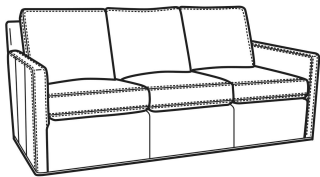

Oliver / 5740-00
Sofa (80W)
Outside: 80W x 35D x 34H
Inside: 73W x 21D

Oliver / 5744
Loveseat (52W)
Outside: 52W x 35D x 34H
Inside: 45W x 21D

Oliver / 5745
Chair (26.5W)
Outside: 26.5W x 35D x 34H
Inside: 20W x 21D

Oliver / 5745-SW
Swivel Chair (26.5W)
Outside: 26.5W x 35D x 34H
Inside: 20W x 21D

Oliver / 5746
Chair & 1/2 (45.5W)
Outside: 45.5W x 35D x 34H
Inside: 40W x 21D

Oliver / 5748
Ott & 1/2 (39W X 26D)
Outside: 39W x 26D x 16.5H
Inside: 0W x 0D

Oliver / 5748-ST
Storage & 1/2 (39W X 26D)
Outside: 39W x 26D x 17H
Inside: 0W x 0D

Oliver / L5740
Leather Sofa (74W)
Outside: 74W x 35D x 34H
Inside: 67W x 21D

Oliver / L5740-00
Leather Sofa (80W)
Outside: 80W x 35D x 34H
Inside: 73W x 21D