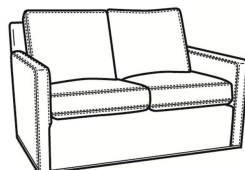

Oliver / L5746

DESCRIPTION:	Chair & 1/2 (45.5W)
OUTSIDE:	45.5"W x 35"D x 34"H
INSIDE:	40"W x 21"D
SEAT:	19"H
ARM:	24"H
BACK RAIL:	31"H
COM:	Plain: 135 sq ft
WEIGHT:	120 lbs

L = available in leather

S = available as sleeper

Standard Features:

Box Border Back

Saddle-Stitched

May be shown with optional features

OLIVER

Standard Seat Cushion:

Mayfair Seat

Standard Back Pillow:

Fiber Back

Also available:

Oliver / L5747
Leather Ottoman (25.5W X 19D)
Outside: 25.5W x 19D x 16.5H
Inside: 0W x 0D

Oliver / 5747
Ottoman (25.5W X 19D)
Outside: 25.5W x 19D x 16.5H
Inside: 0W x 0D

Oliver / 5740
Sofa (74W)
Outside: 74W x 35D x 34H
Inside: 67W x 21D

Oliver / 5740-00
Sofa (80W)
Outside: 80W x 35D x 34H
Inside: 73W x 21D

Oliver / 5744
Loveseat (52W)
Outside: 52W x 35D x 34H
Inside: 45W x 21D

Oliver / 5745
Chair (26.5W)
Outside: 26.5W x 35D x 34H
Inside: 20W x 21D