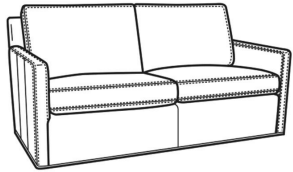

Oliver / L5742-S
Leather Full Sleeper (68.5W)
Outside: 68.5W x 36D x 34H
Inside: 61.5W x 21D