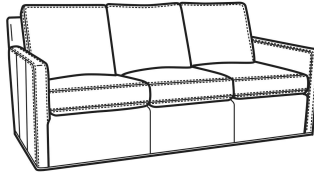

Oliver / 5740-00
Sofa (80W)
Outside: 80W x 35D x 34H
Inside: 73W x 21D

Oliver / 5744
Loveseat (52W)
Outside: 52W x 35D x 34H
Inside: 45W x 21D

Oliver / 5745
Chair (26.5W)
Outside: 26.5W x 35D x 34H
Inside: 20W x 21D

Oliver / 5745-SW
Swivel Chair (26.5W)
Outside: 26.5W x 35D x 34H
Inside: 20W x 21D

Oliver / 5746
Chair & 1/2 (45.5W)
Outside: 45.5W x 35D x 34H
Inside: 40W x 21D

Oliver / 5748
Ott & 1/2 (39W X 26D)
Outside: 39W x 26D x 16.5H
Inside: 0W x 0D

Oliver / 5748-ST
Storage & 1/2 (39W X 26D)
Outside: 39W x 26D x 17H
Inside: 0W x 0D

Oliver / L5740
Leather Sofa (74W)
Outside: 74W x 35D x 34H
Inside: 67W x 21D

Oliver / L5740-00
Leather Sofa (80W)
Outside: 80W x 35D x 34H
Inside: 73W x 21D