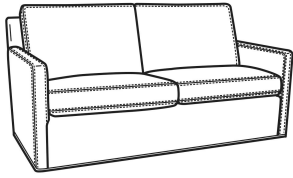

Standard Features:

Box Border Back

Saddle-Stitched

May be shown with optional features

OLIVER

Standard Seat Cushion:

Mayfair Seat

Standard Back Pillow:

Oliver / 5745-SW
Swivel Chair (26.5W)
Outside: 26.5W x 35D x 34H
Inside: 20W x 21D

Oliver / 5746
Chair & 1/2 (45.5W)
Outside: 45.5W x 35D x 34H
Inside: 40W x 21D

Oliver / 5748
Ott & 1/2 (39W X 26D)
Outside: 39W x 26D x 16.5H
Inside: 0W x 0D

Oliver / L5745
Leather Chair (26.5W)
Outside: 26.5W x 35D x 34H
Inside: 20W x 21D

Oliver / L5745-SW
Leather Swivel Chair (26.5W)
Outside: 26.5W x 35D x 34H
Inside: 20W x 21D

Oliver / L5746-S
Leather Twin Sleeper (45.5W)
Outside: 45.5W x 36D x 34H
Inside: 40W x 21D

Oliver / L5748
Leather Ott 1/2 (39W X 26D)
Outside: 39W x 26D x 16.5H
Inside: 0W x 0D

Oliver / L5748-ST
Leather Storage Ott (39W X 26D)
Outside: 39W x 26D x 17H
Inside: 0W x 0D

Oliver / 5740-S
Queen Sleeper (75W)
Outside: 75W x 36D x 34H
Inside: 68W x 21D