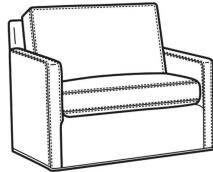

Oliver / L5746-S
Leather Twin Sleeper (45.5W)
Outside: 45.5W x 36D x 34H
Inside: 40W x 21D