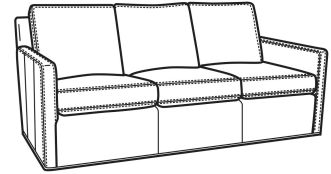

Standard Features:

Box Border Back

Saddle-Stitched

May be shown with optional features

OLIVER

Standard Seat Cushion:

Mayfair Seat

Standard Back Pillow:

Oliver / 5740-00
Sofa (80W)
Outside: 80W x 35D x 34H
Inside: 73W x 21D

Oliver / 5744
Loveseat (52W)
Outside: 52W x 35D x 34H
Inside: 45W x 21D

Oliver / 5745
Chair (26.5W)
Outside: 26.5W x 35D x 34H
Inside: 20W x 21D

Oliver / 5745-SW
Swivel Chair (26.5W)
Outside: 26.5W x 35D x 34H
Inside: 20W x 21D

Oliver / 5746
Chair & 1/2 (45.5W)
Outside: 45.5W x 35D x 34H
Inside: 40W x 21D

Oliver / 5748
Ott & 1/2 (39W X 26D)
Outside: 39W x 26D x 16.5H
Inside: 0W x 0D

Oliver / 5748-ST
Storage & 1/2 (39W X 26D)
Outside: 39W x 26D x 17H
Inside: 0W x 0D

Oliver / L5740
Leather Sofa (74W)
Outside: 74W x 35D x 34H
Inside: 67W x 21D

Oliver / L5740-00
Leather Sofa (80W)
Outside: 80W x 35D x 34H
Inside: 73W x 21D