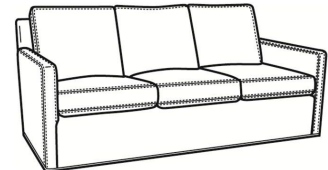

Oliver / L5746

DESCRIPTION:	Chair & 1/2 (45.5W)
OUTSIDE:	45.5"W x 35"D x 34"H
INSIDE:	40"W x 21"D
SEAT:	19"H
ARM:	24"H
BACK RAIL:	31"H
COM:	Plain: 135 sq ft
WEIGHT:	120 lbs

L = available in leather

S = available as sleeper

Standard Features:

Box Border Back

Saddle-Stitched

May be shown with optional features

OLIVER

Standard Seat Cushion:

Mayfair Seat

Standard Back Pillow:

Fiber Back

Also available:

Oliver / L5747
Leather Ottoman (25.5W X 19D)
Outside: 25.5W x 19D x 16.5H
Inside: 0W x 0D

Oliver / 5747
Ottoman (25.5W X 19D)
Outside: 25.5W x 19D x 16.5H
Inside: 0W x 0D

Oliver / 5740
Sofa (74W)
Outside: 74W x 35D x 34H
Inside: 67W x 21D

Oliver / 5740-00
Sofa (80W)
Outside: 80W x 35D x 34H
Inside: 73W x 21D

Oliver / 5744
Loveseat (52W)
Outside: 52W x 35D x 34H
Inside: 45W x 21D

Oliver / 5745
Chair (26.5W)
Outside: 26.5W x 35D x 34H
Inside: 20W x 21D