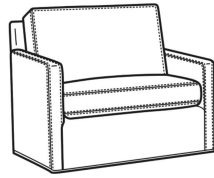

Standard Features:

Box Border Back

Saddle-Stitched

May be shown with optional features

OLIVER

Standard Seat Cushion:

Mayfair Seat

Standard Back Pillow:

Fiber Back

Also available:

Oliver / L5747
Leather Ottoman (25.5W X 19D)
Outside: 25.5W x 19D x 16.5H
Inside: 0W x 0D

Oliver / 5747
Ottoman (25.5W X 19D)
Outside: 25.5W x 19D x 16.5H
Inside: 0W x 0D

Oliver / 5740
Sofa (74W)
Outside: 74W x 35D x 34H
Inside: 67W x 21D

Oliver / 5740-00
Sofa (80W)
Outside: 80W x 35D x 34H
Inside: 73W x 21D

Oliver / 5744
Loveseat (52W)
Outside: 52W x 35D x 34H
Inside: 45W x 21D

Oliver / 5745
Chair (26.5W)
Outside: 26.5W x 35D x 34H
Inside: 20W x 21D

Oliver / 5745-SW
Swivel Chair (26.5W)
Outside: 26.5W x 35D x 34H
Inside: 20W x 21D

Oliver / 5746
Chair & 1/2 (45.5W)
Outside: 45.5W x 35D x 34H
Inside: 40W x 21D

Oliver / 5748
Ott & 1/2 (39W X 26D)
Outside: 39W x 26D x 16.5H
Inside: 0W x 0D