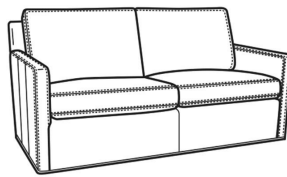

Oliver / 5740-00
Sofa (80W)
Outside: 80W x 35D x 34H
Inside: 73W x 21D

Oliver / 5744
Loveseat (52W)
Outside: 52W x 35D x 34H
Inside: 45W x 21D

Oliver / 5745
Chair (26.5W)
Outside: 26.5W x 35D x 34H
Inside: 20W x 21D

Oliver / 5745-SW
Swivel Chair (26.5W)
Outside: 26.5W x 35D x 34H
Inside: 20W x 21D

Oliver / 5746
Chair & 1/2 (45.5W)
Outside: 45.5W x 35D x 34H
Inside: 40W x 21D

Oliver / 5748
Ott & 1/2 (39W X 26D)
Outside: 39W x 26D x 16.5H
Inside: 0W x 0D

Oliver / 5748-ST
Storage & 1/2 (39W X 26D)
Outside: 39W x 26D x 17H
Inside: 0W x 0D

Oliver / L5740
Leather Sofa (74W)
Outside: 74W x 35D x 34H
Inside: 67W x 21D

Oliver / L5740-00
Leather Sofa (80W)
Outside: 80W x 35D x 34H
Inside: 73W x 21D

Oliver / L5740-S
Leather Queen Sleeper (75W)
Outside: 75W x 36D x 34H
Inside: 68W x 21D

Oliver / L5742-S
Leather Full Sleeper (68.5W)
Outside: 68.5W x 36D x 34H
Inside: 61.5W x 21D

Oliver / L5744
Leather Loveseat (52W)
Outside: 52W x 35D x 34H
Inside: 45W x 21D