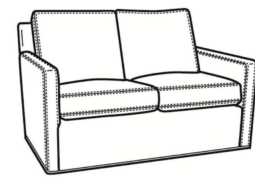

Oliver / L5744
Leather Loveseat (52W)
Outside: 52W x 35D x 34H
Inside: 45W x 21D