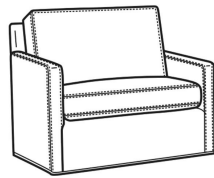

**Oliver / L5745**

DESCRIPTION:	Chair (26.5W)
OUTSIDE:	26.5"W x 35"D x 34"H
INSIDE:	20"W x 21"D
SEAT:	19"H
ARM:	24"H
BACK RAIL:	31"H
COM:	Plain: 92 sq ft
WEIGHT:	50 lbs

**L** = available in leather

**S** = available as sleeper

Fiber Back

Also available:

Oliver / L5747  
Leather Ottoman (25.5W X 19D)  
Outside: 25.5W x 19D x 16.5H  
Inside: 0W x 0D

Oliver / 5747  
Ottoman (25.5W X 19D)  
Outside: 25.5W x 19D x 16.5H  
Inside: 0W x 0D

Oliver / 5740  
Sofa (74W)  
Outside: 74W x 35D x 34H  
Inside: 67W x 21D

Oliver / 5740-00  
Sofa (80W)  
Outside: 80W x 35D x 34H  
Inside: 73W x 21D

Oliver / 5744  
Loveseat (52W)  
Outside: 52W x 35D x 34H  
Inside: 45W x 21D

Oliver / 5745  
Chair (26.5W)  
Outside: 26.5W x 35D x 34H  
Inside: 20W x 21D

Oliver / 5745-SW  
Swivel Chair (26.5W)  
Outside: 26.5W x 35D x 34H  
Inside: 20W x 21D

Oliver / 5746  
Chair & 1/2 (45.5W)  
Outside: 45.5W x 35D x 34H  
Inside: 40W x 21D