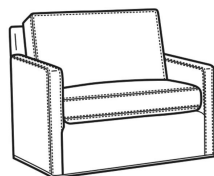

Oliver / 5745  
Chair (26.5W)  
Outside: 26.5W x 35D x 34H  
Inside: 20W x 21D

Oliver / 5745-SW  
Swivel Chair (26.5W)  
Outside: 26.5W x 35D x 34H  
Inside: 20W x 21D

Oliver / 5746  
Chair & 1/2 (45.5W)  
Outside: 45.5W x 35D x 34H  
Inside: 40W x 21D

Oliver / 5748  
Ott & 1/2 (39W X 26D)  
Outside: 39W x 26D x 16.5H  
Inside: 0W x 0D

Oliver / 5748-ST  
Storage & 1/2 (39W X 26D)  
Outside: 39W x 26D x 17H  
Inside: 0W x 0D

Oliver / L5740  
Leather Sofa (74W)  
Outside: 74W x 35D x 34H  
Inside: 67W x 21D

Oliver / L5740-00  
Leather Sofa (80W)  
Outside: 80W x 35D x 34H  
Inside: 73W x 21D

Oliver / L5740-S  
Leather Queen Sleeper (75W)  
Outside: 75W x 36D x 34H  
Inside: 68W x 21D

Oliver / L5742-S  
Leather Full Sleeper (68.5W)  
Outside: 68.5W x 36D x 34H  
Inside: 61.5W x 21D

Oliver / L5744  
Leather Loveseat (52W)  
Outside: 52W x 35D x 34H  
Inside: 45W x 21D

Oliver / L5745-SW  
Leather Swivel Chair (26.5W)  
Outside: 26.5W x 35D x 34H  
Inside: 20W x 21D

Oliver / L5746  
Leather Chair & 1/2 (45.5W)  
Outside: 45.5W x 35D x 34H  
Inside: 40W x 21D