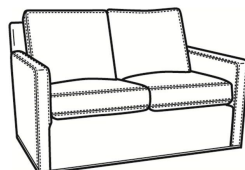

**Oliver / L5745**

DESCRIPTION:	Chair (26.5W)
OUTSIDE:	26.5"W x 35"D x 34"H
INSIDE:	20"W x 21"D
SEAT:	19"H
ARM:	24"H
BACK RAIL:	31"H
COM:	Plain: 92 sq ft
WEIGHT:	50 lbs

**L** = available in leather

**S** = available as sleeper

**Standard Features:**

Box Border Back

Saddle-Stitched

May be shown with optional features

**OLIVER**

Standard Seat Cushion:

Mayfair Seat

Standard Back Pillow:

Fiber Back

Also available:

Oliver / L5747  
Leather Ottoman (25.5W X 19D)  
Outside: 25.5W x 19D x 16.5H  
Inside: 0W x 0D

Oliver / 5747  
Ottoman (25.5W X 19D)  
Outside: 25.5W x 19D x 16.5H  
Inside: 0W x 0D

Oliver / 5740  
Sofa (74W)  
Outside: 74W x 35D x 34H  
Inside: 67W x 21D

Oliver / 5740-00  
Sofa (80W)  
Outside: 80W x 35D x 34H  
Inside: 73W x 21D

Oliver / 5744  
Loveseat (52W)  
Outside: 52W x 35D x 34H  
Inside: 45W x 21D