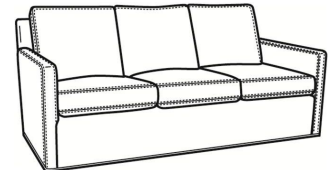

**Oliver / L5745**

DESCRIPTION:	Chair (26.5W)
OUTSIDE:	26.5"W x 35"D x 34"H
INSIDE:	20"W x 21"D
SEAT:	19"H
ARM:	24"H
BACK RAIL:	31"H
COM:	Plain: 92 sq ft
WEIGHT:	50 lbs

**L** = available in leather

**S** = available as sleeper

**Standard Features:**

Box Border Back

Saddle-Stitched

May be shown with optional features

**OLIVER**

Standard Seat Cushion:

Mayfair Seat

Standard Back Pillow:

Fiber Back

Also available:

Oliver / L5747  
Leather Ottoman (25.5W X 19D)  
Outside: 25.5W x 19D x 16.5H  
Inside: 0W x 0D

Oliver / 5747  
Ottoman (25.5W X 19D)  
Outside: 25.5W x 19D x 16.5H  
Inside: 0W x 0D

Oliver / 5740  
Sofa (74W)  
Outside: 74W x 35D x 34H  
Inside: 67W x 21D

Oliver / 5740-00  
Sofa (80W)  
Outside: 80W x 35D x 34H  
Inside: 73W x 21D

Oliver / 5744  
Loveseat (52W)  
Outside: 52W x 35D x 34H  
Inside: 45W x 21D