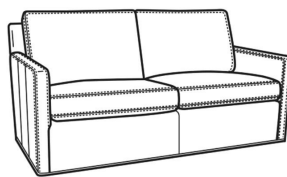

Oliver / 5740  
Sofa (74W)  
Outside: 74W x 35D x 34H  
Inside: 67W x 21D

Oliver / 5740-00  
Sofa (80W)  
Outside: 80W x 35D x 34H  
Inside: 73W x 21D

Oliver / 5744  
Loveseat (52W)  
Outside: 52W x 35D x 34H  
Inside: 45W x 21D

Oliver / 5745  
Chair (26.5W)  
Outside: 26.5W x 35D x 34H  
Inside: 20W x 21D

Oliver / 5745-SW  
Swivel Chair (26.5W)  
Outside: 26.5W x 35D x 34H  
Inside: 20W x 21D

Oliver / 5746  
Chair & 1/2 (45.5W)  
Outside: 45.5W x 35D x 34H  
Inside: 40W x 21D

Oliver / 5748  
Ott & 1/2 (39W X 26D)  
Outside: 39W x 26D x 16.5H  
Inside: 0W x 0D

Oliver / 5748-ST  
Storage & 1/2 (39W X 26D)  
Outside: 39W x 26D x 17H  
Inside: 0W x 0D

Oliver / L5740  
Leather Sofa (74W)  
Outside: 74W x 35D x 34H  
Inside: 67W x 21D

Oliver / L5740-00  
Leather Sofa (80W)  
Outside: 80W x 35D x 34H  
Inside: 73W x 21D

Oliver / L5740-S  
Leather Queen Sleeper (75W)  
Outside: 75W x 36D x 34H  
Inside: 68W x 21D

Oliver / L5742-S  
Leather Full Sleeper (68.5W)  
Outside: 68.5W x 36D x 34H  
Inside: 61.5W x 21D