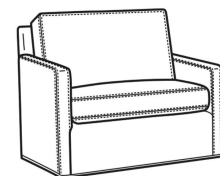

Oliver / 5745  
Chair (26.5W)  
Outside: 26.5W x 35D x 34H  
Inside: 20W x 21D

Oliver / 5745-SW  
Swivel Chair (26.5W)  
Outside: 26.5W x 35D x 34H  
Inside: 20W x 21D

Oliver / 5746  
Chair & 1/2 (45.5W)  
Outside: 45.5W x 35D x 34H  
Inside: 40W x 21D

Oliver / 5748  
Ott & 1/2 (39W X 26D)  
Outside: 39W x 26D x 16.5H  
Inside: 0W x 0D

Oliver / 5748-ST  
Storage & 1/2 (39W X 26D)  
Outside: 39W x 26D x 17H  
Inside: 0W x 0D

Oliver / L5740  
Leather Sofa (74W)  
Outside: 74W x 35D x 34H  
Inside: 67W x 21D

Oliver / L5740-00  
Leather Sofa (80W)  
Outside: 80W x 35D x 34H  
Inside: 73W x 21D

Oliver / L5740-S  
Leather Queen Sleeper (75W)  
Outside: 75W x 36D x 34H  
Inside: 68W x 21D

Oliver / L5742-S  
Leather Full Sleeper (68.5W)  
Outside: 68.5W x 36D x 34H  
Inside: 61.5W x 21D

Oliver / L5744  
Leather Loveseat (52W)  
Outside: 52W x 35D x 34H  
Inside: 45W x 21D

Oliver / L5745-SW  
Leather Swivel Chair (26.5W)  
Outside: 26.5W x 35D x 34H  
Inside: 20W x 21D

Oliver / L5746  
Leather Chair & 1/2 (45.5W)  
Outside: 45.5W x 35D x 34H  
Inside: 40W x 21D