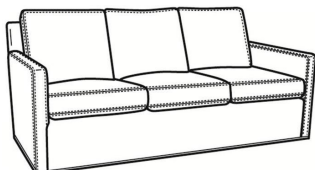

**Oliver / L5745**

DESCRIPTION:	Chair (26.5W)
OUTSIDE:	26.5"W x 35"D x 34"H
INSIDE:	20"W x 21"D
SEAT:	19"H
ARM:	24"H
BACK RAIL:	31"H
COM:	Plain: 92 sq ft
WEIGHT:	50 lbs

**L** = available in leather

**S** = available as sleeper

**Standard Features:**

Box Border Back

Saddle-Stitched

May be shown with optional features

**OLIVER**

Standard Seat Cushion:

Mayfair Seat

Standard Back Pillow:

Fiber Back

Also available:

Oliver / L5747  
Leather Ottoman (25.5W X 19D)  
Outside: 25.5W x 19D x 16.5H  
Inside: 0W x 0D

Oliver / 5747  
Ottoman (25.5W X 19D)  
Outside: 25.5W x 19D x 16.5H  
Inside: 0W x 0D

Oliver / 5740  
Sofa (74W)  
Outside: 74W x 35D x 34H  
Inside: 67W x 21D

Oliver / 5740-00  
Sofa (80W)  
Outside: 80W x 35D x 34H  
Inside: 73W x 21D

Oliver / 5744  
Loveseat (52W)  
Outside: 52W x 35D x 34H  
Inside: 45W x 21D