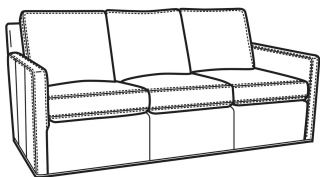

Oliver / 5740  
Sofa (74W)  
Outside: 74W x 35D x 34H  
Inside: 67W x 21D

Oliver / 5740-00  
Sofa (80W)  
Outside: 80W x 35D x 34H  
Inside: 73W x 21D

Oliver / 5744  
Loveseat (52W)  
Outside: 52W x 35D x 34H  
Inside: 45W x 21D

Oliver / 5745  
Chair (26.5W)  
Outside: 26.5W x 35D x 34H  
Inside: 20W x 21D

Oliver / 5745-SW  
Swivel Chair (26.5W)  
Outside: 26.5W x 35D x 34H  
Inside: 20W x 21D

Oliver / 5746  
Chair & 1/2 (45.5W)  
Outside: 45.5W x 35D x 34H  
Inside: 40W x 21D

Oliver / 5748  
Ott & 1/2 (39W X 26D)  
Outside: 39W x 26D x 16.5H  
Inside: 0W x 0D

Oliver / 5748-ST  
Storage & 1/2 (39W X 26D)  
Outside: 39W x 26D x 17H  
Inside: 0W x 0D

Oliver / L5740  
Leather Sofa (74W)  
Outside: 74W x 35D x 34H  
Inside: 67W x 21D

Oliver / L5740-00  
Leather Sofa (80W)  
Outside: 80W x 35D x 34H  
Inside: 73W x 21D

Oliver / L5740-S  
Leather Queen Sleeper (75W)  
Outside: 75W x 36D x 34H  
Inside: 68W x 21D

Oliver / L5742-S  
Leather Full Sleeper (68.5W)  
Outside: 68.5W x 36D x 34H  
Inside: 61.5W x 21D