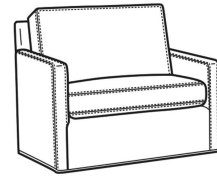

Oliver / L5746-S
Leather Twin Sleeper (45.5W)
Outside: 45.5W x 36D x 34H
Inside: 40W x 21D