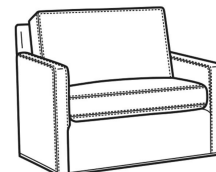

Standard Features:

Box Border Back

Saddle-Stitched

May be shown with optional features

OLIVER

Standard Seat Cushion:

Mayfair Seat

Standard Back Pillow:

Fiber Back

Also available:

Oliver / 5740
Sofa (74W)
Outside: 74W x 35D x 34H
Inside: 67W x 21D

Oliver / 5740-00
Sofa (80W)
Outside: 80W x 35D x 34H
Inside: 73W x 21D

Oliver / 5744
Loveseat (52W)
Outside: 52W x 35D x 34H
Inside: 45W x 21D

Oliver / 5745
Chair (26.5W)
Outside: 26.5W x 35D x 34H
Inside: 20W x 21D

Oliver / 5745-SW
Swivel Chair (26.5W)
Outside: 26.5W x 35D x 34H
Inside: 20W x 21D

Oliver / 5746
Chair & 1/2 (45.5W)
Outside: 45.5W x 35D x 34H
Inside: 40W x 21D