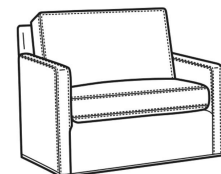

Oliver / 5746-S
Twin Sleeper (45.5W)
Outside: 45.5W x 36D x 34H
Inside: 40W x 21D