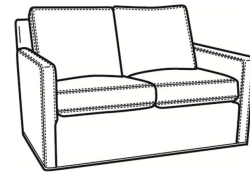

Oliver / L5744

DESCRIPTION:	Loveseat (52W)
OUTSIDE:	52"W x 35"D x 34"H
INSIDE:	45"W x 21"D
SEAT:	19"H
ARM:	24"H
BACK RAIL:	31"H
COM:	Plain: 141 sq ft
WEIGHT:	80 lbs

L = available in leather

S = available as sleeper

Standard Features:

Box Border Back

Saddle-Stitched

May be shown with optional features

OLIVER

Standard Seat Cushion:

Mayfair Seat

Standard Back Pillow:

Fiber Back

Also available:

Oliver / 5740
Sofa (74W)
Outside: 74W x 35D x 34H
Inside: 67W x 21D

Oliver / 5740-00
Sofa (80W)
Outside: 80W x 35D x 34H
Inside: 73W x 21D

Oliver / 5744
Loveseat (52W)
Outside: 52W x 35D x 34H
Inside: 45W x 21D

Oliver / 5745
Chair (26.5W)
Outside: 26.5W x 35D x 34H
Inside: 20W x 21D

Oliver / 5745-SW
Swivel Chair (26.5W)
Outside: 26.5W x 35D x 34H
Inside: 20W x 21D

Oliver / 5746
Chair & 1/2 (45.5W)
Outside: 45.5W x 35D x 34H
Inside: 40W x 21D