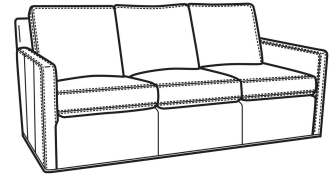

Standard Features:

Box Border Back

Saddle-Stitched

May be shown with optional features

OLIVER

Standard Seat Cushion:

Mayfair Seat

Standard Back Pillow:

Fiber Back

Also available:

Oliver / 5740
Sofa (74W)
Outside: 74W x 35D x 34H
Inside: 67W x 21D

Oliver / 5740-00
Sofa (80W)
Outside: 80W x 35D x 34H
Inside: 73W x 21D

Oliver / 5744
Loveseat (52W)
Outside: 52W x 35D x 34H
Inside: 45W x 21D

Oliver / 5745
Chair (26.5W)
Outside: 26.5W x 35D x 34H
Inside: 20W x 21D

Oliver / 5745-SW
Swivel Chair (26.5W)
Outside: 26.5W x 35D x 34H
Inside: 20W x 21D

Oliver / 5746
Chair & 1/2 (45.5W)
Outside: 45.5W x 35D x 34H
Inside: 40W x 21D

Oliver / 5748
 Ott & 1/2 (39W X 26D)
 Outside: 39W x 26D x 16.5H
 Inside: 0W x 0D

Oliver / 5748-ST
 Storage & 1/2 (39W X 26D)
 Outside: 39W x 26D x 17H
 Inside: 0W x 0D

Oliver / L5740
 Leather Sofa (74W)
 Outside: 74W x 35D x 34H
 Inside: 67W x 21D