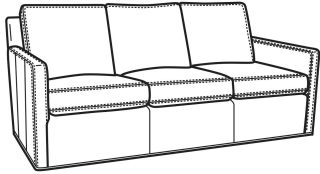

Standard Features:

Box Border Back

Saddle-Stitched

May be shown with optional features

OLIVER

Standard Seat Cushion:

Mayfair Seat

Standard Back Pillow:

Fiber Back

Also available:

Oliver / 5740
Sofa (74W)
Outside: 74W x 35D x 34H
Inside: 67W x 21D

Oliver / 5740-00
Sofa (80W)
Outside: 80W x 35D x 34H
Inside: 73W x 21D

Oliver / 5744
Loveseat (52W)
Outside: 52W x 35D x 34H
Inside: 45W x 21D

Oliver / 5745
Chair (26.5W)
Outside: 26.5W x 35D x 34H
Inside: 20W x 21D

Oliver / 5745-SW
Swivel Chair (26.5W)
Outside: 26.5W x 35D x 34H
Inside: 20W x 21D

Oliver / 5746
Chair & 1/2 (45.5W)
Outside: 45.5W x 35D x 34H
Inside: 40W x 21D

Oliver / 5748
 Ott & 1/2 (39W X 26D)
 Outside: 39W x 26D x 16.5H
 Inside: 0W x 0D

Oliver / 5748-ST
 Storage & 1/2 (39W X 26D)
 Outside: 39W x 26D x 17H
 Inside: 0W x 0D

Oliver / L5740
 Leather Sofa (74W)
 Outside: 74W x 35D x 34H
 Inside: 67W x 21D