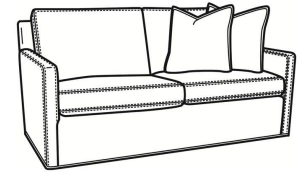

Oliver / L5742-S
Leather Full Sleeper (68.5W)
Outside: 68.5W x 36D x 34H
Inside: 61.5W x 21D