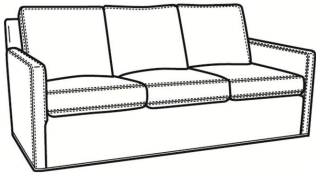

Oliver / L5744

DESCRIPTION:	Loveseat (52W)
OUTSIDE:	52"W x 35"D x 34"H
INSIDE:	45"W x 21"D
SEAT:	19"H
ARM:	24"H
BACK RAIL:	31"H
COM:	Plain: 141 sq ft
WEIGHT:	80 lbs

L = available in leather

S = available as sleeper

Standard Features:

Box Border Back

Saddle-Stitched

May be shown with optional features

OLIVER

Standard Seat Cushion:

Mayfair Seat

Standard Back Pillow:

Fiber Back

Also available:

Oliver / 5740
Sofa (74W)
Outside: 74W x 35D x 34H
Inside: 67W x 21D

Oliver / 5740-00
Sofa (80W)
Outside: 80W x 35D x 34H
Inside: 73W x 21D

Oliver / 5744
Loveseat (52W)
Outside: 52W x 35D x 34H
Inside: 45W x 21D

Oliver / 5745
Chair (26.5W)
Outside: 26.5W x 35D x 34H
Inside: 20W x 21D

Oliver / 5745-SW
Swivel Chair (26.5W)
Outside: 26.5W x 35D x 34H
Inside: 20W x 21D

Oliver / 5746
Chair & 1/2 (45.5W)
Outside: 45.5W x 35D x 34H
Inside: 40W x 21D