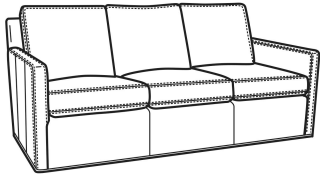

Oliver / 5745
Chair (26.5W)
Outside: 26.5W x 35D x 34H
Inside: 20W x 21D

Oliver / 5745-SW
Swivel Chair (26.5W)
Outside: 26.5W x 35D x 34H
Inside: 20W x 21D

Oliver / 5746
Chair & 1/2 (45.5W)
Outside: 45.5W x 35D x 34H
Inside: 40W x 21D

Oliver / L5745
 Leather Chair (26.5W)
 Outside: 26.5W x 35D x 34H
 Inside: 20W x 21D

Oliver / L5745-SW
 Leather Swivel Chair (26.5W)
 Outside: 26.5W x 35D x 34H
 Inside: 20W x 21D

Oliver / L5746
 Leather Chair & 1/2 (45.5W)
 Outside: 45.5W x 35D x 34H
 Inside: 40W x 21D

Oliver / L5746-S
 Leather Twin Sleeper (45.5W)
 Outside: 45.5W x 36D x 34H
 Inside: 40W x 21D

Oliver / L5748
 Leather Ott 1/2 (39W X 26D)
 Outside: 39W x 26D x 16.5H
 Inside: 0W x 0D

Oliver / L5748-ST
 Leather Storage Ott (39W X 26D)
 Outside: 39W x 26D x 17H
 Inside: 0W x 0D

Oliver / 5740-S
 Queen Sleeper (75W)
 Outside: 75W x 36D x 34H
 Inside: 68W x 21D

Oliver / 5742-S
 Full Sleeper (68.5W)
 Outside: 68.5W x 36D x 34H
 Inside: 61.5W x 21D

Oliver / 5746-S
 Twin Sleeper (45.5W)
 Outside: 45.5W x 36D x 34H
 Inside: 40W x 21D