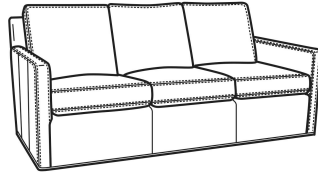

Fiber Back

Also available:

Oliver / 5740
Sofa (74W)
Outside: 74W x 35D x 34H
Inside: 67W x 21D

Oliver / 5740-00
Sofa (80W)
Outside: 80W x 35D x 34H
Inside: 73W x 21D

Oliver / 5744
Loveseat (52W)
Outside: 52W x 35D x 34H
Inside: 45W x 21D

Oliver / 5745
Chair (26.5W)
Outside: 26.5W x 35D x 34H
Inside: 20W x 21D

Oliver / 5745-SW
Swivel Chair (26.5W)
Outside: 26.5W x 35D x 34H
Inside: 20W x 21D

Oliver / 5746
Chair & 1/2 (45.5W)
Outside: 45.5W x 35D x 34H
Inside: 40W x 21D

Oliver / 5748
 Ott & 1/2 (39W X 26D)
 Outside: 39W x 26D x 16.5H
 Inside: 0W x 0D

Oliver / 5748-ST
 Storage & 1/2 (39W X 26D)
 Outside: 39W x 26D x 17H
 Inside: 0W x 0D

Oliver / L5740
 Leather Sofa (74W)
 Outside: 74W x 35D x 34H
 Inside: 67W x 21D

Oliver / L5740-00
 Leather Sofa (80W)
 Outside: 80W x 35D x 34H
 Inside: 73W x 21D

Oliver / L5740-S
 Leather Queen Sleeper (75W)
 Outside: 75W x 36D x 34H
 Inside: 68W x 21D

Oliver / L5742-S
 Leather Full Sleeper (68.5W)
 Outside: 68.5W x 36D x 34H
 Inside: 61.5W x 21D