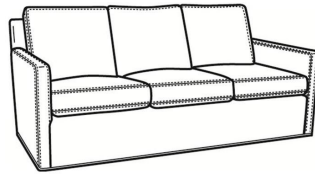

Oliver / L5744

DESCRIPTION:	Loveseat (52W)
OUTSIDE:	52"W x 35"D x 34"H
INSIDE:	45"W x 21"D
SEAT:	19"H
ARM:	24"H
BACK RAIL:	31"H
COM:	Plain: 141 sq ft
WEIGHT:	80 lbs

L = available in leather

S = available as sleeper

Standard Features:

Box Border Back

Saddle-Stitched

May be shown with optional features

OLIVER

Standard Seat Cushion:

Mayfair Seat

Standard Back Pillow:

Fiber Back

Also available:

Oliver / 5740
Sofa (74W)
Outside: 74W x 35D x 34H
Inside: 67W x 21D

Oliver / 5740-00
Sofa (80W)
Outside: 80W x 35D x 34H
Inside: 73W x 21D

Oliver / 5744
Loveseat (52W)
Outside: 52W x 35D x 34H
Inside: 45W x 21D

Oliver / 5745
Chair (26.5W)
Outside: 26.5W x 35D x 34H
Inside: 20W x 21D

Oliver / 5745-SW
Swivel Chair (26.5W)
Outside: 26.5W x 35D x 34H
Inside: 20W x 21D

Oliver / 5746
Chair & 1/2 (45.5W)
Outside: 45.5W x 35D x 34H
Inside: 40W x 21D