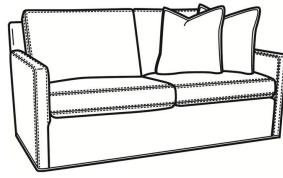

Oliver / L5742-S
Leather Full Sleeper (68.5W)
Outside: 68.5W x 36D x 34H
Inside: 61.5W x 21D