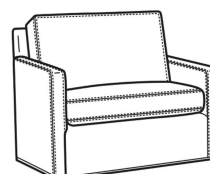

**Oliver / L5740-00**

DESCRIPTION:	Sofa (80W)
OUTSIDE:	80"W x 35"D x 34"H
INSIDE:	73"W x 21"D
SEAT:	19"H
ARM:	24"H
BACK RAIL:	31"H
COM:	Plain: 196 sq ft
WEIGHT:	115 lbs

**L** = available in leather

**S** = available as sleeper

**Standard Features:**

Box Border Back

Saddle-Stitched

May be shown with optional features

**OLIVER**

Standard Seat Cushion:

Mayfair Seat

Standard Back Pillow:

Fiber Back

Also available:

Oliver / 5740  
Sofa (74W)  
Outside: 74W x 35D x 34H  
Inside: 67W x 21D

Oliver / 5740-00  
Sofa (80W)  
Outside: 80W x 35D x 34H  
Inside: 73W x 21D

Oliver / 5744  
Loveseat (52W)  
Outside: 52W x 35D x 34H  
Inside: 45W x 21D

Oliver / 5745  
Chair (26.5W)  
Outside: 26.5W x 35D x 34H  
Inside: 20W x 21D

Oliver / 5745-SW  
Swivel Chair (26.5W)  
Outside: 26.5W x 35D x 34H  
Inside: 20W x 21D

Oliver / 5746  
Chair & 1/2 (45.5W)  
Outside: 45.5W x 35D x 34H  
Inside: 40W x 21D