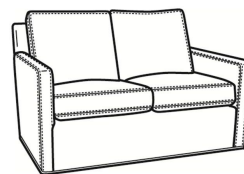

**Oliver / L5740-00**

DESCRIPTION:	Sofa (80W)
OUTSIDE:	80"W x 35"D x 34"H
INSIDE:	73"W x 21"D
SEAT:	19"H
ARM:	24"H
BACK RAIL:	31"H
COM:	Plain: 196 sq ft
WEIGHT:	115 lbs

**L** = available in leather

**S** = available as sleeper

**Standard Features:**

Box Border Back

Saddle-Stitched

May be shown with optional features

**OLIVER**

Standard Seat Cushion:

Mayfair Seat

Standard Back Pillow:

Fiber Back

Also available:

Oliver / 5740  
Sofa (74W)  
Outside: 74W x 35D x 34H  
Inside: 67W x 21D

Oliver / 5740-00  
Sofa (80W)  
Outside: 80W x 35D x 34H  
Inside: 73W x 21D

Oliver / 5744  
Loveseat (52W)  
Outside: 52W x 35D x 34H  
Inside: 45W x 21D

Oliver / 5745  
Chair (26.5W)  
Outside: 26.5W x 35D x 34H  
Inside: 20W x 21D

Oliver / 5745-SW  
Swivel Chair (26.5W)  
Outside: 26.5W x 35D x 34H  
Inside: 20W x 21D

Oliver / 5746  
Chair & 1/2 (45.5W)  
Outside: 45.5W x 35D x 34H  
Inside: 40W x 21D