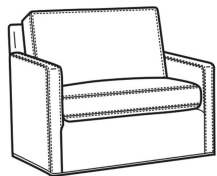

Oliver / 5745  
Chair (26.5W)  
Outside: 26.5W x 35D x 34H  
Inside: 20W x 21D

Oliver / 5745-SW  
Swivel Chair (26.5W)  
Outside: 26.5W x 35D x 34H  
Inside: 20W x 21D

Oliver / 5746  
Chair & 1/2 (45.5W)  
Outside: 45.5W x 35D x 34H  
Inside: 40W x 21D

Oliver / 5748  
 Ott & 1/2 (39W X 26D)  
 Outside: 39W x 26D x 16.5H  
 Inside: 0W x 0D

Oliver / 5748-ST  
 Storage & 1/2 (39W X 26D)  
 Outside: 39W x 26D x 17H  
 Inside: 0W x 0D

Oliver / L5740  
 Leather Sofa (74W)  
 Outside: 74W x 35D x 34H  
 Inside: 67W x 21D

Oliver / L5740-S  
 Leather Queen Sleeper (75W)  
 Outside: 75W x 36D x 34H  
 Inside: 68W x 21D

Oliver / L5742-S  
 Leather Full Sleeper (68.5W)  
 Outside: 68.5W x 36D x 34H  
 Inside: 61.5W x 21D

Oliver / L5744  
 Leather Loveseat (52W)  
 Outside: 52W x 35D x 34H  
 Inside: 45W x 21D

Oliver / L5745  
 Leather Chair (26.5W)  
 Outside: 26.5W x 35D x 34H  
 Inside: 20W x 21D

Oliver / L5745-SW  
 Leather Swivel Chair (26.5W)  
 Outside: 26.5W x 35D x 34H  
 Inside: 20W x 21D

Oliver / L5746  
 Leather Chair & 1/2 (45.5W)  
 Outside: 45.5W x 35D x 34H  
 Inside: 40W x 21D