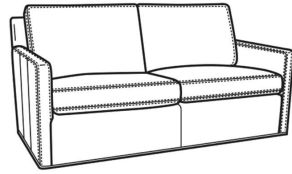

Fiber Back

Also available:

Oliver / 5740  
Sofa (74W)  
Outside: 74W x 35D x 34H  
Inside: 67W x 21D

Oliver / 5740-00  
Sofa (80W)  
Outside: 80W x 35D x 34H  
Inside: 73W x 21D

Oliver / 5744  
Loveseat (52W)  
Outside: 52W x 35D x 34H  
Inside: 45W x 21D

Oliver / 5745  
Chair (26.5W)  
Outside: 26.5W x 35D x 34H  
Inside: 20W x 21D

Oliver / 5745-SW  
Swivel Chair (26.5W)  
Outside: 26.5W x 35D x 34H  
Inside: 20W x 21D

Oliver / 5746  
Chair & 1/2 (45.5W)  
Outside: 45.5W x 35D x 34H  
Inside: 40W x 21D

Oliver / 5748  
 Ott & 1/2 (39W X 26D)  
 Outside: 39W x 26D x 16.5H  
 Inside: 0W x 0D

Oliver / 5748-ST  
 Storage & 1/2 (39W X 26D)  
 Outside: 39W x 26D x 17H  
 Inside: 0W x 0D

Oliver / L5740  
 Leather Sofa (74W)  
 Outside: 74W x 35D x 34H  
 Inside: 67W x 21D

Oliver / L5740-S  
 Leather Queen Sleeper (75W)  
 Outside: 75W x 36D x 34H  
 Inside: 68W x 21D

Oliver / L5742-S  
 Leather Full Sleeper (68.5W)  
 Outside: 68.5W x 36D x 34H  
 Inside: 61.5W x 21D

Oliver / L5744  
 Leather Loveseat (52W)  
 Outside: 52W x 35D x 34H  
 Inside: 45W x 21D