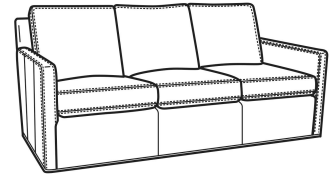

**L** = available in leather  
**S** = available as sleeper

**Standard Features:**

Box Border Back

Saddle-Stitched

Queen Sleeper Mattress Size: 60W x 75L x 6H

Length when extended: 93L

May be shown with optional features

**OLIVER**

Standard Seat Cushion: Mayfair Seat  
 Standard Back Pillow: Fiber Back

Also available:

Oliver / 5740  
 Sofa (74W)  
 Outside: 74W x 35D x 34H  
 Inside: 67W x 21D

Oliver / 5740-00  
 Sofa (80W)  
 Outside: 80W x 35D x 34H  
 Inside: 73W x 21D

Oliver / 5744  
 Loveseat (52W)  
 Outside: 52W x 35D x 34H  
 Inside: 45W x 21D

Oliver / 5745  
 Chair (26.5W)  
 Outside: 26.5W x 35D x 34H  
 Inside: 20W x 21D

Oliver / 5745-SW  
 Swivel Chair (26.5W)  
 Outside: 26.5W x 35D x 34H  
 Inside: 20W x 21D

Oliver / 5746  
 Chair & 1/2 (45.5W)  
 Outside: 45.5W x 35D x 34H  
 Inside: 40W x 21D

Oliver / 5748  
 Ott & 1/2 (39W X 26D)  
 Outside: 39W x 26D x 16.5H  
 Inside: 0W x 0D

Oliver / 5748-ST  
 Storage & 1/2 (39W X 26D)  
 Outside: 39W x 26D x 17H  
 Inside: 0W x 0D