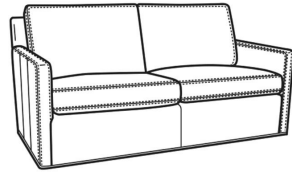

Oliver / L5742-S
Leather Full Sleeper (68.5W)
Outside: 68.5W x 36D x 34H
Inside: 61.5W x 21D