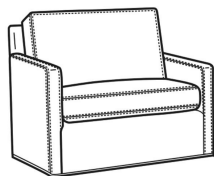

Oliver / L5746-S
Leather Twin Sleeper (45.5W)
Outside: 45.5W x 36D x 34H
Inside: 40W x 21D