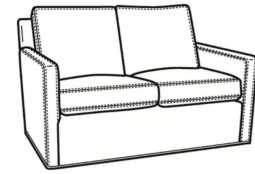

Oliver / 5740-00
 Sofa (80W)
 Outside: 80W x 35D x 34H
 Inside: 73W x 21D

Oliver / 5744
 Loveseat (52W)
 Outside: 52W x 35D x 34H
 Inside: 45W x 21D

Oliver / 5745
 Chair (26.5W)
 Outside: 26.5W x 35D x 34H
 Inside: 20W x 21D

Oliver / 5745-SW
 Swivel Chair (26.5W)
 Outside: 26.5W x 35D x 34H
 Inside: 20W x 21D

Oliver / 5746
 Chair & 1/2 (45.5W)
 Outside: 45.5W x 35D x 34H
 Inside: 40W x 21D

Oliver / 5748
 Ott & 1/2 (39W X 26D)
 Outside: 39W x 26D x 16.5H
 Inside: 0W x 0D

Oliver / 5748-ST
 Storage & 1/2 (39W X 26D)
 Outside: 39W x 26D x 17H
 Inside: 0W x 0D

Oliver / L5740
 Leather Sofa (74W)
 Outside: 74W x 35D x 34H
 Inside: 67W x 21D

Oliver / L5740-00
 Leather Sofa (80W)
 Outside: 80W x 35D x 34H
 Inside: 73W x 21D

Oliver / L5742-S
 Leather Full Sleeper (68.5W)
 Outside: 68.5W x 36D x 34H
 Inside: 61.5W x 21D

Oliver / L5744
 Leather Loveseat (52W)
 Outside: 52W x 35D x 34H
 Inside: 45W x 21D

Oliver / L5745
 Leather Chair (26.5W)
 Outside: 26.5W x 35D x 34H
 Inside: 20W x 21D