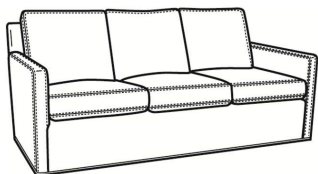

**Oliver / L5740-S**

|              |                     |
|--------------|---------------------|
| DESCRIPTION: | Queen Sleeper (75W) |
| OUTSIDE:     | 75"W x 36"D x 34"H  |
| INSIDE:      | 68"W x 21"D         |
| SEAT:        | 20"H                |
| ARM:         | 24"H                |
| BACK RAIL:   | 31"H                |
| COM:         | Plain: 216 sq ft    |
| WEIGHT:      | 275 lbs             |

**L** = available in leather  
**S** = available as sleeper

**Standard Features:**

Box Border Back

Saddle-Stitched

Queen Sleeper Mattress Size: 60W x 75L x 6H

Length when extended: 93L

May be shown with optional features

**OLIVER**

Standard Seat Cushion: Mayfair Seat  
 Standard Back Pillow: Fiber Back

Also available:

Oliver / 5740  
 Sofa (74W)  
 Outside: 74W x 35D x 34H  
 Inside: 67W x 21D

Oliver / 5740-00  
 Sofa (80W)  
 Outside: 80W x 35D x 34H  
 Inside: 73W x 21D

Oliver / 5744  
 Loveseat (52W)  
 Outside: 52W x 35D x 34H  
 Inside: 45W x 21D

Oliver / 5745  
 Chair (26.5W)  
 Outside: 26.5W x 35D x 34H  
 Inside: 20W x 21D

Oliver / 5745-SW  
 Swivel Chair (26.5W)  
 Outside: 26.5W x 35D x 34H  
 Inside: 20W x 21D