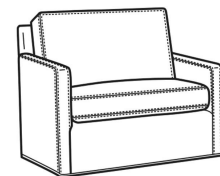

Oliver / L5744  
 Leather Loveseat (52W)  
 Outside: 52W x 35D x 34H  
 Inside: 45W x 21D

Oliver / L5745  
 Leather Chair (26.5W)  
 Outside: 26.5W x 35D x 34H  
 Inside: 20W x 21D

Oliver / L5745-SW  
 Leather Swivel Chair (26.5W)  
 Outside: 26.5W x 35D x 34H  
 Inside: 20W x 21D

Oliver / L5746  
 Leather Chair & 1/2 (45.5W)  
 Outside: 45.5W x 35D x 34H  
 Inside: 40W x 21D

Oliver / L5746-S  
 Leather Twin Sleeper (45.5W)  
 Outside: 45.5W x 36D x 34H  
 Inside: 40W x 21D

Oliver / L5748  
 Leather Ott & 1/2 (39W X 26D)  
 Outside: 39W x 26D x 16.5H  
 Inside: 0W x 0D

Oliver / L5748-ST  
 Leather Storage Ott (39W X 26D)  
 Outside: 39W x 26D x 17H  
 Inside: 0W x 0D

Oliver / 5740-S  
 Queen Sleeper (75W)  
 Outside: 75W x 36D x 34H  
 Inside: 68W x 21D

Oliver / 5742-S  
 Full Sleeper (68.5W)  
 Outside: 68.5W x 36D x 34H  
 Inside: 61.5W x 21D