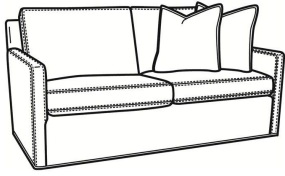

Oliver / L5742-S
Leather Full Sleeper (68.5W)
Outside: 68.5W x 36D x 34H
Inside: 61.5W x 21D