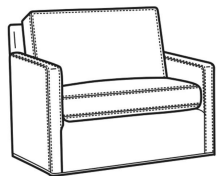

Oliver / L5746-S
Leather Twin Sleeper (45.5W)
Outside: 45.5W x 36D x 34H
Inside: 40W x 21D