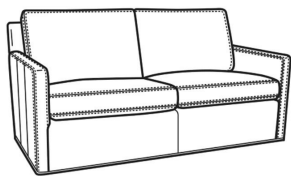

Oliver / L5742-S
Leather Full Sleeper (68.5W)
Outside: 68.5W x 36D x 34H
Inside: 61.5W x 21D