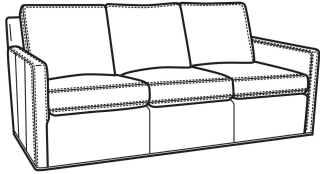

Standard Features:

- Box Border Back
- Saddle-Stitched
- May be shown with optional features

OLIVER
 Standard Seat Cushion: Mayfair Seat
 Standard Back Pillow: Fiber Back

Also available:

Oliver / 5740
 Sofa (74W)
 Outside: 74W x 35D x 34H
 Inside: 67W x 21D

Oliver / 5740-00
 Sofa (80W)
 Outside: 80W x 35D x 34H
 Inside: 73W x 21D

Oliver / 5744
 Loveseat (52W)
 Outside: 52W x 35D x 34H
 Inside: 45W x 21D

Oliver / 5745
 Chair (26.5W)
 Outside: 26.5W x 35D x 34H
 Inside: 20W x 21D

Oliver / 5745-SW
 Swivel Chair (26.5W)
 Outside: 26.5W x 35D x 34H
 Inside: 20W x 21D

Oliver / 5746
 Chair & 1/2 (45.5W)
 Outside: 45.5W x 35D x 34H
 Inside: 40W x 21D

Oliver / 5748
 Ott & 1/2 (39W X 26D)
 Outside: 39W x 26D x 16.5H
 Inside: 0W x 0D

Oliver / 5748-ST
 Storage & 1/2 (39W X 26D)
 Outside: 39W x 26D x 17H
 Inside: 0W x 0D

Oliver / L5740
 Leather Sofa (74W)
 Outside: 74W x 35D x 34H
 Inside: 67W x 21D

Oliver / L5740-00
 Leather Sofa (80W)
 Outside: 80W x 35D x 34H
 Inside: 73W x 21D