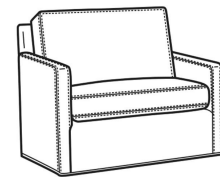

Oliver / 5744  
 Loveseat (52W)  
 Outside: 52W x 35D x 34H  
 Inside: 45W x 21D

Oliver / 5745  
 Chair (26.5W)  
 Outside: 26.5W x 35D x 34H  
 Inside: 20W x 21D

Oliver / 5745-SW  
 Swivel Chair (26.5W)  
 Outside: 26.5W x 35D x 34H  
 Inside: 20W x 21D

Oliver / 5746  
 Chair & 1/2 (45.5W)  
 Outside: 45.5W x 35D x 34H  
 Inside: 40W x 21D

Oliver / 5748  
 Ott & 1/2 (39W X 26D)  
 Outside: 39W x 26D x 16.5H  
 Inside: 0W x 0D

Oliver / 5748-ST  
 Storage & 1/2 (39W X 26D)  
 Outside: 39W x 26D x 17H  
 Inside: 0W x 0D

Oliver / L5740  
 Leather Sofa (74W)  
 Outside: 74W x 35D x 34H  
 Inside: 67W x 21D

Oliver / L5740-00  
 Leather Sofa (80W)  
 Outside: 80W x 35D x 34H  
 Inside: 73W x 21D

Oliver / L5742-S  
 Leather Full Sleeper (68.5W)  
 Outside: 68.5W x 36D x 34H  
 Inside: 61.5W x 21D

Oliver / L5744  
 Leather Loveseat (52W)  
 Outside: 52W x 35D x 34H  
 Inside: 45W x 21D

Oliver / L5745  
 Leather Chair (26.5W)  
 Outside: 26.5W x 35D x 34H  
 Inside: 20W x 21D

Oliver / L5745-SW  
 Leather Swivel Chair (26.5W)  
 Outside: 26.5W x 35D x 34H  
 Inside: 20W x 21D