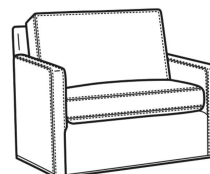

**Oliver / L5740-S**

|              |                     |
|--------------|---------------------|
| DESCRIPTION: | Queen Sleeper (75W) |
| OUTSIDE:     | 75"W x 36"D x 34"H  |
| INSIDE:      | 68"W x 21"D         |
| SEAT:        | 20"H                |
| ARM:         | 24"H                |
| BACK RAIL:   | 31"H                |
| COM:         | Plain: 216 sq ft    |
| WEIGHT:      | 275 lbs             |

**L** = available in leather  
**S** = available as sleeper

**Standard Features:**

Box Border Back

Saddle-Stitched

Queen Sleeper Mattress Size: 60W x 75L x 6H

Length when extended: 93L

May be shown with optional features

**OLIVER**

Standard Seat Cushion: Mayfair Seat  
 Standard Back Pillow: Fiber Back

Also available:

Oliver / 5740  
 Sofa (74W)  
 Outside: 74W x 35D x 34H  
 Inside: 67W x 21D

Oliver / 5740-00  
 Sofa (80W)  
 Outside: 80W x 35D x 34H  
 Inside: 73W x 21D

Oliver / 5744  
 Loveseat (52W)  
 Outside: 52W x 35D x 34H  
 Inside: 45W x 21D

Oliver / 5745  
 Chair (26.5W)  
 Outside: 26.5W x 35D x 34H  
 Inside: 20W x 21D

Oliver / 5745-SW  
 Swivel Chair (26.5W)  
 Outside: 26.5W x 35D x 34H  
 Inside: 20W x 21D