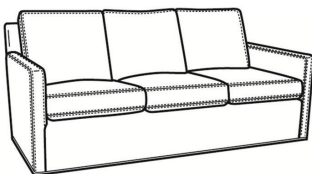

Oliver / L5740-S

DESCRIPTION:	Queen Sleeper (75W)
OUTSIDE:	75"W x 36"D x 34"H
INSIDE:	68"W x 21"D
SEAT:	20"H
ARM:	24"H
BACK RAIL:	31"H
COM:	Plain: 216 sq ft
WEIGHT:	275 lbs

L = available in leather
S = available as sleeper

Standard Features:

- Box Border Back
- Saddle-Stitched
- May be shown with optional features

OLIVER
 Standard Seat Cushion: Mayfair Seat
 Standard Back Pillow: Fiber Back

Also available:

Oliver / 5740
 Sofa (74W)
 Outside: 74W x 35D x 34H
 Inside: 67W x 21D

Oliver / 5740-00
 Sofa (80W)
 Outside: 80W x 35D x 34H
 Inside: 73W x 21D

Oliver / 5744
 Loveseat (52W)
 Outside: 52W x 35D x 34H
 Inside: 45W x 21D

Oliver / 5745
 Chair (26.5W)
 Outside: 26.5W x 35D x 34H
 Inside: 20W x 21D

Oliver / 5745-SW
 Swivel Chair (26.5W)
 Outside: 26.5W x 35D x 34H
 Inside: 20W x 21D

Oliver / 5746
 Chair & 1/2 (45.5W)
 Outside: 45.5W x 35D x 34H
 Inside: 40W x 21D

Oliver / 5748
 Ott & 1/2 (39W X 26D)
 Outside: 39W x 26D x 16.5H
 Inside: 0W x 0D