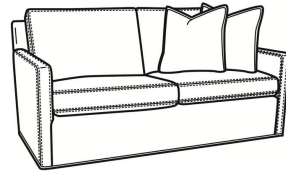

Standard Features:

- Box Border Back
- Saddle-Stitched
- May be shown with optional features

OLIVER
 Standard Seat Cushion: Mayfair Seat
 Standard Back Pillow: Fiber Back

Also available:

Oliver / 5740
 Sofa (74W)
 Outside: 74W x 35D x 34H
 Inside: 67W x 21D

Oliver / 5740-00
 Sofa (80W)
 Outside: 80W x 35D x 34H
 Inside: 73W x 21D

Oliver / 5744
 Loveseat (52W)
 Outside: 52W x 35D x 34H
 Inside: 45W x 21D

Oliver / 5745
 Chair (26.5W)
 Outside: 26.5W x 35D x 34H
 Inside: 20W x 21D

Oliver / 5745-SW
 Swivel Chair (26.5W)
 Outside: 26.5W x 35D x 34H
 Inside: 20W x 21D

Oliver / 5746
 Chair & 1/2 (45.5W)
 Outside: 45.5W x 35D x 34H
 Inside: 40W x 21D

Oliver / 5748
 Ott & 1/2 (39W X 26D)
 Outside: 39W x 26D x 16.5H
 Inside: 0W x 0D

Oliver / 5748-ST
 Storage & 1/2 (39W X 26D)
 Outside: 39W x 26D x 17H
 Inside: 0W x 0D

Oliver / L5740
 Leather Sofa (74W)
 Outside: 74W x 35D x 34H
 Inside: 67W x 21D

Oliver / L5740-00
 Leather Sofa (80W)
 Outside: 80W x 35D x 34H
 Inside: 73W x 21D