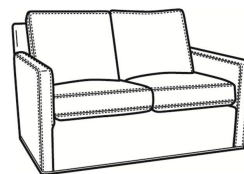

Oliver / L5740-S

DESCRIPTION:	Queen Sleeper (75W)
OUTSIDE:	75"W x 36"D x 34"H
INSIDE:	68"W x 21"D
SEAT:	20"H
ARM:	24"H
BACK RAIL:	31"H
COM:	Plain: 216 sq ft
WEIGHT:	275 lbs

L = available in leather
S = available as sleeper

Standard Features:

- Box Border Back
- Saddle-Stitched
- May be shown with optional features

OLIVER
 Standard Seat Cushion: Mayfair Seat
 Standard Back Pillow: Fiber Back

Also available:

Oliver / 5740
 Sofa (74W)
 Outside: 74W x 35D x 34H
 Inside: 67W x 21D

Oliver / 5740-00
 Sofa (80W)
 Outside: 80W x 35D x 34H
 Inside: 73W x 21D

Oliver / 5744
 Loveseat (52W)
 Outside: 52W x 35D x 34H
 Inside: 45W x 21D

Oliver / 5745
 Chair (26.5W)
 Outside: 26.5W x 35D x 34H
 Inside: 20W x 21D