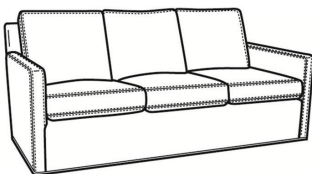

**Oliver / L5740-S**

|              |                     |
|--------------|---------------------|
| DESCRIPTION: | Queen Sleeper (75W) |
| OUTSIDE:     | 75"W x 36"D x 34"H  |
| INSIDE:      | 68"W x 21"D         |
| SEAT:        | 20"H                |
| ARM:         | 24"H                |
| BACK RAIL:   | 31"H                |
| COM:         | Plain: 216 sq ft    |
| WEIGHT:      | 275 lbs             |

**L** = available in leather  
**S** = available as sleeper

**Standard Features:**

Box Border Back

Saddle-Stitched

Queen Sleeper Mattress Size: 60W x 75L x 6H

Length when extended: 93L

May be shown with optional features

**OLIVER**

Standard Seat Cushion: Mayfair Seat  
 Standard Back Pillow: Fiber Back

Also available:

Oliver / 5740  
 Sofa (74W)  
 Outside: 74W x 35D x 34H  
 Inside: 67W x 21D

Oliver / 5740-00  
 Sofa (80W)  
 Outside: 80W x 35D x 34H  
 Inside: 73W x 21D

Oliver / 5744  
 Loveseat (52W)  
 Outside: 52W x 35D x 34H  
 Inside: 45W x 21D

Oliver / 5745  
 Chair (26.5W)  
 Outside: 26.5W x 35D x 34H  
 Inside: 20W x 21D

Oliver / 5745-SW  
 Swivel Chair (26.5W)  
 Outside: 26.5W x 35D x 34H  
 Inside: 20W x 21D