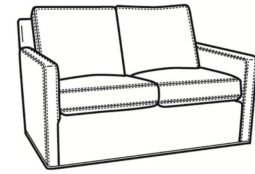

Oliver / L5744
Leather Loveseat (52W)
Outside: 52W x 35D x 34H
Inside: 45W x 21D