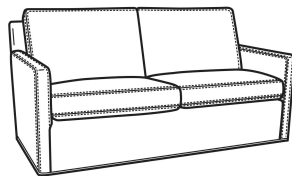

Oliver / 5744  
 Loveseat (52W)  
 Outside: 52W x 35D x 34H  
 Inside: 45W x 21D

Oliver / 5745  
 Chair (26.5W)  
 Outside: 26.5W x 35D x 34H  
 Inside: 20W x 21D

Oliver / 5745-SW  
 Swivel Chair (26.5W)  
 Outside: 26.5W x 35D x 34H  
 Inside: 20W x 21D

Oliver / L5744  
 Leather Loveseat (52W)  
 Outside: 52W x 35D x 34H  
 Inside: 45W x 21D

Oliver / L5745  
 Leather Chair (26.5W)  
 Outside: 26.5W x 35D x 34H  
 Inside: 20W x 21D

Oliver / L5745-SW  
 Leather Swivel Chair (26.5W)  
 Outside: 26.5W x 35D x 34H  
 Inside: 20W x 21D

Oliver / L5746  
 Leather Chair & 1/2 (45.5W)  
 Outside: 45.5W x 35D x 34H  
 Inside: 40W x 21D

Oliver / L5746-S  
 Leather Twin Sleeper (45.5W)  
 Outside: 45.5W x 36D x 34H  
 Inside: 40W x 21D

Oliver / L5748  
 Leather Ott & 1/2 (39W X 26D)  
 Outside: 39W x 26D x 16.5H  
 Inside: 0W x 0D

Oliver / L5748-ST  
 Leather Storage Ott (39W X 26D)  
 Outside: 39W x 26D x 17H  
 Inside: 0W x 0D

Oliver / 5740-S  
 Queen Sleeper (75W)  
 Outside: 75W x 36D x 34H  
 Inside: 68W x 21D

Oliver / 5742-S  
 Full Sleeper (68.5W)  
 Outside: 68.5W x 36D x 34H  
 Inside: 61.5W x 21D