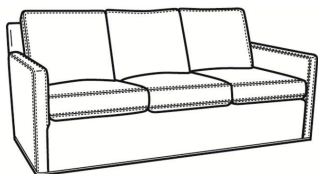

Oliver / L5740-S

DESCRIPTION:	Queen Sleeper (75W)
OUTSIDE:	75"W x 36"D x 34"H
INSIDE:	68"W x 21"D
SEAT:	20"H
ARM:	24"H
BACK RAIL:	31"H
COM:	Plain: 216 sq ft
WEIGHT:	275 lbs

L = available in leather
S = available as sleeper

Standard Features:

- Box Border Back
- Saddle-Stitched
- May be shown with optional features

OLIVER
 Standard Seat Cushion: Mayfair Seat
 Standard Back Pillow: Fiber Back

Also available:

Oliver / 5740
 Sofa (74W)
 Outside: 74W x 35D x 34H
 Inside: 67W x 21D

Oliver / 5740-00
 Sofa (80W)
 Outside: 80W x 35D x 34H
 Inside: 73W x 21D

Oliver / 5744
 Loveseat (52W)
 Outside: 52W x 35D x 34H
 Inside: 45W x 21D

Oliver / 5745
 Chair (26.5W)
 Outside: 26.5W x 35D x 34H
 Inside: 20W x 21D