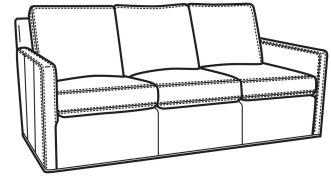

Standard Features:

- Box Border Back
- Saddle-Stitched
- May be shown with optional features

OLIVER
 Standard Seat Cushion: Mayfair Seat
 Standard Back Pillow: Fiber Back

Also available:

Oliver / 5740
 Sofa (74W)
 Outside: 74W x 35D x 34H
 Inside: 67W x 21D

Oliver / 5740-00
 Sofa (80W)
 Outside: 80W x 35D x 34H
 Inside: 73W x 21D

Oliver / 5744
 Loveseat (52W)
 Outside: 52W x 35D x 34H
 Inside: 45W x 21D

Oliver / 5745
 Chair (26.5W)
 Outside: 26.5W x 35D x 34H
 Inside: 20W x 21D

Oliver / 5745-SW
 Swivel Chair (26.5W)
 Outside: 26.5W x 35D x 34H
 Inside: 20W x 21D

Oliver / 5746
 Chair & 1/2 (45.5W)
 Outside: 45.5W x 35D x 34H
 Inside: 40W x 21D

Oliver / 5748
 Ott & 1/2 (39W X 26D)
 Outside: 39W x 26D x 16.5H
 Inside: 0W x 0D

Oliver / 5748-ST
 Storage & 1/2 (39W X 26D)
 Outside: 39W x 26D x 17H
 Inside: 0W x 0D

Oliver / L5740
 Leather Sofa (74W)
 Outside: 74W x 35D x 34H
 Inside: 67W x 21D

Oliver / L5740-00
 Leather Sofa (80W)
 Outside: 80W x 35D x 34H
 Inside: 73W x 21D