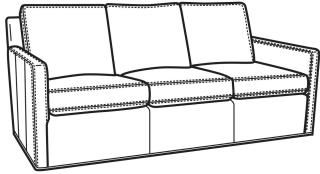

Oliver / L5740-00
Leather Sofa (80W)
Outside: 80W x 35D x 34H
Inside: 73W x 21D