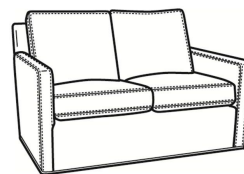

**Oliver / L5740-S**

|              |                     |
|--------------|---------------------|
| DESCRIPTION: | Queen Sleeper (75W) |
| OUTSIDE:     | 75"W x 36"D x 34"H  |
| INSIDE:      | 68"W x 21"D         |
| SEAT:        | 20"H                |
| ARM:         | 24"H                |
| BACK RAIL:   | 31"H                |
| COM:         | Plain: 216 sq ft    |
| WEIGHT:      | 275 lbs             |

**L** = available in leather  
**S** = available as sleeper

**Standard Features:**

Box Border Back

Saddle-Stitched

Queen Sleeper Mattress Size: 60W x 75L x 6H

Length when extended: 93L

May be shown with optional features

**OLIVER**

Standard Seat Cushion: Mayfair Seat  
 Standard Back Pillow: Fiber Back

Also available:

Oliver / 5740  
 Sofa (74W)  
 Outside: 74W x 35D x 34H  
 Inside: 67W x 21D

Oliver / 5740-00  
 Sofa (80W)  
 Outside: 80W x 35D x 34H  
 Inside: 73W x 21D

Oliver / 5744  
 Loveseat (52W)  
 Outside: 52W x 35D x 34H  
 Inside: 45W x 21D

Oliver / 5745  
 Chair (26.5W)  
 Outside: 26.5W x 35D x 34H  
 Inside: 20W x 21D

Oliver / 5745-SW  
 Swivel Chair (26.5W)  
 Outside: 26.5W x 35D x 34H  
 Inside: 20W x 21D