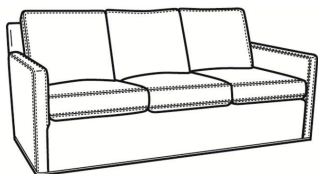

Oliver / L5740

DESCRIPTION:	Sofa (74W)
OUTSIDE:	74"W x 35"D x 34"H
INSIDE:	67"W x 21"D
SEAT:	19"H
ARM:	24"H
BACK RAIL:	31"H
COM:	Plain: 192 sq ft
WEIGHT:	105 lbs

- L** = available in leather
- S** = available as sleeper

Standard Features:

- Box Border Back
- Saddle-Stitched
- May be shown with optional features

Standard Seat Cushion: **OLIVER** Mayfair Seat
 Standard Back Pillow: Fiber Back

Also available:

Oliver / 5740
 Sofa (74W)
 Outside: 74W x 35D x 34H
 Inside: 67W x 21D

Oliver / 5740-00
 Sofa (80W)
 Outside: 80W x 35D x 34H
 Inside: 73W x 21D

Oliver / 5744
 Loveseat (52W)
 Outside: 52W x 35D x 34H
 Inside: 45W x 21D

Oliver / 5745
 Chair (26.5W)
 Outside: 26.5W x 35D x 34H
 Inside: 20W x 21D