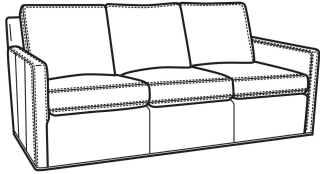

Standard Features:

- Box Border Back
- Saddle-Stitched
- May be shown with optional features

Standard Seat Cushion: **OLIVER** Mayfair Seat
 Standard Back Pillow: Fiber Back

Also available:

Oliver / 5740
 Sofa (74W)
 Outside: 74W x 35D x 34H
 Inside: 67W x 21D

Oliver / 5740-00
 Sofa (80W)
 Outside: 80W x 35D x 34H
 Inside: 73W x 21D

Oliver / 5744
 Loveseat (52W)
 Outside: 52W x 35D x 34H
 Inside: 45W x 21D

Oliver / 5745
 Chair (26.5W)
 Outside: 26.5W x 35D x 34H
 Inside: 20W x 21D

Oliver / 5745-SW
 Swivel Chair (26.5W)
 Outside: 26.5W x 35D x 34H
 Inside: 20W x 21D

Oliver / 5746
 Chair & 1/2 (45.5W)
 Outside: 45.5W x 35D x 34H
 Inside: 40W x 21D

Oliver / 5748
 Ott & 1/2 (39W X 26D)
 Outside: 39W x 26D x 16.5H
 Inside: 0W x 0D

Oliver / 5748-ST
 Storage & 1/2 (39W X 26D)
 Outside: 39W x 26D x 17H
 Inside: 0W x 0D

Oliver / L5740-00
 Leather Sofa (80W)
 Outside: 80W x 35D x 34H
 Inside: 73W x 21D

Oliver / L5740-S
 Leather Queen Sleeper (75W)
 Outside: 75W x 36D x 34H
 Inside: 68W x 21D