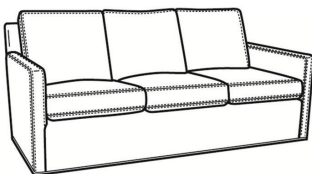

Oliver / L5740

DESCRIPTION:	Sofa (74W)
OUTSIDE:	74"W x 35"D x 34"H
INSIDE:	67"W x 21"D
SEAT:	19"H
ARM:	24"H
BACK RAIL:	31"H
COM:	Plain: 192 sq ft
WEIGHT:	105 lbs

- L** = available in leather
- S** = available as sleeper

Standard Features:

- Box Border Back
- Saddle-Stitched
- May be shown with optional features

Standard Seat Cushion: **OLIVER** Mayfair Seat
 Standard Back Pillow: Fiber Back

Also available:

Oliver / 5740
 Sofa (74W)
 Outside: 74W x 35D x 34H
 Inside: 67W x 21D

Oliver / 5740-00
 Sofa (80W)
 Outside: 80W x 35D x 34H
 Inside: 73W x 21D

Oliver / 5744
 Loveseat (52W)
 Outside: 52W x 35D x 34H
 Inside: 45W x 21D

Oliver / 5745
 Chair (26.5W)
 Outside: 26.5W x 35D x 34H
 Inside: 20W x 21D

Oliver / 5745-SW
 Swivel Chair (26.5W)
 Outside: 26.5W x 35D x 34H
 Inside: 20W x 21D

Oliver / 5746
 Chair & 1/2 (45.5W)
 Outside: 45.5W x 35D x 34H
 Inside: 40W x 21D

Oliver / 5748
 Ott & 1/2 (39W X 26D)
 Outside: 39W x 26D x 16.5H
 Inside: 0W x 0D