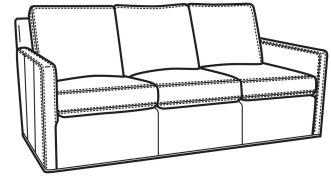

Standard Features:

- Box Border Back
- Saddle-Stitched
- May be shown with optional features

Standard Seat Cushion: **OLIVER** Mayfair Seat
 Standard Back Pillow: Fiber Back

Also available:

Oliver / 5740
 Sofa (74W)
 Outside: 74W x 35D x 34H
 Inside: 67W x 21D

Oliver / 5740-00
 Sofa (80W)
 Outside: 80W x 35D x 34H
 Inside: 73W x 21D

Oliver / 5744
 Loveseat (52W)
 Outside: 52W x 35D x 34H
 Inside: 45W x 21D

Oliver / 5745
 Chair (26.5W)
 Outside: 26.5W x 35D x 34H
 Inside: 20W x 21D

Oliver / 5745-SW
 Swivel Chair (26.5W)
 Outside: 26.5W x 35D x 34H
 Inside: 20W x 21D

Oliver / 5746
 Chair & 1/2 (45.5W)
 Outside: 45.5W x 35D x 34H
 Inside: 40W x 21D

Oliver / 5748
 Ott & 1/2 (39W X 26D)
 Outside: 39W x 26D x 16.5H
 Inside: 0W x 0D

Oliver / 5748-ST
 Storage & 1/2 (39W X 26D)
 Outside: 39W x 26D x 17H
 Inside: 0W x 0D

Oliver / L5740-00
 Leather Sofa (80W)
 Outside: 80W x 35D x 34H
 Inside: 73W x 21D

Oliver / L5740-S
 Leather Queen Sleeper (75W)
 Outside: 75W x 36D x 34H
 Inside: 68W x 21D