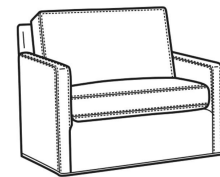

Oliver / 5745-SW
 Swivel Chair (26.5W)
 Outside: 26.5W x 35D x 34H
 Inside: 20W x 21D

Oliver / 5746
 Chair & 1/2 (45.5W)
 Outside: 45.5W x 35D x 34H
 Inside: 40W x 21D

Oliver / 5748
 Ott & 1/2 (39W X 26D)
 Outside: 39W x 26D x 16.5H
 Inside: 0W x 0D

Oliver / 5748-ST
 Storage & 1/2 (39W X 26D)
 Outside: 39W x 26D x 17H
 Inside: 0W x 0D

Oliver / L5740-00
 Leather Sofa (80W)
 Outside: 80W x 35D x 34H
 Inside: 73W x 21D

Oliver / L5740-S
 Leather Queen Sleeper (75W)
 Outside: 75W x 36D x 34H
 Inside: 68W x 21D

Oliver / L5742-S
 Leather Full Sleeper (68.5W)
 Outside: 68.5W x 36D x 34H
 Inside: 61.5W x 21D

Oliver / L5744
 Leather Loveseat (52W)
 Outside: 52W x 35D x 34H
 Inside: 45W x 21D

Oliver / L5745
 Leather Chair (26.5W)
 Outside: 26.5W x 35D x 34H
 Inside: 20W x 21D

Oliver / L5745-SW
 Leather Swivel Chair (26.5W)
 Outside: 26.5W x 35D x 34H
 Inside: 20W x 21D

Oliver / L5746
 Leather Chair & 1/2 (45.5W)
 Outside: 45.5W x 35D x 34H
 Inside: 40W x 21D

Oliver / L5746-S
 Leather Twin Sleeper (45.5W)
 Outside: 45.5W x 36D x 34H
 Inside: 40W x 21D