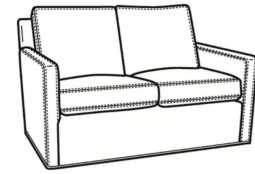

Oliver / 5740-00
 Sofa (80W)
 Outside: 80W x 35D x 34H
 Inside: 73W x 21D

Oliver / 5744
 Loveseat (52W)
 Outside: 52W x 35D x 34H
 Inside: 45W x 21D

Oliver / 5745
 Chair (26.5W)
 Outside: 26.5W x 35D x 34H
 Inside: 20W x 21D

Oliver / 5745-SW
 Swivel Chair (26.5W)
 Outside: 26.5W x 35D x 34H
 Inside: 20W x 21D

Oliver / 5746
 Chair & 1/2 (45.5W)
 Outside: 45.5W x 35D x 34H
 Inside: 40W x 21D

Oliver / 5748
 Ott & 1/2 (39W X 26D)
 Outside: 39W x 26D x 16.5H
 Inside: 0W x 0D

Oliver / 5748-ST
 Storage & 1/2 (39W X 26D)
 Outside: 39W x 26D x 17H
 Inside: 0W x 0D

Oliver / L5740-00
 Leather Sofa (80W)
 Outside: 80W x 35D x 34H
 Inside: 73W x 21D

Oliver / L5740-S
 Leather Queen Sleeper (75W)
 Outside: 75W x 36D x 34H
 Inside: 68W x 21D

Oliver / L5742-S
 Leather Full Sleeper (68.5W)
 Outside: 68.5W x 36D x 34H
 Inside: 61.5W x 21D

Oliver / L5744
 Leather Loveseat (52W)
 Outside: 52W x 35D x 34H
 Inside: 45W x 21D

Oliver / L5745
 Leather Chair (26.5W)
 Outside: 26.5W x 35D x 34H
 Inside: 20W x 21D