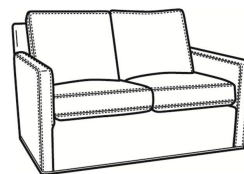

Oliver / L5740

DESCRIPTION:	Sofa (74W)
OUTSIDE:	74"W x 35"D x 34"H
INSIDE:	67"W x 21"D
SEAT:	19"H
ARM:	24"H
BACK RAIL:	31"H
COM:	Plain: 192 sq ft
WEIGHT:	105 lbs

- L** = available in leather
- S** = available as sleeper

Standard Features:

- Box Border Back
- Saddle-Stitched
- May be shown with optional features

Standard Seat Cushion: **OLIVER** Mayfair Seat
 Standard Back Pillow: Fiber Back

Also available:

Oliver / 5740
 Sofa (74W)
 Outside: 74W x 35D x 34H
 Inside: 67W x 21D

Oliver / 5740-00
 Sofa (80W)
 Outside: 80W x 35D x 34H
 Inside: 73W x 21D

Oliver / 5744
 Loveseat (52W)
 Outside: 52W x 35D x 34H
 Inside: 45W x 21D

Oliver / 5745
 Chair (26.5W)
 Outside: 26.5W x 35D x 34H
 Inside: 20W x 21D