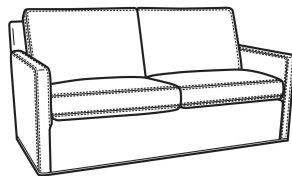

Oliver / 5745-SW
 Swivel Chair (26.5W)
 Outside: 26.5W x 35D x 34H
 Inside: 20W x 21D

Oliver / 5746
 Chair & 1/2 (45.5W)
 Outside: 45.5W x 35D x 34H
 Inside: 40W x 21D

Oliver / 5748
 Ott & 1/2 (39W X 26D)
 Outside: 39W x 26D x 16.5H
 Inside: 0W x 0D

Oliver / L5745-SW
 Leather Swivel Chair (26.5W)
 Outside: 26.5W x 35D x 34H
 Inside: 20W x 21D

Oliver / L5746
 Leather Chair & 1/2 (45.5W)
 Outside: 45.5W x 35D x 34H
 Inside: 40W x 21D

Oliver / L5746-S
 Leather Twin Sleeper (45.5W)
 Outside: 45.5W x 36D x 34H
 Inside: 40W x 21D

Oliver / L5748
 Leather Ott 1/2 (39W X 26D)
 Outside: 39W x 26D x 16.5H
 Inside: 0W x 0D

Oliver / L5748-ST
 Leather Storage Ott (39W X 26D)
 Outside: 39W x 26D x 17H
 Inside: 0W x 0D

Oliver / 5740-S
 Queen Sleeper (75W)
 Outside: 75W x 36D x 34H
 Inside: 68W x 21D