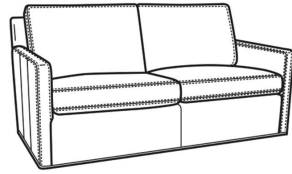

Standard Features:

- Box Border Back
- Saddle-Stitched
- May be shown with optional features

Standard Seat Cushion: **OLIVER** Mayfair Seat
 Standard Back Pillow: Fiber Back

Also available:

Oliver / 5740
 Sofa (74W)
 Outside: 74W x 35D x 34H
 Inside: 67W x 21D

Oliver / 5740-00
 Sofa (80W)
 Outside: 80W x 35D x 34H
 Inside: 73W x 21D

Oliver / 5744
 Loveseat (52W)
 Outside: 52W x 35D x 34H
 Inside: 45W x 21D

Oliver / 5745
 Chair (26.5W)
 Outside: 26.5W x 35D x 34H
 Inside: 20W x 21D

Oliver / 5745-SW
 Swivel Chair (26.5W)
 Outside: 26.5W x 35D x 34H
 Inside: 20W x 21D

Oliver / 5746
 Chair & 1/2 (45.5W)
 Outside: 45.5W x 35D x 34H
 Inside: 40W x 21D

Oliver / 5748
 Ott & 1/2 (39W X 26D)
 Outside: 39W x 26D x 16.5H
 Inside: 0W x 0D

Oliver / 5748-ST
 Storage & 1/2 (39W X 26D)
 Outside: 39W x 26D x 17H
 Inside: 0W x 0D

Oliver / L5740-00
 Leather Sofa (80W)
 Outside: 80W x 35D x 34H
 Inside: 73W x 21D

Oliver / L5740-S
 Leather Queen Sleeper (75W)
 Outside: 75W x 36D x 34H
 Inside: 68W x 21D