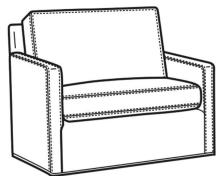

Oliver / 5745-SW
 Swivel Chair (26.5W)
 Outside: 26.5W x 35D x 34H
 Inside: 20W x 21D

Oliver / 5746
 Chair & 1/2 (45.5W)
 Outside: 45.5W x 35D x 34H
 Inside: 40W x 21D

Oliver / 5748
 Ott & 1/2 (39W X 26D)
 Outside: 39W x 26D x 16.5H
 Inside: 0W x 0D

Oliver / 5748-ST
 Storage & 1/2 (39W X 26D)
 Outside: 39W x 26D x 17H
 Inside: 0W x 0D

Oliver / L5740-00
 Leather Sofa (80W)
 Outside: 80W x 35D x 34H
 Inside: 73W x 21D

Oliver / L5740-S
 Leather Queen Sleeper (75W)
 Outside: 75W x 36D x 34H
 Inside: 68W x 21D

Oliver / L5742-S
 Leather Full Sleeper (68.5W)
 Outside: 68.5W x 36D x 34H
 Inside: 61.5W x 21D

Oliver / L5744
 Leather Loveseat (52W)
 Outside: 52W x 35D x 34H
 Inside: 45W x 21D

Oliver / L5745
 Leather Chair (26.5W)
 Outside: 26.5W x 35D x 34H
 Inside: 20W x 21D

Oliver / L5745-SW
 Leather Swivel Chair (26.5W)
 Outside: 26.5W x 35D x 34H
 Inside: 20W x 21D

Oliver / L5746
 Leather Chair & 1/2 (45.5W)
 Outside: 45.5W x 35D x 34H
 Inside: 40W x 21D

Oliver / L5746-S
 Leather Twin Sleeper (45.5W)
 Outside: 45.5W x 36D x 34H
 Inside: 40W x 21D