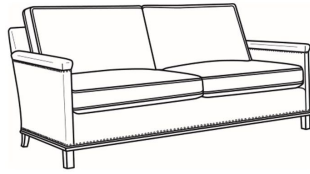

Gotham / L5535

DESCRIPTION:	Chair (27.5W)
OUTSIDE:	27.5"W x 35"D x 34"H
INSIDE:	22"W x 21"D
SEAT:	19"H
ARM:	25"H
BACK RAIL:	31"H
COM:	Plain: 96 sq ft
WEIGHT:	50 lbs

L = available in leather

Standard Features:

Box Border Back

Standard with leather gimp and small nail trim

May be shown with optional features

GOTHAM

Standard Seat Cushion: Mayfair Seat
 Standard Back Pillow: Fiber Back

Also available:

Gotham / L5537
 Leather Ottoman (25.5W X 19D)
 Outside: 25.5W x 19D x 16.5H
 Inside: 0W x 0D

Gotham / 5537
 Ottoman Without Nails (25.5W X 19D)
 Outside: 25.5W x 19D x 16.5H
 Inside: 0W x 0D

Gotham / 5537-N
 Ottoman W/ Nails (25.5W X 19D)
 Outside: 25.5W x 19D x 16.5H
 Inside: 0W x 0D

Gotham / 5530
 Sofa Without Nails (75W)
 Outside: 75W x 35D x 34H
 Inside: 69W x 21D

Gotham / 5530-00
 Sofa Without Nails (80.5W)
 Outside: 80.5W x 35D x 34H
 Inside: 75W x 21D

Gotham / 5530-00N
 Sofa With Nails (80.5W)
 Outside: 80.5W x 35D x 34H
 Inside: 75W x 21D

Gotham / 5530-20
Sofa Without Nails (80.5W)
Outside: 80.5W x 35D x 34H
Inside: 75W x 21D