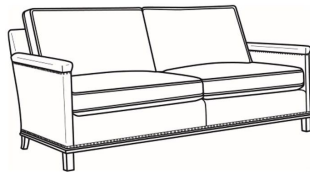

Gotham / L5530-20
Leather Sofa (80.5W)
Outside: 80.5W x 35D x 34H
Inside: 75W x 21D