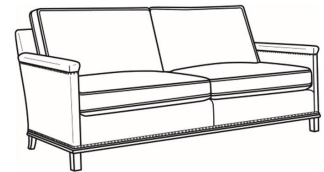

Gotham / L5530-22
Leather Sofa (75W)
Outside: 75W x 35D x 34H
Inside: 69W x 21D