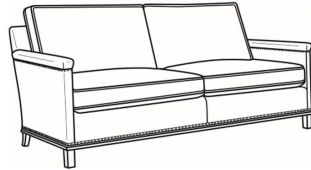

Gotham / L5530-20
Leather Sofa (80.5W)
Outside: 80.5W x 35D x 34H
Inside: 75W x 21D