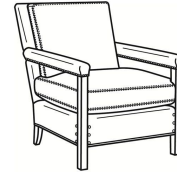

**Liam / L5533-05**

DESCRIPTION:	Chair (29.5W)
OUTSIDE:	29.5"W x 37"D x 36"H
INSIDE:	23"W x 21"D
SEAT:	20.5"H
ARM:	25"H
BACK RAIL:	35.5"H
COM:	Plain: 76 sq ft
WEIGHT:	50 lbs

Standard Features:

- Box Border Back
- Saddle-Stitched seat and back cushion
- Standard with small and medium nail trim
- Oak wood legs. Wood grain pattern is a natural characteristic of oak
- May be shown with optional features

	<b>LIAM</b>
Standard Seat Cushion:	Mayfair Seat
Standard Back Pillow:	Fiber Back

Also available:

Liam / L5533-07  
 Leather Ottoman (25.5W X 18.5D)  
 Outside: 25.5W x 18.5D x 17H  
 Inside: 0W x 0D

Liam / 5533-07  
 Ottoman (25.5W X 18.5D)  
 Outside: 25.5W x 18.5D x 17H  
 Inside: 0W x 0D

Liam / 5533-05  
 Chair (29.5W)  
 Outside: 29.5W x 37D x 36H  
 Inside: 23W x 21D