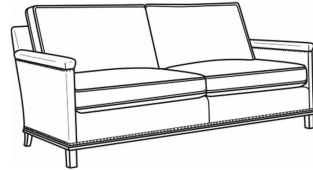

Gotham / L5530-20
Leather Sofa (80.5W)
Outside: 80.5W x 35D x 34H
Inside: 75W x 21D