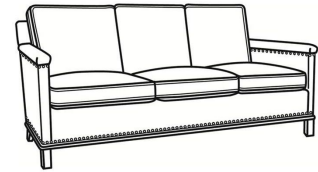

Gotham / L5530-22

DESCRIPTION:	Sofa (75W)
OUTSIDE:	75"W x 35"D x 34"H
INSIDE:	69"W x 21"D
SEAT:	19"H
ARM:	25"H
BACK RAIL:	31"H
COM:	Plain: 191 sq ft
WEIGHT:	105 lbs

L = available in leather

Standard Features:

Box Border Back

Standard with leather gimp and small nail trim

May be shown with optional features

GOTHAM

Standard Seat Cushion: Mayfair Seat
 Standard Back Pillow: Fiber Back

Also available:

Gotham / 5530
 Sofa Without Nails (75W)
 Outside: 75W x 35D x 34H
 Inside: 69W x 21D

Gotham / 5530-00
 Sofa Without Nails (80.5W)
 Outside: 80.5W x 35D x 34H
 Inside: 75W x 21D

Gotham / 5530-00N
 Sofa With Nails (80.5W)
 Outside: 80.5W x 35D x 34H
 Inside: 75W x 21D

Gotham / 5530-20
 Sofa Without Nails (80.5W)
 Outside: 80.5W x 35D x 34H
 Inside: 75W x 21D