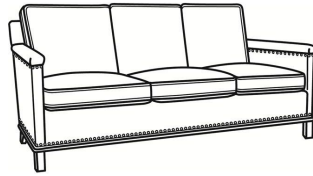

Gotham / L5530-22

DESCRIPTION:	Sofa (75W)
OUTSIDE:	75"W x 35"D x 34"H
INSIDE:	69"W x 21"D
SEAT:	19"H
ARM:	25"H
BACK RAIL:	31"H
COM:	Plain: 191 sq ft
WEIGHT:	105 lbs

L = available in leather

Standard Features:

Box Border Back

Standard with leather gimp and small nail trim

May be shown with optional features

GOTHAM

Standard Seat Cushion: Mayfair Seat
 Standard Back Pillow: Fiber Back

Also available:

Gotham / 5530
 Sofa Without Nails (75W)
 Outside: 75W x 35D x 34H
 Inside: 69W x 21D

Gotham / 5530-00
 Sofa Without Nails (80.5W)
 Outside: 80.5W x 35D x 34H
 Inside: 75W x 21D

Gotham / 5530-00N
 Sofa With Nails (80.5W)
 Outside: 80.5W x 35D x 34H
 Inside: 75W x 21D

Gotham / 5530-20
 Sofa Without Nails (80.5W)
 Outside: 80.5W x 35D x 34H
 Inside: 75W x 21D

Gotham / 5530-20N
 Sofa With Nails (80.5W)
 Outside: 80.5W x 35D x 34H
 Inside: 75W x 21D

Gotham / 5530-22
 Sofa Without Nails (75W)
 Outside: 75W x 35D x 34H
 Inside: 69W x 21D

Gotham / 5530-22N
Sofa With Nails (75W)
Outside: 75W x 35D x 34H
Inside: 69W x 21D