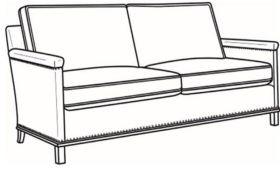

Gotham / L5530-22

DESCRIPTION:	Sofa (75W)
OUTSIDE:	75"W x 35"D x 34"H
INSIDE:	69"W x 21"D
SEAT:	19"H
ARM:	25"H
BACK RAIL:	31"H
COM:	Plain: 191 sq ft
WEIGHT:	105 lbs

L = available in leather

Standard Features:

Box Border Back

Standard with leather gimp and small nail trim

May be shown with optional features

GOTHAM

Standard Seat Cushion: Mayfair Seat
 Standard Back Pillow: Fiber Back

Also available:

Gotham / 5530
 Sofa Without Nails (75W)
 Outside: 75W x 35D x 34H
 Inside: 69W x 21D

Gotham / 5530-00
 Sofa Without Nails (80.5W)
 Outside: 80.5W x 35D x 34H
 Inside: 75W x 21D

Gotham / 5530-00N
 Sofa With Nails (80.5W)
 Outside: 80.5W x 35D x 34H
 Inside: 75W x 21D

Gotham / 5530-20
 Sofa Without Nails (80.5W)
 Outside: 80.5W x 35D x 34H
 Inside: 75W x 21D

Gotham / 5530-20N
 Sofa With Nails (80.5W)
 Outside: 80.5W x 35D x 34H
 Inside: 75W x 21D

Gotham / 5530-22
 Sofa Without Nails (75W)
 Outside: 75W x 35D x 34H
 Inside: 69W x 21D

Gotham / 5530-22N
Sofa With Nails (75W)
Outside: 75W x 35D x 34H
Inside: 69W x 21D