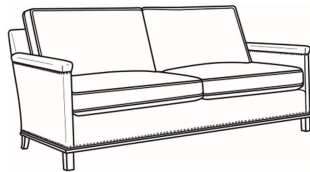

Gotham / L5530-22

DESCRIPTION:	Sofa (75W)
OUTSIDE:	75"W x 35"D x 34"H
INSIDE:	69"W x 21"D
SEAT:	19"H
ARM:	25"H
BACK RAIL:	31"H
COM:	Plain: 191 sq ft
WEIGHT:	105 lbs

L = available in leather

Standard Features:

Box Border Back

Standard with leather gimp and small nail trim

May be shown with optional features

GOTHAM

Standard Seat Cushion: Mayfair Seat
 Standard Back Pillow: Fiber Back

Also available:

Gotham / 5530
 Sofa Without Nails (75W)
 Outside: 75W x 35D x 34H
 Inside: 69W x 21D

Gotham / 5530-00
 Sofa Without Nails (80.5W)
 Outside: 80.5W x 35D x 34H
 Inside: 75W x 21D

Gotham / 5530-00N
 Sofa With Nails (80.5W)
 Outside: 80.5W x 35D x 34H
 Inside: 75W x 21D

Gotham / 5530-20
 Sofa Without Nails (80.5W)
 Outside: 80.5W x 35D x 34H
 Inside: 75W x 21D