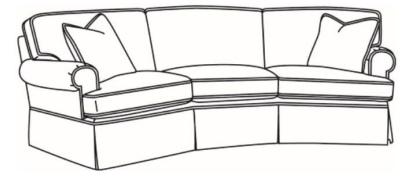

CD86 Series / CD8603S
Wedge Sofa (115W)
Outside: 115W x 51D x 38H
Inside: 0W x 22D