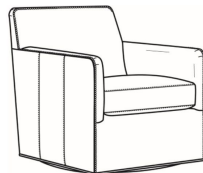

**Miranda / L4451-05**

DESCRIPTION:	Chair (28.5W)
OUTSIDE:	28.5"W x 34"D x 33"H
INSIDE:	21"W x 21"D
SEAT:	19"H
ARM:	25"H
COM:	Plain: 85 sq ft
WEIGHT:	65 lbs

**L** = available in leather

**Standard Features:**

- Tight Back
- French Seamed
- Standard with small nail trim
- May be shown with optional features

**MIRANDA**

Standard Seat Cushion: Hallmark Seat

Also available:

Miranda / L4451-07  
Leather Ottoman (25.5W X 19D)  
Outside: 25.5W x 19D x 16.5H  
Inside: 0W x 0D

Miranda / 4451-07  
Ottoman (25.5W X 19D)  
Outside: 25.5W x 19D x 16.5H  
Inside: 0W x 0D

Miranda / 4451-05  
Chair (28.5W)  
Outside: 28.5W x 34D x 33H  
Inside: 21W x 21D

Miranda / 4451-05SW  
Swivel Chair (28.5W)  
Outside: 28.5W x 34D x 33H  
Inside: 21W x 21D

Miranda / L4451-05SW  
Leather Swivel Chair (28.5W)  
Outside: 28.5W x 34D x 33H  
Inside: 21W x 21D