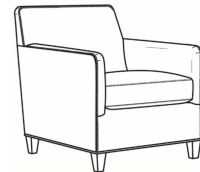

**Miranda / L4451-05**

DESCRIPTION:	Chair (28.5W)
OUTSIDE:	28.5"W x 34"D x 33"H
INSIDE:	21"W x 21"D
SEAT:	19"H
ARM:	25"H
COM:	Plain: 85 sq ft
WEIGHT:	65 lbs

**L** = available in leather

**Standard Features:**

- Tight Back
- French Seamed
- Standard with small nail trim
- May be shown with optional features

**MIRANDA**

Standard Seat Cushion: Hallmark Seat

Also available:

Miranda / L4451-07  
Leather Ottoman (25.5W X 19D)  
Outside: 25.5W x 19D x 16.5H  
Inside: 0W x 0D

Miranda / 4451-07  
Ottoman (25.5W X 19D)  
Outside: 25.5W x 19D x 16.5H  
Inside: 0W x 0D

Miranda / 4451-05  
Chair (28.5W)  
Outside: 28.5W x 34D x 33H  
Inside: 21W x 21D

Miranda / 4451-05SW  
Swivel Chair (28.5W)  
Outside: 28.5W x 34D x 33H  
Inside: 21W x 21D

Miranda / L4451-05SW  
Leather Swivel Chair (28.5W)  
Outside: 28.5W x 34D x 33H  
Inside: 21W x 21D