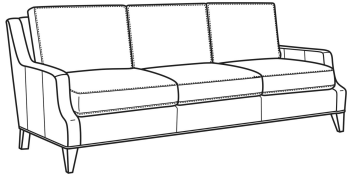

Austin / L3770-05

DESCRIPTION:	Chair (30W)
OUTSIDE:	30"W x 39"D x 35"H
INSIDE:	22"W x 22.5"D
SEAT:	20.5"H
ARM:	23"H
BACK RAIL:	34"H
COM:	Plain: 94 sq ft
WEIGHT:	60 lbs

L = available in leather

Standard Features:

Box Border Back

French Seamed

May be shown with optional features

AUSTIN

Standard Seat Cushion: Comfort Down Seat

Standard Back Pillow: Comfort Down Back

Also available:

Austin / L3770-07
Leather Ottoman (25W X 19D)
Outside: 25W x 19D x 17H
Inside: 0W x 0D

Austin / 3770-07
Ottoman (25W X 19D)
Outside: 25W x 19D x 17H
Inside: 0W x 0D

Austin / 3770-00
Sofa (87W)
Outside: 87W x 39D x 35H
Inside: 79W x 22.5D

Austin / 3770-02
Apt Sofa (78W)
Outside: 78W x 39D x 35H
Inside: 70W x 22.5D

Austin / 3770-05
Chair (30W)
Outside: 30W x 39D x 35H
Inside: 22W x 22.5D

Austin / L3770-00
Leather Sofa (87W)
Outside: 87W x 39D x 35H
Inside: 79W x 22.5D

Austin / L3770-02

Leather Apt Sofa (78W)

Outside: 78W x 39D x 35H