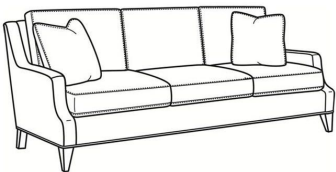

Austin / L3770-05

DESCRIPTION:	Chair (30W)
OUTSIDE:	30"W x 39"D x 35"H
INSIDE:	22"W x 22.5"D
SEAT:	20.5"H
ARM:	23"H
BACK RAIL:	34"H
COM:	Plain: 94 sq ft
WEIGHT:	60 lbs

L = available in leather

Standard Features:

Box Border Back

French Seamed

May be shown with optional features

AUSTIN

Standard Seat Cushion: Comfort Down Seat

Standard Back Pillow: Comfort Down Back

Also available:

Austin / L3770-07
Leather Ottoman (25W X 19D)
Outside: 25W x 19D x 17H
Inside: 0W x 0D

Austin / 3770-07
Ottoman (25W X 19D)
Outside: 25W x 19D x 17H
Inside: 0W x 0D

Austin / 3770-00
Sofa (87W)
Outside: 87W x 39D x 35H
Inside: 79W x 22.5D

Austin / 3770-02
Apt Sofa (78W)
Outside: 78W x 39D x 35H
Inside: 70W x 22.5D

Austin / 3770-05
Chair (30W)
Outside: 30W x 39D x 35H
Inside: 22W x 22.5D

Austin / L3770-00
Leather Sofa (87W)
Outside: 87W x 39D x 35H
Inside: 79W x 22.5D

Austin / L3770-02

Leather Apt Sofa (78W)

Outside: 78W x 39D x 35H