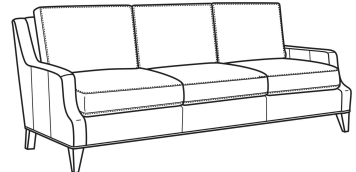

Austin / L3770-05

DESCRIPTION:	Chair (30W)
OUTSIDE:	30"W x 39"D x 35"H
INSIDE:	22"W x 22.5"D
SEAT:	20.5"H
ARM:	23"H
BACK RAIL:	34"H
COM:	Plain: 94 sq ft
WEIGHT:	60 lbs

L = available in leather

Standard Features:

Box Border Back

French Seamed

May be shown with optional features

AUSTIN

Standard Seat Cushion: Comfort Down Seat

Standard Back Pillow: Comfort Down Back

Also available:

Austin / L3770-07
Leather Ottoman (25W X 19D)
Outside: 25W x 19D x 17H
Inside: 0W x 0D

Austin / 3770-07
Ottoman (25W X 19D)
Outside: 25W x 19D x 17H
Inside: 0W x 0D

Austin / 3770-00
Sofa (87W)
Outside: 87W x 39D x 35H
Inside: 79W x 22.5D

Austin / 3770-02
Apt Sofa (78W)
Outside: 78W x 39D x 35H
Inside: 70W x 22.5D

Austin / 3770-05
Chair (30W)
Outside: 30W x 39D x 35H
Inside: 22W x 22.5D

Austin / L3770-00
Leather Sofa (87W)
Outside: 87W x 39D x 35H
Inside: 79W x 22.5D

Austin / L3770-02

Leather Apt Sofa (78W)

Outside: 78W x 39D x 35H