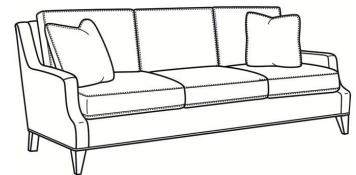

Austin / L3770-05

DESCRIPTION:	Chair (30W)
OUTSIDE:	30"W x 39"D x 35"H
INSIDE:	22"W x 22.5"D
SEAT:	20.5"H
ARM:	23"H
BACK RAIL:	34"H
COM:	Plain: 94 sq ft
WEIGHT:	60 lbs

L = available in leather

Standard Features:

Box Border Back

French Seamed

May be shown with optional features

AUSTIN

Standard Seat Cushion: Comfort Down Seat

Standard Back Pillow: Comfort Down Back

Also available:

Austin / L3770-07
Leather Ottoman (25W X 19D)
Outside: 25W x 19D x 17H
Inside: 0W x 0D

Austin / 3770-07
Ottoman (25W X 19D)
Outside: 25W x 19D x 17H
Inside: 0W x 0D

Austin / 3770-00
Sofa (87W)
Outside: 87W x 39D x 35H
Inside: 79W x 22.5D

Austin / 3770-02
Apt Sofa (78W)
Outside: 78W x 39D x 35H
Inside: 70W x 22.5D

Austin / 3770-05
Chair (30W)
Outside: 30W x 39D x 35H
Inside: 22W x 22.5D

Austin / L3770-00
Leather Sofa (87W)
Outside: 87W x 39D x 35H
Inside: 79W x 22.5D

Austin / L3770-02

Leather Apt Sofa (78W)

Outside: 78W x 39D x 35H