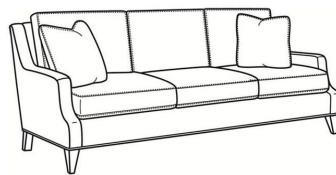

Austin / L3770-02

DESCRIPTION:	Apt Sofa (78W)
OUTSIDE:	78"W x 39"D x 35"H
INSIDE:	70"W x 22.5"D
SEAT:	20.5"H
ARM:	23"H
BACK RAIL:	34"H
COM:	Plain: 202 sq ft
WEIGHT:	165 lbs

L = available in leather

Standard Features:

Box Border Back

French Seamed

May be shown with optional features

AUSTIN

Standard Seat Cushion: Comfort Down Seat

Standard Back Pillow: Comfort Down Back

Also available:

Austin / 3770-00
Sofa (87W)
Outside: 87W x 39D x 35H
Inside: 79W x 22.5D

Austin / 3770-02
Apt Sofa (78W)
Outside: 78W x 39D x 35H
Inside: 70W x 22.5D

Austin / 3770-05
Chair (30W)
Outside: 30W x 39D x 35H
Inside: 22W x 22.5D

Austin / L3770-00
Leather Sofa (87W)
Outside: 87W x 39D x 35H
Inside: 79W x 22.5D

Austin / L3770-05
Leather Chair (30W)
Outside: 30W x 39D x 35H
Inside: 22W x 22.5D