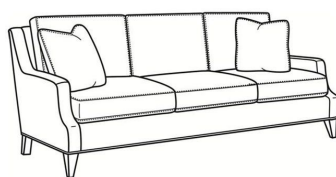

Austin / L3770-00

DESCRIPTION:	Sofa (87W)
OUTSIDE:	87"W x 39"D x 35"H
INSIDE:	79"W x 22.5"D
SEAT:	20.5"H
ARM:	23"H
BACK RAIL:	34"H
COM:	Plain: 208 sq ft
WEIGHT:	170 lbs

L = available in leather

Standard Features:

Box Border Back

French Seamed

May be shown with optional features

AUSTIN

Standard Seat Cushion: Comfort Down Seat
 Standard Back Pillow: Comfort Down Back

Also available:

Austin / 3770-00
 Sofa (87W)
 Outside: 87W x 39D x 35H
 Inside: 79W x 22.5D

Austin / 3770-02
 Apt Sofa (78W)
 Outside: 78W x 39D x 35H
 Inside: 70W x 22.5D

Austin / 3770-05
 Chair (30W)
 Outside: 30W x 39D x 35H
 Inside: 22W x 22.5D

Austin / L3770-02
 Leather Apt Sofa (78W)
 Outside: 78W x 39D x 35H
 Inside: 70W x 22.5D

Austin / L3770-05
 Leather Chair (30W)
 Outside: 30W x 39D x 35H
 Inside: 22W x 22.5D