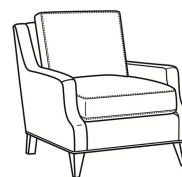

Austin / L3770-00

DESCRIPTION:	Sofa (87W)
OUTSIDE:	87"W x 39"D x 35"H
INSIDE:	79"W x 22.5"D
SEAT:	20.5"H
ARM:	23"H
BACK RAIL:	34"H
COM:	Plain: 208 sq ft
WEIGHT:	170 lbs

L = available in leather

Standard Features:

Box Border Back

French Seamed

May be shown with optional features

AUSTIN

Standard Seat Cushion: Comfort Down Seat
 Standard Back Pillow: Comfort Down Back

Also available:

Austin / 3770-00
 Sofa (87W)
 Outside: 87W x 39D x 35H
 Inside: 79W x 22.5D

Austin / 3770-02
 Apt Sofa (78W)
 Outside: 78W x 39D x 35H
 Inside: 70W x 22.5D

Austin / 3770-05
 Chair (30W)
 Outside: 30W x 39D x 35H
 Inside: 22W x 22.5D

Austin / L3770-02
 Leather Apt Sofa (78W)
 Outside: 78W x 39D x 35H
 Inside: 70W x 22.5D

Austin / L3770-05
 Leather Chair (30W)
 Outside: 30W x 39D x 35H
 Inside: 22W x 22.5D