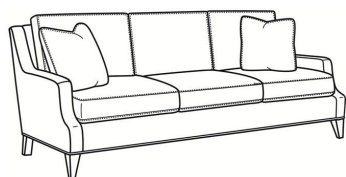

Austin / L3770-00

DESCRIPTION:	Sofa (87W)
OUTSIDE:	87"W x 39"D x 35"H
INSIDE:	79"W x 22.5"D
SEAT:	20.5"H
ARM:	23"H
BACK RAIL:	34"H
COM:	Plain: 208 sq ft
WEIGHT:	170 lbs

L = available in leather

Standard Features:

Box Border Back

French Seamed

May be shown with optional features

AUSTIN

Standard Seat Cushion: Comfort Down Seat
 Standard Back Pillow: Comfort Down Back

Also available:

Austin / 3770-00
 Sofa (87W)
 Outside: 87W x 39D x 35H
 Inside: 79W x 22.5D

Austin / 3770-02
 Apt Sofa (78W)
 Outside: 78W x 39D x 35H
 Inside: 70W x 22.5D

Austin / 3770-05
 Chair (30W)
 Outside: 30W x 39D x 35H
 Inside: 22W x 22.5D

Austin / L3770-02
 Leather Apt Sofa (78W)
 Outside: 78W x 39D x 35H
 Inside: 70W x 22.5D

Austin / L3770-05
 Leather Chair (30W)
 Outside: 30W x 39D x 35H
 Inside: 22W x 22.5D