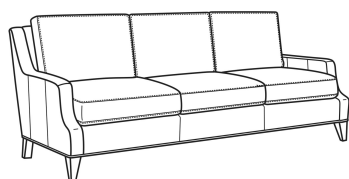

Austin / L3770-00

DESCRIPTION:	Sofa (87W)
OUTSIDE:	87"W x 39"D x 35"H
INSIDE:	79"W x 22.5"D
SEAT:	20.5"H
ARM:	23"H
BACK RAIL:	34"H
COM:	Plain: 208 sq ft
WEIGHT:	170 lbs

L = available in leather

Standard Features:

Box Border Back

French Seamed

May be shown with optional features

AUSTIN

Standard Seat Cushion: Comfort Down Seat
 Standard Back Pillow: Comfort Down Back

Also available:

Austin / 3770-00
 Sofa (87W)
 Outside: 87W x 39D x 35H
 Inside: 79W x 22.5D

Austin / 3770-02
 Apt Sofa (78W)
 Outside: 78W x 39D x 35H
 Inside: 70W x 22.5D

Austin / 3770-05
 Chair (30W)
 Outside: 30W x 39D x 35H
 Inside: 22W x 22.5D

Austin / L3770-02
 Leather Apt Sofa (78W)
 Outside: 78W x 39D x 35H
 Inside: 70W x 22.5D

Austin / L3770-05
 Leather Chair (30W)
 Outside: 30W x 39D x 35H
 Inside: 22W x 22.5D