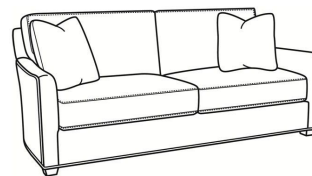

Murphey / L2772-21

DESCRIPTION:	Long Sofa (92.5W)
OUTSIDE:	92.5"W x 39.5"D x 34"H
INSIDE:	84.5"W x 21"D
SEAT:	19"H
ARM:	24.5"H
BACK RAIL:	31"H
COM:	Plain: 229 sq ft
WEIGHT:	170 lbs

L = available in leather
SC = available slipcovered

Standard Features:

- Box Border Back
- French Seamed
- May be shown with optional features

MURPHEY

Standard Seat Cushion: Mayfair Seat
 Standard Back Pillow: Fiber Back

Also available:

Murphey / 2772-05
 Chair (30W)
 Outside: 30W x 39.5D x 34H
 Inside: 20.5W x 21D

Murphey / 2772-05SW
 Swivel Chair (30W)
 Outside: 30W x 39.5D x 34H
 Inside: 20.5W x 21D

Murphey / 2772-20
 Sofa (82.5W)
 Outside: 82.5W x 39.5D x 34H
 Inside: 72.5W x 21D

Murphey / 2772-21
 Long Sofa (92.5W)
 Outside: 92.5W x 39.5D x 34H
 Inside: 84.5W x 21D

Murphey / 2772-05SC
 Slipcovered Chair (30W)
 Outside: 30W x 39.5D x 34H
 Inside: 20.5W x 21D

Murphey / 2772-05SWSC
 Slipcovered Swivel Chair (30W)
 Outside: 30W x 39.5D x 34H
 Inside: 20.5W x 21D

Murphey / 2772-20SC
Slipcovered Sofa (82.5W)
Outside: 82.5W x 39.5D x 34H
Inside: 72.5W x 21D