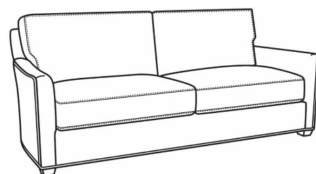

Standard Features:

- Box Border Back
- French Seamed
- May be shown with optional features

MURPHEY

Standard Seat Cushion: Mayfair Seat
 Standard Back Pillow: Fiber Back

Also available:

Murphey / 2772-05
 Chair (30W)
 Outside: 30W x 39.5D x 34H
 Inside: 20.5W x 21D

Murphey / 2772-05SW
 Swivel Chair (30W)
 Outside: 30W x 39.5D x 34H
 Inside: 20.5W x 21D

Murphey / 2772-20
 Sofa (82.5W)
 Outside: 82.5W x 39.5D x 34H
 Inside: 72.5W x 21D

Murphey / 2772-21
 Long Sofa (92.5W)
 Outside: 92.5W x 39.5D x 34H
 Inside: 84.5W x 21D

Murphey / 2772-05SC
 Slipcovered Chair (30W)
 Outside: 30W x 39.5D x 34H
 Inside: 20.5W x 21D

Murphey / 2772-05SWSC
 Slipcovered Swivel Chair (30W)
 Outside: 30W x 39.5D x 34H
 Inside: 20.5W x 21D

Murphey / 2772-20SC
Slipcovered Sofa (82.5W)
Outside: 82.5W x 39.5D x 34H
Inside: 72.5W x 21D

Murphey / 2772-21SC
Slipcovered Long Sofa (92.5W)
Outside: 92.5W x 39.5D x 34H
Inside: 84.5W x 21D

Murphey / L2772-05
Leather Chair (30W)
Outside: 30W x 39.5D x 34H
Inside: 20.5W x 21D

Murphey / L2772-05SW
Leather Swivel Chair (30W)
Outside: 30W x 39.5D x 34H
Inside: 20.5W x 21D