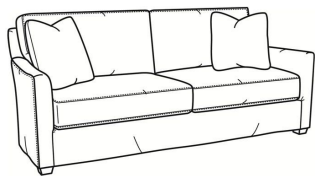

Murphey / L2772-21

DESCRIPTION:	Long Sofa (92.5W)
OUTSIDE:	92.5"W x 39.5"D x 34"H
INSIDE:	84.5"W x 21"D
SEAT:	19"H
ARM:	24.5"H
BACK RAIL:	31"H
COM:	Plain: 229 sq ft
WEIGHT:	170 lbs

L = available in leather
SC = available slipcovered

Standard Features:

- Box Border Back
- French Seamed
- May be shown with optional features

MURPHEY

Standard Seat Cushion: Mayfair Seat
 Standard Back Pillow: Fiber Back

Also available:

Murphey / 2772-05
 Chair (30W)
 Outside: 30W x 39.5D x 34H
 Inside: 20.5W x 21D

Murphey / 2772-05SW
 Swivel Chair (30W)
 Outside: 30W x 39.5D x 34H
 Inside: 20.5W x 21D

Murphey / 2772-20
 Sofa (82.5W)
 Outside: 82.5W x 39.5D x 34H
 Inside: 72.5W x 21D

Murphey / 2772-21
 Long Sofa (92.5W)
 Outside: 92.5W x 39.5D x 34H
 Inside: 84.5W x 21D

Murphey / 2772-05SC
 Slipcovered Chair (30W)
 Outside: 30W x 39.5D x 34H
 Inside: 20.5W x 21D

Murphey / 2772-05SWSC
 Slipcovered Swivel Chair (30W)
 Outside: 30W x 39.5D x 34H
 Inside: 20.5W x 21D

Murphey / 2772-20SC
Slipcovered Sofa (82.5W)
Outside: 82.5W x 39.5D x 34H
Inside: 72.5W x 21D