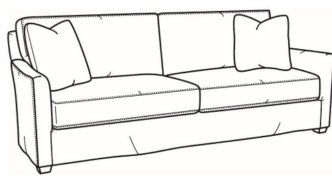

Murphey / L2772-21

DESCRIPTION:	Long Sofa (92.5W)
OUTSIDE:	92.5"W x 39.5"D x 34"H
INSIDE:	84.5"W x 21"D
SEAT:	19"H
ARM:	24.5"H
BACK RAIL:	31"H
COM:	Plain: 229 sq ft
WEIGHT:	170 lbs

L = available in leather
SC = available slipcovered

Standard Features:

- Box Border Back
- French Seamed
- May be shown with optional features

MURPHEY

Standard Seat Cushion: Mayfair Seat
 Standard Back Pillow: Fiber Back

Also available:

Murphey / 2772-05
 Chair (30W)
 Outside: 30W x 39.5D x 34H
 Inside: 20.5W x 21D

Murphey / 2772-05SW
 Swivel Chair (30W)
 Outside: 30W x 39.5D x 34H
 Inside: 20.5W x 21D

Murphey / 2772-20
 Sofa (82.5W)
 Outside: 82.5W x 39.5D x 34H
 Inside: 72.5W x 21D

Murphey / 2772-21
 Long Sofa (92.5W)
 Outside: 92.5W x 39.5D x 34H
 Inside: 84.5W x 21D

Murphey / 2772-05SC
 Slipcovered Chair (30W)
 Outside: 30W x 39.5D x 34H
 Inside: 20.5W x 21D

Murphey / 2772-05SWSC
 Slipcovered Swivel Chair (30W)
 Outside: 30W x 39.5D x 34H
 Inside: 20.5W x 21D

Murphey / 2772-20SC
Slipcovered Sofa (82.5W)
Outside: 82.5W x 39.5D x 34H
Inside: 72.5W x 21D