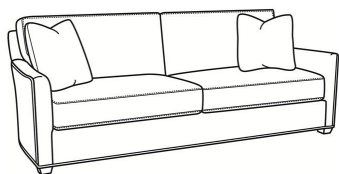

Murphey / L2772-21

DESCRIPTION:	Long Sofa (92.5W)
OUTSIDE:	92.5"W x 39.5"D x 34"H
INSIDE:	84.5"W x 21"D
SEAT:	19"H
ARM:	24.5"H
BACK RAIL:	31"H
COM:	Plain: 229 sq ft
WEIGHT:	170 lbs

L = available in leather
SC = available slipcovered

Standard Features:

- Box Border Back
- French Seamed
- May be shown with optional features

MURPHEY

Standard Seat Cushion: Mayfair Seat
 Standard Back Pillow: Fiber Back

Also available:

Murphey / 2772-05
 Chair (30W)
 Outside: 30W x 39.5D x 34H
 Inside: 20.5W x 21D

Murphey / 2772-05SW
 Swivel Chair (30W)
 Outside: 30W x 39.5D x 34H
 Inside: 20.5W x 21D

Murphey / 2772-20
 Sofa (82.5W)
 Outside: 82.5W x 39.5D x 34H
 Inside: 72.5W x 21D

Murphey / 2772-21
 Long Sofa (92.5W)
 Outside: 92.5W x 39.5D x 34H
 Inside: 84.5W x 21D

Murphey / 2772-05SC
 Slipcovered Chair (30W)
 Outside: 30W x 39.5D x 34H
 Inside: 20.5W x 21D

Murphey / 2772-05SWSC
 Slipcovered Swivel Chair (30W)
 Outside: 30W x 39.5D x 34H
 Inside: 20.5W x 21D

Murphey / 2772-20SC
Slipcovered Sofa (82.5W)
Outside: 82.5W x 39.5D x 34H
Inside: 72.5W x 21D