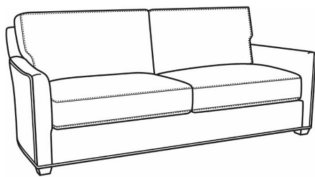

Murphey / L2772-20
Leather Sofa (82.5W)
Outside: 82.5W x 39.5D x 34H
Inside: 72.5W x 21D