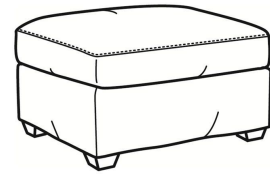

**Murphey / L2772-05SW**

DESCRIPTION:	Swivel Chair (30W)
OUTSIDE:	30"W x 39.5"D x 34"H
INSIDE:	20.5"W x 21"D
SEAT:	19"H
ARM:	24.5"H
BACK RAIL:	31"H
COM:	Plain: 96 sq ft
WEIGHT:	70 lbs

**L** = available in leather  
**SC** = available slipcovered

**Standard Features:**

- Box Border Back
- French Seamed
- May be shown with optional features

**MURPHEY**

Standard Seat Cushion: Mayfair Seat  
 Standard Back Pillow: Fiber Back

Also available:

Murphey / L2772-07  
 Leather Ottoman (27W X 22D)  
 Outside: 27W x 22D x 17H  
 Inside: 0W x 0D

Murphey / 2772-07  
 Ottoman (27W X 22D)  
 Outside: 27W x 22D x 17H  
 Inside: 0W x 0D

Murphey / 2772-07SC  
 Slipcovered Ottoman (27W X 22D)  
 Outside: 27W x 22D x 17H  
 Inside: 0W x 0D

Murphey / 2772-05  
 Chair (30W)  
 Outside: 30W x 39.5D x 34H  
 Inside: 20.5W x 21D

Murphey / 2772-05SW  
 Swivel Chair (30W)  
 Outside: 30W x 39.5D x 34H  
 Inside: 20.5W x 21D

Murphey / 2772-20  
 Sofa (82.5W)  
 Outside: 82.5W x 39.5D x 34H  
 Inside: 72.5W x 21D

Murphey / 2772-21  
Long Sofa (92.5W)  
Outside: 92.5W x 39.5D x 34H  
Inside: 84.5W x 21D