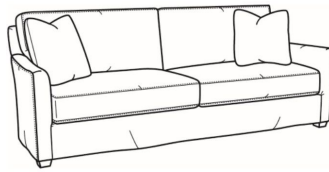

Murphey / 2772-21SC
Slipcovered Long Sofa (92.5W)
Outside: 92.5W x 39.5D x 34H
Inside: 84.5W x 21D