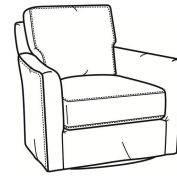

**Murphey / L2772-05SW**

DESCRIPTION:	Swivel Chair (30W)
OUTSIDE:	30"W x 39.5"D x 34"H
INSIDE:	20.5"W x 21"D
SEAT:	19"H
ARM:	24.5"H
BACK RAIL:	31"H
COM:	Plain: 96 sq ft
WEIGHT:	70 lbs

**L** = available in leather  
**SC** = available slipcovered

Murphey / 2772-07  
 Ottoman (27W X 22D)  
 Outside: 27W x 22D x 17H  
 Inside: 0W x 0D

Murphey / 2772-07SC  
 Slipcovered Ottoman (27W X 22D)  
 Outside: 27W x 22D x 17H  
 Inside: 0W x 0D

Murphey / 2772-05  
 Chair (30W)  
 Outside: 30W x 39.5D x 34H  
 Inside: 20.5W x 21D

Murphey / 2772-05SW  
 Swivel Chair (30W)  
 Outside: 30W x 39.5D x 34H  
 Inside: 20.5W x 21D

Murphey / 2772-20  
 Sofa (82.5W)  
 Outside: 82.5W x 39.5D x 34H  
 Inside: 72.5W x 21D

Murphey / 2772-21  
Long Sofa (92.5W)  
Outside: 92.5W x 39.5D x 34H  
Inside: 84.5W x 21D

Murphey / 2772-05SC  
Slipcovered Chair (30W)  
Outside: 30W x 39.5D x 34H  
Inside: 20.5W x 21D

Murphey / 2772-05SWSC  
Slipcovered Swivel Chair (30W)  
Outside: 30W x 39.5D x 34H  
Inside: 20.5W x 21D