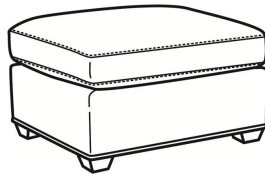

**Murphey / L2772-05SW**

DESCRIPTION:	Swivel Chair (30W)
OUTSIDE:	30"W x 39.5"D x 34"H
INSIDE:	20.5"W x 21"D
SEAT:	19"H
ARM:	24.5"H
BACK RAIL:	31"H
COM:	Plain: 96 sq ft
WEIGHT:	70 lbs

**L** = available in leather  
**SC** = available slipcovered

**Standard Features:**

- Box Border Back
- French Seamed
- May be shown with optional features

**MURPHEY**

Standard Seat Cushion: Mayfair Seat  
 Standard Back Pillow: Fiber Back

Also available:

Murphey / L2772-07  
 Leather Ottoman (27W X 22D)  
 Outside: 27W x 22D x 17H  
 Inside: 0W x 0D

Murphey / 2772-07  
 Ottoman (27W X 22D)  
 Outside: 27W x 22D x 17H  
 Inside: 0W x 0D

Murphey / 2772-07SC  
 Slipcovered Ottoman (27W X 22D)  
 Outside: 27W x 22D x 17H  
 Inside: 0W x 0D

Murphey / 2772-05  
 Chair (30W)  
 Outside: 30W x 39.5D x 34H  
 Inside: 20.5W x 21D

Murphey / 2772-05SW  
 Swivel Chair (30W)  
 Outside: 30W x 39.5D x 34H  
 Inside: 20.5W x 21D

Murphey / 2772-20  
 Sofa (82.5W)  
 Outside: 82.5W x 39.5D x 34H  
 Inside: 72.5W x 21D

Murphey / 2772-21  
Long Sofa (92.5W)  
Outside: 92.5W x 39.5D x 34H  
Inside: 84.5W x 21D