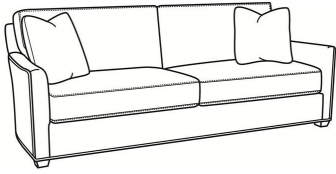

**Murphey / L2772-05SW**

DESCRIPTION:	Swivel Chair (30W)
OUTSIDE:	30"W x 39.5"D x 34"H
INSIDE:	20.5"W x 21"D
SEAT:	19"H
ARM:	24.5"H
BACK RAIL:	31"H
COM:	Plain: 96 sq ft
WEIGHT:	70 lbs

**L** = available in leather  
**SC** = available slipcovered

**Standard Features:**

- Box Border Back
- French Seamed
- May be shown with optional features

**MURPHEY**

Standard Seat Cushion: Mayfair Seat  
 Standard Back Pillow: Fiber Back

Also available:

Murphey / L2772-07  
 Leather Ottoman (27W X 22D)  
 Outside: 27W x 22D x 17H  
 Inside: 0W x 0D

Murphey / 2772-07  
 Ottoman (27W X 22D)  
 Outside: 27W x 22D x 17H  
 Inside: 0W x 0D

Murphey / 2772-07SC  
 Slipcovered Ottoman (27W X 22D)  
 Outside: 27W x 22D x 17H  
 Inside: 0W x 0D

Murphey / 2772-05  
 Chair (30W)  
 Outside: 30W x 39.5D x 34H  
 Inside: 20.5W x 21D

Murphey / 2772-05SW  
 Swivel Chair (30W)  
 Outside: 30W x 39.5D x 34H  
 Inside: 20.5W x 21D

Murphey / 2772-20  
 Sofa (82.5W)  
 Outside: 82.5W x 39.5D x 34H  
 Inside: 72.5W x 21D

Murphey / 2772-21  
Long Sofa (92.5W)  
Outside: 92.5W x 39.5D x 34H  
Inside: 84.5W x 21D