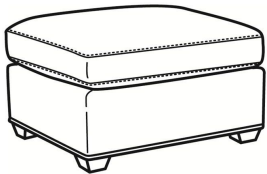

**Murphey / L2772-05SW**

DESCRIPTION:	Swivel Chair (30W)
OUTSIDE:	30"W x 39.5"D x 34"H
INSIDE:	20.5"W x 21"D
SEAT:	19"H
ARM:	24.5"H
BACK RAIL:	31"H
COM:	Plain: 96 sq ft
WEIGHT:	70 lbs

**L** = available in leather  
**SC** = available slipcovered

**Standard Features:**

- Box Border Back
- French Seamed
- May be shown with optional features

**MURPHEY**

Standard Seat Cushion: Mayfair Seat  
 Standard Back Pillow: Fiber Back

Also available:

Murphey / L2772-07  
 Leather Ottoman (27W X 22D)  
 Outside: 27W x 22D x 17H  
 Inside: 0W x 0D

Murphey / 2772-07  
 Ottoman (27W X 22D)  
 Outside: 27W x 22D x 17H  
 Inside: 0W x 0D

Murphey / 2772-07SC  
 Slipcovered Ottoman (27W X 22D)  
 Outside: 27W x 22D x 17H  
 Inside: 0W x 0D

Murphey / 2772-05  
 Chair (30W)  
 Outside: 30W x 39.5D x 34H  
 Inside: 20.5W x 21D

Murphey / 2772-05SW  
 Swivel Chair (30W)  
 Outside: 30W x 39.5D x 34H  
 Inside: 20.5W x 21D

Murphey / 2772-20  
 Sofa (82.5W)  
 Outside: 82.5W x 39.5D x 34H  
 Inside: 72.5W x 21D

Murphey / 2772-21  
Long Sofa (92.5W)  
Outside: 92.5W x 39.5D x 34H  
Inside: 84.5W x 21D