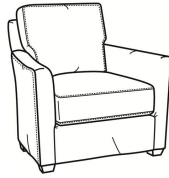

**Murphey / L2772-05SW**

DESCRIPTION:	Swivel Chair (30W)
OUTSIDE:	30"W x 39.5"D x 34"H
INSIDE:	20.5"W x 21"D
SEAT:	19"H
ARM:	24.5"H
BACK RAIL:	31"H
COM:	Plain: 96 sq ft
WEIGHT:	70 lbs

**L** = available in leather  
**SC** = available slipcovered

**Standard Features:**

- Box Border Back
- French Seamed
- May be shown with optional features

**MURPHEY**

Standard Seat Cushion: Mayfair Seat  
 Standard Back Pillow: Fiber Back

Also available:

Murphey / L2772-07  
 Leather Ottoman (27W X 22D)  
 Outside: 27W x 22D x 17H  
 Inside: 0W x 0D

Murphey / 2772-07  
 Ottoman (27W X 22D)  
 Outside: 27W x 22D x 17H  
 Inside: 0W x 0D

Murphey / 2772-07SC  
 Slipcovered Ottoman (27W X 22D)  
 Outside: 27W x 22D x 17H  
 Inside: 0W x 0D

Murphey / 2772-05  
 Chair (30W)  
 Outside: 30W x 39.5D x 34H  
 Inside: 20.5W x 21D

Murphey / 2772-05SW  
 Swivel Chair (30W)  
 Outside: 30W x 39.5D x 34H  
 Inside: 20.5W x 21D

Murphey / 2772-20  
 Sofa (82.5W)  
 Outside: 82.5W x 39.5D x 34H  
 Inside: 72.5W x 21D

Murphey / 2772-21  
Long Sofa (92.5W)  
Outside: 92.5W x 39.5D x 34H  
Inside: 84.5W x 21D