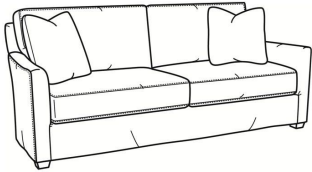

**Murphey / L2772-05SW**

DESCRIPTION:	Swivel Chair (30W)
OUTSIDE:	30"W x 39.5"D x 34"H
INSIDE:	20.5"W x 21"D
SEAT:	19"H
ARM:	24.5"H
BACK RAIL:	31"H
COM:	Plain: 96 sq ft
WEIGHT:	70 lbs

**L** = available in leather  
**SC** = available slipcovered

Murphey / 2772-07  
 Ottoman (27W X 22D)  
 Outside: 27W x 22D x 17H  
 Inside: 0W x 0D

Murphey / 2772-07SC  
 Slipcovered Ottoman (27W X 22D)  
 Outside: 27W x 22D x 17H  
 Inside: 0W x 0D

Murphey / 2772-05  
 Chair (30W)  
 Outside: 30W x 39.5D x 34H  
 Inside: 20.5W x 21D

Murphey / 2772-05SW  
 Swivel Chair (30W)  
 Outside: 30W x 39.5D x 34H  
 Inside: 20.5W x 21D

Murphey / 2772-20  
 Sofa (82.5W)  
 Outside: 82.5W x 39.5D x 34H  
 Inside: 72.5W x 21D

Murphey / 2772-21  
Long Sofa (92.5W)  
Outside: 92.5W x 39.5D x 34H  
Inside: 84.5W x 21D

Murphey / 2772-05SC  
Slipcovered Chair (30W)  
Outside: 30W x 39.5D x 34H  
Inside: 20.5W x 21D

Murphey / 2772-05SWSC  
Slipcovered Swivel Chair (30W)  
Outside: 30W x 39.5D x 34H  
Inside: 20.5W x 21D