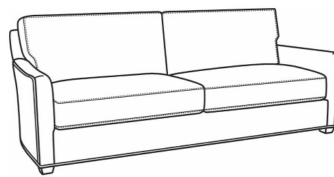

Murphey / 2772-07
 Ottoman (27W X 22D)
 Outside: 27W x 22D x 17H
 Inside: 0W x 0D

Murphey / 2772-07SC
 Slipcovered Ottoman (27W X 22D)
 Outside: 27W x 22D x 17H
 Inside: 0W x 0D

Murphey / 2772-05
 Chair (30W)
 Outside: 30W x 39.5D x 34H
 Inside: 20.5W x 21D

Murphey / 2772-05SW
 Swivel Chair (30W)
 Outside: 30W x 39.5D x 34H
 Inside: 20.5W x 21D

Murphey / 2772-20
 Sofa (82.5W)
 Outside: 82.5W x 39.5D x 34H
 Inside: 72.5W x 21D

Murphey / 2772-21
Long Sofa (92.5W)
Outside: 92.5W x 39.5D x 34H
Inside: 84.5W x 21D

Murphey / 2772-05SC
Slipcovered Chair (30W)
Outside: 30W x 39.5D x 34H
Inside: 20.5W x 21D

Murphey / 2772-05SWSC
Slipcovered Swivel Chair (30W)
Outside: 30W x 39.5D x 34H
Inside: 20.5W x 21D

Murphey / 2772-20SC
Slipcovered Sofa (82.5W)
Outside: 82.5W x 39.5D x 34H
Inside: 72.5W x 21D

Murphey / 2772-21SC
Slipcovered Long Sofa (92.5W)
Outside: 92.5W x 39.5D x 34H
Inside: 84.5W x 21D

Murphey / L2772-05SW
Leather Swivel Chair (30W)
Outside: 30W x 39.5D x 34H
Inside: 20.5W x 21D

Murphey / L2772-20
Leather Sofa (82.5W)
Outside: 82.5W x 39.5D x 34H
Inside: 72.5W x 21D