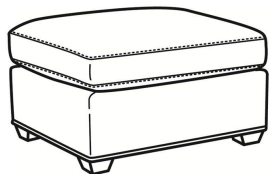

Murphey / L2772-05

DESCRIPTION:	Chair (30W)
OUTSIDE:	30"W x 39.5"D x 34"H
INSIDE:	20.5"W x 21"D
SEAT:	19"H
ARM:	24.5"H
BACK RAIL:	31"H
COM:	Plain: 96 sq ft
WEIGHT:	65 lbs

L = available in leather
SC = available slipcovered

Standard Features:

- Box Border Back
- French Seamed
- May be shown with optional features

MURPHEY

Standard Seat Cushion: Mayfair Seat
 Standard Back Pillow: Fiber Back

Also available:

Murphey / L2772-07
 Leather Ottoman (27W X 22D)
 Outside: 27W x 22D x 17H
 Inside: 0W x 0D

Murphey / 2772-07
 Ottoman (27W X 22D)
 Outside: 27W x 22D x 17H
 Inside: 0W x 0D

Murphey / 2772-07SC
 Slipcovered Ottoman (27W X 22D)
 Outside: 27W x 22D x 17H
 Inside: 0W x 0D

Murphey / 2772-05
 Chair (30W)
 Outside: 30W x 39.5D x 34H
 Inside: 20.5W x 21D

Murphey / 2772-05SW
 Swivel Chair (30W)
 Outside: 30W x 39.5D x 34H
 Inside: 20.5W x 21D

Murphey / 2772-20
 Sofa (82.5W)
 Outside: 82.5W x 39.5D x 34H
 Inside: 72.5W x 21D

Murphey / 2772-21
Long Sofa (92.5W)
Outside: 92.5W x 39.5D x 34H
Inside: 84.5W x 21D