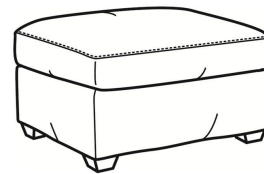

Murphey / L2772-05

DESCRIPTION:	Chair (30W)
OUTSIDE:	30"W x 39.5"D x 34"H
INSIDE:	20.5"W x 21"D
SEAT:	19"H
ARM:	24.5"H
BACK RAIL:	31"H
COM:	Plain: 96 sq ft
WEIGHT:	65 lbs

L = available in leather
SC = available slipcovered

Standard Features:

- Box Border Back
- French Seamed
- May be shown with optional features

MURPHEY

Standard Seat Cushion: Mayfair Seat
 Standard Back Pillow: Fiber Back

Also available:

Murphey / L2772-07
 Leather Ottoman (27W X 22D)
 Outside: 27W x 22D x 17H
 Inside: 0W x 0D

Murphey / 2772-07
 Ottoman (27W X 22D)
 Outside: 27W x 22D x 17H
 Inside: 0W x 0D

Murphey / 2772-07SC
 Slipcovered Ottoman (27W X 22D)
 Outside: 27W x 22D x 17H
 Inside: 0W x 0D

Murphey / 2772-05
 Chair (30W)
 Outside: 30W x 39.5D x 34H
 Inside: 20.5W x 21D

Murphey / 2772-05SW
 Swivel Chair (30W)
 Outside: 30W x 39.5D x 34H
 Inside: 20.5W x 21D

Murphey / 2772-20
 Sofa (82.5W)
 Outside: 82.5W x 39.5D x 34H
 Inside: 72.5W x 21D

Murphey / 2772-21
Long Sofa (92.5W)
Outside: 92.5W x 39.5D x 34H
Inside: 84.5W x 21D