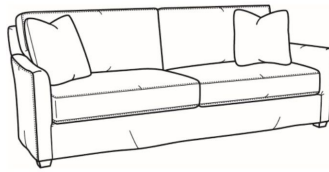

Murphey / L2772-05

DESCRIPTION:	Chair (30W)
OUTSIDE:	30"W x 39.5"D x 34"H
INSIDE:	20.5"W x 21"D
SEAT:	19"H
ARM:	24.5"H
BACK RAIL:	31"H
COM:	Plain: 96 sq ft
WEIGHT:	65 lbs

L = available in leather
SC = available slipcovered

Murphey / 2772-07
 Ottoman (27W X 22D)
 Outside: 27W x 22D x 17H
 Inside: 0W x 0D

Murphey / 2772-07SC
 Slipcovered Ottoman (27W X 22D)
 Outside: 27W x 22D x 17H
 Inside: 0W x 0D

Murphey / 2772-05
 Chair (30W)
 Outside: 30W x 39.5D x 34H
 Inside: 20.5W x 21D

Murphey / 2772-05SW
 Swivel Chair (30W)
 Outside: 30W x 39.5D x 34H
 Inside: 20.5W x 21D

Murphey / 2772-20
 Sofa (82.5W)
 Outside: 82.5W x 39.5D x 34H
 Inside: 72.5W x 21D

Murphey / 2772-21
Long Sofa (92.5W)
Outside: 92.5W x 39.5D x 34H
Inside: 84.5W x 21D

Murphey / 2772-05SC
Slipcovered Chair (30W)
Outside: 30W x 39.5D x 34H
Inside: 20.5W x 21D

Murphey / 2772-05SWSC
Slipcovered Swivel Chair (30W)
Outside: 30W x 39.5D x 34H
Inside: 20.5W x 21D

Murphey / 2772-20SC
Slipcovered Sofa (82.5W)
Outside: 82.5W x 39.5D x 34H
Inside: 72.5W x 21D