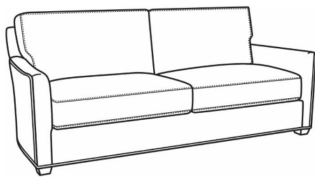

Murphey / L2772-05

DESCRIPTION:	Chair (30W)
OUTSIDE:	30"W x 39.5"D x 34"H
INSIDE:	20.5"W x 21"D
SEAT:	19"H
ARM:	24.5"H
BACK RAIL:	31"H
COM:	Plain: 96 sq ft
WEIGHT:	65 lbs

L = available in leather
SC = available slipcovered

Murphey / 2772-05SW
 Swivel Chair (30W)
 Outside: 30W x 39.5D x 34H
 Inside: 20.5W x 21D

Murphey / 2772-20
 Sofa (82.5W)
 Outside: 82.5W x 39.5D x 34H
 Inside: 72.5W x 21D

Murphey / 2772-21
Long Sofa (92.5W)
Outside: 92.5W x 39.5D x 34H
Inside: 84.5W x 21D

Murphey / 2772-05SC
Slipcovered Chair (30W)
Outside: 30W x 39.5D x 34H
Inside: 20.5W x 21D

Murphey / 2772-05SWSC
Slipcovered Swivel Chair (30W)
Outside: 30W x 39.5D x 34H
Inside: 20.5W x 21D

Murphey / 2772-20SC
Slipcovered Sofa (82.5W)
Outside: 82.5W x 39.5D x 34H
Inside: 72.5W x 21D

Murphey / 2772-21SC
Slipcovered Long Sofa (92.5W)
Outside: 92.5W x 39.5D x 34H
Inside: 84.5W x 21D

Murphey / L2772-05SW
Leather Swivel Chair (30W)
Outside: 30W x 39.5D x 34H
Inside: 20.5W x 21D

Murphey / L2772-20
Leather Sofa (82.5W)
Outside: 82.5W x 39.5D x 34H
Inside: 72.5W x 21D