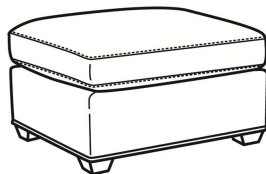

Murphey / L2772-05

DESCRIPTION:	Chair (30W)
OUTSIDE:	30"W x 39.5"D x 34"H
INSIDE:	20.5"W x 21"D
SEAT:	19"H
ARM:	24.5"H
BACK RAIL:	31"H
COM:	Plain: 96 sq ft
WEIGHT:	65 lbs

L = available in leather
SC = available slipcovered

Standard Features:

- Box Border Back
- French Seamed
- May be shown with optional features

MURPHEY

Standard Seat Cushion: Mayfair Seat
 Standard Back Pillow: Fiber Back

Also available:

Murphey / L2772-07
 Leather Ottoman (27W X 22D)
 Outside: 27W x 22D x 17H
 Inside: 0W x 0D

Murphey / 2772-07
 Ottoman (27W X 22D)
 Outside: 27W x 22D x 17H
 Inside: 0W x 0D

Murphey / 2772-07SC
 Slipcovered Ottoman (27W X 22D)
 Outside: 27W x 22D x 17H
 Inside: 0W x 0D

Murphey / 2772-05
 Chair (30W)
 Outside: 30W x 39.5D x 34H
 Inside: 20.5W x 21D

Murphey / 2772-05SW
 Swivel Chair (30W)
 Outside: 30W x 39.5D x 34H
 Inside: 20.5W x 21D

Murphey / 2772-20
 Sofa (82.5W)
 Outside: 82.5W x 39.5D x 34H
 Inside: 72.5W x 21D

Murphey / 2772-21
Long Sofa (92.5W)
Outside: 92.5W x 39.5D x 34H
Inside: 84.5W x 21D