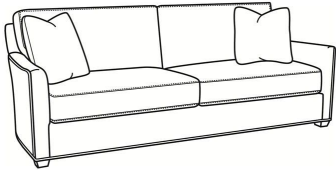

Murphey / L2772-05

DESCRIPTION:	Chair (30W)
OUTSIDE:	30"W x 39.5"D x 34"H
INSIDE:	20.5"W x 21"D
SEAT:	19"H
ARM:	24.5"H
BACK RAIL:	31"H
COM:	Plain: 96 sq ft
WEIGHT:	65 lbs

L = available in leather
SC = available slipcovered

Standard Features:

- Box Border Back
- French Seamed
- May be shown with optional features

MURPHEY

Standard Seat Cushion: Mayfair Seat
 Standard Back Pillow: Fiber Back

Also available:

Murphey / L2772-07
 Leather Ottoman (27W X 22D)
 Outside: 27W x 22D x 17H
 Inside: 0W x 0D

Murphey / 2772-07
 Ottoman (27W X 22D)
 Outside: 27W x 22D x 17H
 Inside: 0W x 0D

Murphey / 2772-07SC
 Slipcovered Ottoman (27W X 22D)
 Outside: 27W x 22D x 17H
 Inside: 0W x 0D

Murphey / 2772-05
 Chair (30W)
 Outside: 30W x 39.5D x 34H
 Inside: 20.5W x 21D

Murphey / 2772-05SW
 Swivel Chair (30W)
 Outside: 30W x 39.5D x 34H
 Inside: 20.5W x 21D

Murphey / 2772-20
 Sofa (82.5W)
 Outside: 82.5W x 39.5D x 34H
 Inside: 72.5W x 21D

Murphey / 2772-21
Long Sofa (92.5W)
Outside: 92.5W x 39.5D x 34H
Inside: 84.5W x 21D