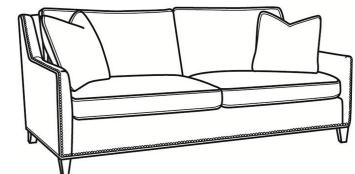

Jeremy / L2465

DESCRIPTION:	Chair (29.5W)
OUTSIDE:	29.5"W x 41"D x 36"H
INSIDE:	22"W x 22"D
SEAT:	19"H
ARM:	24"H
BACK RAIL:	34.5"H
COM:	Plain: 116 sq ft
WEIGHT:	65 lbs

L = available in leather
SC = available slipcovered

Standard Features:
 Box Border Back
 Standard with medium nail trim
 May be shown with optional features

JEREMY
 Standard Seat Cushion: Mayfair Seat
 Standard Back Pillow: Fiber Back

Also available:

Jeremy / L2467
 Leather Ottoman (25.5W X 19D)
 Outside: 25.5W x 19D x 16.5H
 Inside: 0W x 0D

Jeremy / 2467
 Ottoman (25.5W X 19D)
 Outside: 25.5W x 19D x 16.5H
 Inside: 0W x 0D

Jeremy / 2467-SC
 Slipcovered Ottoman (25.5W X 19D)
 Outside: 25.5W x 19D x 16.5H
 Inside: 0W x 0D

Jeremy / 2460
 Sofa (84.5W)
 Outside: 84.5W x 41D x 36H
 Inside: 77W x 22D

Jeremy / 2461
 Long Sofa (94.5W)
 Outside: 94.5W x 41D x 36H
 Inside: 87W x 22D

Jeremy / 2462
 Apt Sofa (76.5W)
 Outside: 76.5W x 41D x 36H
 Inside: 69W x 22D

Jeremy / 2465
Chair (29.5W)
Outside: 29.5W x 41D x 36H
Inside: 22W x 22D