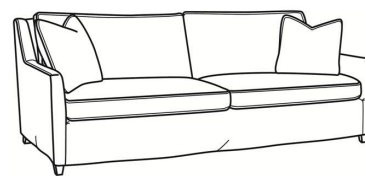

Standard Features:
 Box Border Back
 Standard with medium nail trim
 May be shown with optional features

JEREMY
 Standard Seat Cushion: Mayfair Seat
 Standard Back Pillow: Fiber Back

Also available:

Jeremy / L2467
 Leather Ottoman (25.5W X 19D)
 Outside: 25.5W x 19D x 16.5H
 Inside: 0W x 0D

Jeremy / 2467
 Ottoman (25.5W X 19D)
 Outside: 25.5W x 19D x 16.5H
 Inside: 0W x 0D

Jeremy / 2467-SC
 Slipcovered Ottoman (25.5W X 19D)
 Outside: 25.5W x 19D x 16.5H
 Inside: 0W x 0D

Jeremy / 2460
 Sofa (84.5W)
 Outside: 84.5W x 41D x 36H
 Inside: 77W x 22D

Jeremy / 2461
 Long Sofa (94.5W)
 Outside: 94.5W x 41D x 36H
 Inside: 87W x 22D

Jeremy / 2462
 Apt Sofa (76.5W)
 Outside: 76.5W x 41D x 36H
 Inside: 69W x 22D

Jeremy / 2465
Chair (29.5W)
Outside: 29.5W x 41D x 36H
Inside: 22W x 22D

Jeremy / 2460-SC
Slipcovered Sofa (84.5W)
Outside: 84.5W x 41D x 36H
Inside: 77W x 22D

Jeremy / 2461-SC
Slipcovered Long Sofa (94.5W)
Outside: 94.5W x 41D x 36H
Inside: 87W x 22D

Jeremy / 2462-SC
Slipcovered Apt Sofa (76.5W)
Outside: 76.5W x 41D x 36H
Inside: 69W x 22D