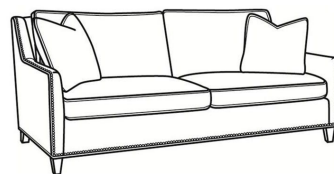

Jeremy / L2465

DESCRIPTION:	Chair (29.5W)
OUTSIDE:	29.5"W x 41"D x 36"H
INSIDE:	22"W x 22"D
SEAT:	19"H
ARM:	24"H
BACK RAIL:	34.5"H
COM:	Plain: 116 sq ft
WEIGHT:	65 lbs

L = available in leather
SC = available slipcovered

Standard Features:
 Box Border Back
 Standard with medium nail trim
 May be shown with optional features

JEREMY
 Standard Seat Cushion: Mayfair Seat
 Standard Back Pillow: Fiber Back

Also available:

Jeremy / L2467
 Leather Ottoman (25.5W X 19D)
 Outside: 25.5W x 19D x 16.5H
 Inside: 0W x 0D

Jeremy / 2467
 Ottoman (25.5W X 19D)
 Outside: 25.5W x 19D x 16.5H
 Inside: 0W x 0D

Jeremy / 2467-SC
 Slipcovered Ottoman (25.5W X 19D)
 Outside: 25.5W x 19D x 16.5H
 Inside: 0W x 0D

Jeremy / 2460
 Sofa (84.5W)
 Outside: 84.5W x 41D x 36H
 Inside: 77W x 22D

Jeremy / 2461
 Long Sofa (94.5W)
 Outside: 94.5W x 41D x 36H
 Inside: 87W x 22D

Jeremy / 2462
 Apt Sofa (76.5W)
 Outside: 76.5W x 41D x 36H
 Inside: 69W x 22D

Jeremy / 2465
Chair (29.5W)
Outside: 29.5W x 41D x 36H
Inside: 22W x 22D