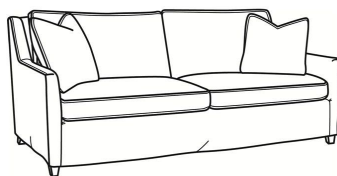

Jeremy / L2465

DESCRIPTION:	Chair (29.5W)
OUTSIDE:	29.5"W x 41"D x 36"H
INSIDE:	22"W x 22"D
SEAT:	19"H
ARM:	24"H
BACK RAIL:	34.5"H
COM:	Plain: 116 sq ft
WEIGHT:	65 lbs

L = available in leather
SC = available slipcovered

Standard Features:
 Box Border Back
 Standard with medium nail trim
 May be shown with optional features

JEREMY
 Standard Seat Cushion: Mayfair Seat
 Standard Back Pillow: Fiber Back

Also available:

Jeremy / L2467
 Leather Ottoman (25.5W X 19D)
 Outside: 25.5W x 19D x 16.5H
 Inside: 0W x 0D

Jeremy / 2467
 Ottoman (25.5W X 19D)
 Outside: 25.5W x 19D x 16.5H
 Inside: 0W x 0D

Jeremy / 2467-SC
 Slipcovered Ottoman (25.5W X 19D)
 Outside: 25.5W x 19D x 16.5H
 Inside: 0W x 0D

Jeremy / 2460
 Sofa (84.5W)
 Outside: 84.5W x 41D x 36H
 Inside: 77W x 22D

Jeremy / 2461
 Long Sofa (94.5W)
 Outside: 94.5W x 41D x 36H
 Inside: 87W x 22D

Jeremy / 2462
 Apt Sofa (76.5W)
 Outside: 76.5W x 41D x 36H
 Inside: 69W x 22D

Jeremy / 2465
Chair (29.5W)
Outside: 29.5W x 41D x 36H
Inside: 22W x 22D