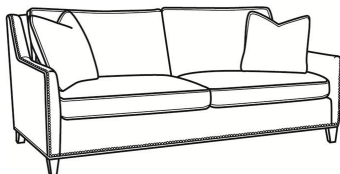

Jeremy / L2465

DESCRIPTION:	Chair (29.5W)
OUTSIDE:	29.5"W x 41"D x 36"H
INSIDE:	22"W x 22"D
SEAT:	19"H
ARM:	24"H
BACK RAIL:	34.5"H
COM:	Plain: 116 sq ft
WEIGHT:	65 lbs

L = available in leather
SC = available slipcovered

Standard Features:
 Box Border Back
 Standard with medium nail trim
 May be shown with optional features

JEREMY
 Standard Seat Cushion: Mayfair Seat
 Standard Back Pillow: Fiber Back

Also available:

Jeremy / L2467
 Leather Ottoman (25.5W X 19D)
 Outside: 25.5W x 19D x 16.5H
 Inside: 0W x 0D

Jeremy / 2467
 Ottoman (25.5W X 19D)
 Outside: 25.5W x 19D x 16.5H
 Inside: 0W x 0D

Jeremy / 2467-SC
 Slipcovered Ottoman (25.5W X 19D)
 Outside: 25.5W x 19D x 16.5H
 Inside: 0W x 0D

Jeremy / 2460
 Sofa (84.5W)
 Outside: 84.5W x 41D x 36H
 Inside: 77W x 22D