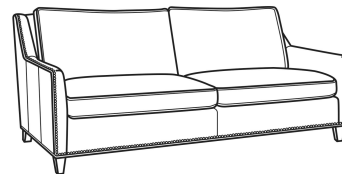

Jeremy / 2467
 Ottoman (25.5W X 19D)
 Outside: 25.5W x 19D x 16.5H
 Inside: 0W x 0D

Jeremy / 2467-SC
 Slipcovered Ottoman (25.5W X 19D)
 Outside: 25.5W x 19D x 16.5H
 Inside: 0W x 0D

Jeremy / 2460
 Sofa (84.5W)
 Outside: 84.5W x 41D x 36H
 Inside: 77W x 22D

Jeremy / 2461
 Long Sofa (94.5W)
 Outside: 94.5W x 41D x 36H
 Inside: 87W x 22D

Jeremy / 2462
 Apt Sofa (76.5W)
 Outside: 76.5W x 41D x 36H
 Inside: 69W x 22D

Jeremy / 2465
Chair (29.5W)
Outside: 29.5W x 41D x 36H
Inside: 22W x 22D

Jeremy / 2460-SC
Slipcovered Sofa (84.5W)
Outside: 84.5W x 41D x 36H
Inside: 77W x 22D

Jeremy / 2461-SC
Slipcovered Long Sofa (94.5W)
Outside: 94.5W x 41D x 36H
Inside: 87W x 22D

Jeremy / 2462-SC
Slipcovered Apt Sofa (76.5W)
Outside: 76.5W x 41D x 36H
Inside: 69W x 22D

Jeremy / 2465-SC
Slipcovered Chair (29.5W)
Outside: 29.5W x 41D x 36H
Inside: 22W x 22D

Jeremy / L2460
Leather Sofa (84.5W)
Outside: 84.5W x 41D x 36H
Inside: 77W x 22D

Jeremy / L2461
Leather Long Sofa (94.5W)
Outside: 94.5W x 41D x 36H
Inside: 87W x 22D