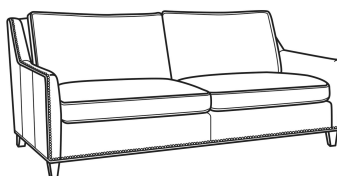

Jeremy / 2467
 Ottoman (25.5W X 19D)
 Outside: 25.5W x 19D x 16.5H
 Inside: 0W x 0D

Jeremy / 2467-SC
 Slipcovered Ottoman (25.5W X 19D)
 Outside: 25.5W x 19D x 16.5H
 Inside: 0W x 0D

Jeremy / 2460
 Sofa (84.5W)
 Outside: 84.5W x 41D x 36H
 Inside: 77W x 22D

Jeremy / 2461
 Long Sofa (94.5W)
 Outside: 94.5W x 41D x 36H
 Inside: 87W x 22D

Jeremy / 2462
 Apt Sofa (76.5W)
 Outside: 76.5W x 41D x 36H
 Inside: 69W x 22D

Jeremy / 2465
Chair (29.5W)
Outside: 29.5W x 41D x 36H
Inside: 22W x 22D

Jeremy / 2460-SC
Slipcovered Sofa (84.5W)
Outside: 84.5W x 41D x 36H
Inside: 77W x 22D

Jeremy / 2461-SC
Slipcovered Long Sofa (94.5W)
Outside: 94.5W x 41D x 36H
Inside: 87W x 22D

Jeremy / 2462-SC
Slipcovered Apt Sofa (76.5W)
Outside: 76.5W x 41D x 36H
Inside: 69W x 22D

Jeremy / 2465-SC
Slipcovered Chair (29.5W)
Outside: 29.5W x 41D x 36H
Inside: 22W x 22D

Jeremy / L2460
Leather Sofa (84.5W)
Outside: 84.5W x 41D x 36H
Inside: 77W x 22D

Jeremy / L2461
Leather Long Sofa (94.5W)
Outside: 94.5W x 41D x 36H
Inside: 87W x 22D