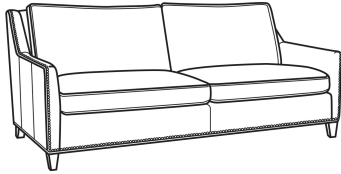

**Jeremy / L2462**

DESCRIPTION:	Apt Sofa (76.5W)
OUTSIDE:	76.5"W x 41"D x 36"H
INSIDE:	69"W x 22"D
SEAT:	19"H
ARM:	24"H
BACK RAIL:	34.5"H
COM:	Plain: 242 sq ft
WEIGHT:	170 lbs

**L** = available in leather  
**SC** = available slipcovered

Jeremy / 2460  
 Sofa (84.5W)  
 Outside: 84.5W x 41D x 36H  
 Inside: 77W x 22D

Jeremy / 2461  
 Long Sofa (94.5W)  
 Outside: 94.5W x 41D x 36H  
 Inside: 87W x 22D

Jeremy / 2462  
 Apt Sofa (76.5W)  
 Outside: 76.5W x 41D x 36H  
 Inside: 69W x 22D

Jeremy / 2465  
 Chair (29.5W)  
 Outside: 29.5W x 41D x 36H  
 Inside: 22W x 22D

Jeremy / 2460-SC  
 Slipcovered Sofa (84.5W)  
 Outside: 84.5W x 41D x 36H  
 Inside: 77W x 22D

Jeremy / 2461-SC  
 Slipcovered Long Sofa (94.5W)  
 Outside: 94.5W x 41D x 36H  
 Inside: 87W x 22D

Jeremy / 2462-SC  
Slipcovered Apt Sofa (76.5W)  
Outside: 76.5W x 41D x 36H  
Inside: 69W x 22D

Jeremy / 2465-SC  
Slipcovered Chair (29.5W)  
Outside: 29.5W x 41D x 36H  
Inside: 22W x 22D

Jeremy / L2460  
Leather Sofa (84.5W)  
Outside: 84.5W x 41D x 36H  
Inside: 77W x 22D