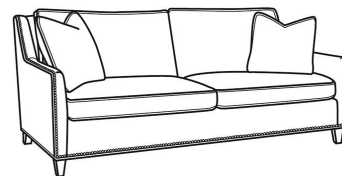

**Jeremy / L2462**

DESCRIPTION:	Apt Sofa (76.5W)
OUTSIDE:	76.5"W x 41"D x 36"H
INSIDE:	69"W x 22"D
SEAT:	19"H
ARM:	24"H
BACK RAIL:	34.5"H
COM:	Plain: 242 sq ft
WEIGHT:	170 lbs

**L** = available in leather  
**SC** = available slipcovered

**Standard Features:**

- Box Border Back
- Standard with medium nail trim
- May be shown with optional features

**JEREMY**

Standard Seat Cushion: Mayfair Seat  
 Standard Back Pillow: Fiber Back

Also available:

Jeremy / 2460  
 Sofa (84.5W)  
 Outside: 84.5W x 41D x 36H  
 Inside: 77W x 22D

Jeremy / 2461  
 Long Sofa (94.5W)  
 Outside: 94.5W x 41D x 36H  
 Inside: 87W x 22D

Jeremy / 2462  
 Apt Sofa (76.5W)  
 Outside: 76.5W x 41D x 36H  
 Inside: 69W x 22D

Jeremy / 2465  
 Chair (29.5W)  
 Outside: 29.5W x 41D x 36H  
 Inside: 22W x 22D

Jeremy / 2460-SC  
 Slipcovered Sofa (84.5W)  
 Outside: 84.5W x 41D x 36H  
 Inside: 77W x 22D

Jeremy / 2461-SC  
 Slipcovered Long Sofa (94.5W)  
 Outside: 94.5W x 41D x 36H  
 Inside: 87W x 22D