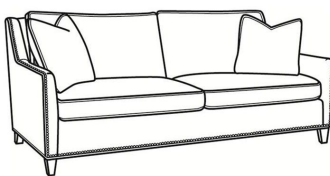

**Jeremy / L2462**

DESCRIPTION:	Apt Sofa (76.5W)
OUTSIDE:	76.5"W x 41"D x 36"H
INSIDE:	69"W x 22"D
SEAT:	19"H
ARM:	24"H
BACK RAIL:	34.5"H
COM:	Plain: 242 sq ft
WEIGHT:	170 lbs

**L** = available in leather  
**SC** = available slipcovered

**Standard Features:**

- Box Border Back
- Standard with medium nail trim
- May be shown with optional features

**JEREMY**

Standard Seat Cushion: Mayfair Seat  
 Standard Back Pillow: Fiber Back

Also available:

Jeremy / 2460  
 Sofa (84.5W)  
 Outside: 84.5W x 41D x 36H  
 Inside: 77W x 22D

Jeremy / 2461  
 Long Sofa (94.5W)  
 Outside: 94.5W x 41D x 36H  
 Inside: 87W x 22D

Jeremy / 2462  
 Apt Sofa (76.5W)  
 Outside: 76.5W x 41D x 36H  
 Inside: 69W x 22D

Jeremy / 2465  
 Chair (29.5W)  
 Outside: 29.5W x 41D x 36H  
 Inside: 22W x 22D

Jeremy / 2460-SC  
 Slipcovered Sofa (84.5W)  
 Outside: 84.5W x 41D x 36H  
 Inside: 77W x 22D

Jeremy / 2461-SC  
 Slipcovered Long Sofa (94.5W)  
 Outside: 94.5W x 41D x 36H  
 Inside: 87W x 22D