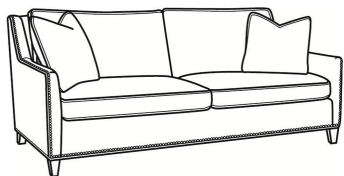

**Jeremy / L2462**

DESCRIPTION:	Apt Sofa (76.5W)
OUTSIDE:	76.5"W x 41"D x 36"H
INSIDE:	69"W x 22"D
SEAT:	19"H
ARM:	24"H
BACK RAIL:	34.5"H
COM:	Plain: 242 sq ft
WEIGHT:	170 lbs

**L** = available in leather  
**SC** = available slipcovered

**Standard Features:**

- Box Border Back
- Standard with medium nail trim
- May be shown with optional features

**JEREMY**

Standard Seat Cushion: Mayfair Seat  
 Standard Back Pillow: Fiber Back

Also available:

Jeremy / 2460  
 Sofa (84.5W)  
 Outside: 84.5W x 41D x 36H  
 Inside: 77W x 22D

Jeremy / 2461  
 Long Sofa (94.5W)  
 Outside: 94.5W x 41D x 36H  
 Inside: 87W x 22D

Jeremy / 2462  
 Apt Sofa (76.5W)  
 Outside: 76.5W x 41D x 36H  
 Inside: 69W x 22D