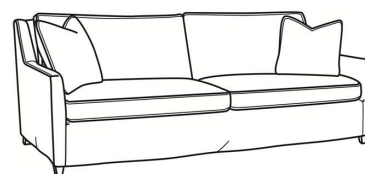

**Jeremy / L2462**

DESCRIPTION:	Apt Sofa (76.5W)
OUTSIDE:	76.5"W x 41"D x 36"H
INSIDE:	69"W x 22"D
SEAT:	19"H
ARM:	24"H
BACK RAIL:	34.5"H
COM:	Plain: 242 sq ft
WEIGHT:	170 lbs

**L** = available in leather  
**SC** = available slipcovered

**Standard Features:**

- Box Border Back
- Standard with medium nail trim
- May be shown with optional features

**JEREMY**

Standard Seat Cushion: Mayfair Seat  
 Standard Back Pillow: Fiber Back

Also available:

Jeremy / 2460  
 Sofa (84.5W)  
 Outside: 84.5W x 41D x 36H  
 Inside: 77W x 22D

Jeremy / 2461  
 Long Sofa (94.5W)  
 Outside: 94.5W x 41D x 36H  
 Inside: 87W x 22D

Jeremy / 2462  
 Apt Sofa (76.5W)  
 Outside: 76.5W x 41D x 36H  
 Inside: 69W x 22D

Jeremy / 2465  
 Chair (29.5W)  
 Outside: 29.5W x 41D x 36H  
 Inside: 22W x 22D

Jeremy / 2460-SC  
 Slipcovered Sofa (84.5W)  
 Outside: 84.5W x 41D x 36H  
 Inside: 77W x 22D

Jeremy / 2461-SC  
 Slipcovered Long Sofa (94.5W)  
 Outside: 94.5W x 41D x 36H  
 Inside: 87W x 22D