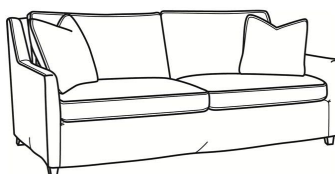

**Jeremy / L2462**

DESCRIPTION:	Apt Sofa (76.5W)
OUTSIDE:	76.5"W x 41"D x 36"H
INSIDE:	69"W x 22"D
SEAT:	19"H
ARM:	24"H
BACK RAIL:	34.5"H
COM:	Plain: 242 sq ft
WEIGHT:	170 lbs

**L** = available in leather  
**SC** = available slipcovered

**Standard Features:**

- Box Border Back
- Standard with medium nail trim
- May be shown with optional features

**JEREMY**

Standard Seat Cushion: Mayfair Seat  
 Standard Back Pillow: Fiber Back

Also available:

Jeremy / 2460  
 Sofa (84.5W)  
 Outside: 84.5W x 41D x 36H  
 Inside: 77W x 22D

Jeremy / 2461  
 Long Sofa (94.5W)  
 Outside: 94.5W x 41D x 36H  
 Inside: 87W x 22D

Jeremy / 2462  
 Apt Sofa (76.5W)  
 Outside: 76.5W x 41D x 36H  
 Inside: 69W x 22D

Jeremy / 2465  
 Chair (29.5W)  
 Outside: 29.5W x 41D x 36H  
 Inside: 22W x 22D

Jeremy / 2460-SC  
 Slipcovered Sofa (84.5W)  
 Outside: 84.5W x 41D x 36H  
 Inside: 77W x 22D

Jeremy / 2461-SC  
 Slipcovered Long Sofa (94.5W)  
 Outside: 94.5W x 41D x 36H  
 Inside: 87W x 22D