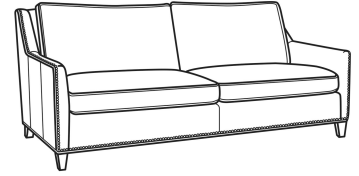

**Jeremy / L2462**

DESCRIPTION:	Apt Sofa (76.5W)
OUTSIDE:	76.5"W x 41"D x 36"H
INSIDE:	69"W x 22"D
SEAT:	19"H
ARM:	24"H
BACK RAIL:	34.5"H
COM:	Plain: 242 sq ft
WEIGHT:	170 lbs

**L** = available in leather  
**SC** = available slipcovered

Jeremy / 2460  
 Sofa (84.5W)  
 Outside: 84.5W x 41D x 36H  
 Inside: 77W x 22D

Jeremy / 2461  
 Long Sofa (94.5W)  
 Outside: 94.5W x 41D x 36H  
 Inside: 87W x 22D

Jeremy / 2462  
 Apt Sofa (76.5W)  
 Outside: 76.5W x 41D x 36H  
 Inside: 69W x 22D

Jeremy / 2465  
 Chair (29.5W)  
 Outside: 29.5W x 41D x 36H  
 Inside: 22W x 22D

Jeremy / 2460-SC  
 Slipcovered Sofa (84.5W)  
 Outside: 84.5W x 41D x 36H  
 Inside: 77W x 22D

Jeremy / 2461-SC  
 Slipcovered Long Sofa (94.5W)  
 Outside: 94.5W x 41D x 36H  
 Inside: 87W x 22D

Jeremy / 2462-SC  
Slipcovered Apt Sofa (76.5W)  
Outside: 76.5W x 41D x 36H  
Inside: 69W x 22D

Jeremy / 2465-SC  
Slipcovered Chair (29.5W)  
Outside: 29.5W x 41D x 36H  
Inside: 22W x 22D

Jeremy / L2460  
Leather Sofa (84.5W)  
Outside: 84.5W x 41D x 36H  
Inside: 77W x 22D