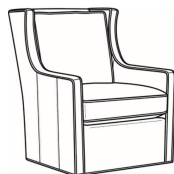

Chance / L2446-05

DESCRIPTION:	Chair (31W)
OUTSIDE:	31"W x 41"D x 41"H
INSIDE:	24.5"W x 22.5"D
SEAT:	20.5"H
ARM:	25"H
BACK RAIL:	41"H
COM:	Plain: 134 sq ft
WEIGHT:	65 lbs

L = available in leather

Standard Features:

Box Border Back

May be shown with optional features

CHANCE

Standard Seat Cushion:	Comfort Down Seat
Standard Back Pillow:	Comfort Down Back

Also available:

Chance / L2446-07
Leather Ottoman (28W X 21D)
Outside: 28W x 21D x 17.5H
Inside: 0W x 0D

Chance / 2446-07
Ottoman (28W X 21D)
Outside: 28W x 21D x 17.5H
Inside: 0W x 0D

Chance / 2446-05
Chair (31W)
Outside: 31W x 41D x 41H
Inside: 24.5W x 22.5D

Chance / 2446-05SW
Swivel Chair (31W)
Outside: 31W x 41D x 41H
Inside: 24.5W x 22.5D

Chance / L2446-05SW
Leather Swivel Chair (31W)
Outside: 31W x 41D x 41H
Inside: 24.5W x 22.5D