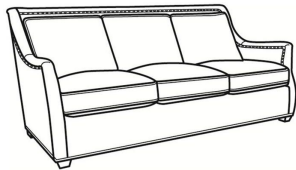

**Marcoux / L2025**

DESCRIPTION:	Chair (34W)
OUTSIDE:	34"W x 41"D x 39"H
INSIDE:	23"W x 21.5"D
SEAT:	20"H
ARM:	26.5"H
COM:	Plain: 126 sq ft
WEIGHT:	70 lbs

**L** = available in leather

**Standard Features:**

Knife Edge Back

Standard with small nail trim applied head-to-head around roll

May be shown with optional features

**MARCOUX**

Standard Seat Cushion: Comfort Down Seat  
 Standard Back Pillow: Legacy Down Back

Also available:

Marcoux / L2027  
 Leather Ottoman (29W X 23D)  
 Outside: 29W x 23D x 17H  
 Inside: 0W x 0D

Marcoux / 2027  
 Ottoman (29W X 23D)  
 Outside: 29W x 23D x 17H  
 Inside: 0W x 0D

Marcoux / 2020  
 Sofa (85.5W)  
 Outside: 85.5W x 41D x 39H  
 Inside: 76W x 21.5D

Marcoux / 2021  
 Long Sofa (97.5W)  
 Outside: 97.5W x 41D x 39H  
 Inside: 88W x 21.5D

Marcoux / 2025  
 Chair (34W)  
 Outside: 34W x 41D x 39H  
 Inside: 23W x 21.5D

Marcoux / 2025-SW  
 Swivel Chair (34W)  
 Outside: 34W x 41D x 39H  
 Inside: 23W x 21.5D