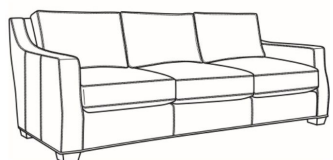

Barrett / L1990-22

DESCRIPTION:	Apt Sofa (78.5W)
OUTSIDE:	78.5"W x 43.5"D x 35.5"H
INSIDE:	66"W x 24"D
SEAT:	21"H
ARM:	26.5"H
BACK RAIL:	34.5"H
COM:	Plain: 218 sq ft
WEIGHT:	150 lbs

L = available in leather

Standard Features:

Box Border Back

Saddle-Stitched

Due to the convergence on track arm, plaids and stripes are not recommended for this frame

May be shown with optional features

BARRETT

Standard Seat Cushion:	Comfort Down Seat
Standard Back Pillow:	Comfort Down Back

Also available:

Barrett / 1990-00
Sofa (90.5W)
Outside: 90.5W x 43.5D x 35.5H
Inside: 78W x 24D

Barrett / 1990-01
Long Sofa (105W)
Outside: 105W x 43.5D x 35.5H
Inside: 92.5W x 24D

Barrett / 1990-22
Apt Sofa (78.5W)
Outside: 78.5W x 43.5D x 35.5H
Inside: 66W x 24D

Barrett / L1990-00
Leather Sofa (90.5W)
Outside: 90.5W x 43.5D x 35.5H
Inside: 78W x 24D

Barrett / L1990-01
Leather Long Sofa (105W)
Outside: 105W x 43.5D x 35.5H
Inside: 92.5W x 24D