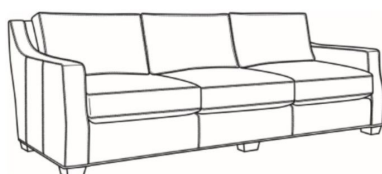

Barrett / L1990-22

DESCRIPTION:	Apt Sofa (78.5W)
OUTSIDE:	78.5"W x 43.5"D x 35.5"H
INSIDE:	66"W x 24"D
SEAT:	21"H
ARM:	26.5"H
BACK RAIL:	34.5"H
COM:	Plain: 218 sq ft
WEIGHT:	150 lbs

L = available in leather

Standard Features:

Box Border Back

Saddle-Stitched

Due to the convergence on track arm, plaids and stripes are not recommended for this frame

May be shown with optional features

BARRETT

Standard Seat Cushion:	Comfort Down Seat
Standard Back Pillow:	Comfort Down Back

Also available:

Barrett / 1990-00
Sofa (90.5W)
Outside: 90.5W x 43.5D x 35.5H
Inside: 78W x 24D

Barrett / 1990-01
Long Sofa (105W)
Outside: 105W x 43.5D x 35.5H
Inside: 92.5W x 24D

Barrett / 1990-22
Apt Sofa (78.5W)
Outside: 78.5W x 43.5D x 35.5H
Inside: 66W x 24D

Barrett / L1990-00
Leather Sofa (90.5W)
Outside: 90.5W x 43.5D x 35.5H
Inside: 78W x 24D

Barrett / L1990-01
Leather Long Sofa (105W)
Outside: 105W x 43.5D x 35.5H
Inside: 92.5W x 24D