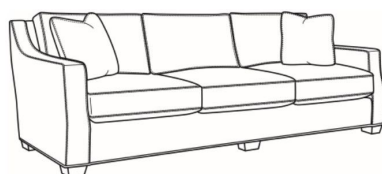

Barrett / L1990-22

DESCRIPTION:	Apt Sofa (78.5W)
OUTSIDE:	78.5"W x 43.5"D x 35.5"H
INSIDE:	66"W x 24"D
SEAT:	21"H
ARM:	26.5"H
BACK RAIL:	34.5"H
COM:	Plain: 218 sq ft
WEIGHT:	150 lbs

L = available in leather

Standard Features:

Box Border Back

Saddle-Stitched

Due to the convergence on track arm, plaids and stripes are not recommended for this frame

May be shown with optional features

BARRETT

Standard Seat Cushion:	Comfort Down Seat
Standard Back Pillow:	Comfort Down Back

Also available:

Barrett / 1990-00
Sofa (90.5W)
Outside: 90.5W x 43.5D x 35.5H
Inside: 78W x 24D

Barrett / 1990-01
Long Sofa (105W)
Outside: 105W x 43.5D x 35.5H
Inside: 92.5W x 24D

Barrett / 1990-22
Apt Sofa (78.5W)
Outside: 78.5W x 43.5D x 35.5H
Inside: 66W x 24D

Barrett / L1990-00
Leather Sofa (90.5W)
Outside: 90.5W x 43.5D x 35.5H
Inside: 78W x 24D

Barrett / L1990-01
Leather Long Sofa (105W)
Outside: 105W x 43.5D x 35.5H
Inside: 92.5W x 24D