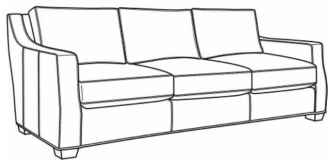

Barrett / L1990-01

DESCRIPTION:	Long Sofa (105W)
OUTSIDE:	105"W x 43.5"D x 35.5"H
INSIDE:	92.5"W x 24"D
SEAT:	21"H
ARM:	26.5"H
BACK RAIL:	34.5"H
COM:	Plain: 306 sq ft
WEIGHT:	170 lbs

L = available in leather

Standard Features:

Box Border Back

Saddle-Stitched

Due to the convergence on track arm, plaids and stripes are not recommended for this frame

May be shown with optional features

BARRETT

Standard Seat Cushion:	Comfort Down Seat
Standard Back Pillow:	Comfort Down Back

Also available:

Barrett / 1990-00
Sofa (90.5W)
Outside: 90.5W x 43.5D x 35.5H
Inside: 78W x 24D

Barrett / 1990-01
Long Sofa (105W)
Outside: 105W x 43.5D x 35.5H
Inside: 92.5W x 24D

Barrett / 1990-22
Apt Sofa (78.5W)
Outside: 78.5W x 43.5D x 35.5H
Inside: 66W x 24D

Barrett / L1990-00
Leather Sofa (90.5W)
Outside: 90.5W x 43.5D x 35.5H
Inside: 78W x 24D

Barrett / L1990-22
Leather Apt Sofa (78.5W)
Outside: 78.5W x 43.5D x 35.5H
Inside: 66W x 24D