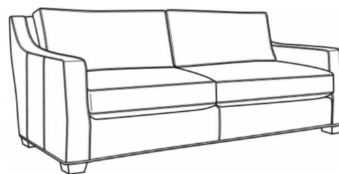

Barrett / L1990-01

DESCRIPTION:	Long Sofa (105W)
OUTSIDE:	105"W x 43.5"D x 35.5"H
INSIDE:	92.5"W x 24"D
SEAT:	21"H
ARM:	26.5"H
BACK RAIL:	34.5"H
COM:	Plain: 306 sq ft
WEIGHT:	170 lbs

L = available in leather

Standard Features:

Box Border Back

Saddle-Stitched

Due to the convergence on track arm, plaids and stripes are not recommended for this frame

May be shown with optional features

BARRETT

Standard Seat Cushion:	Comfort Down Seat
Standard Back Pillow:	Comfort Down Back

Also available:

Barrett / 1990-00
Sofa (90.5W)
Outside: 90.5W x 43.5D x 35.5H
Inside: 78W x 24D

Barrett / 1990-01
Long Sofa (105W)
Outside: 105W x 43.5D x 35.5H
Inside: 92.5W x 24D

Barrett / 1990-22
Apt Sofa (78.5W)
Outside: 78.5W x 43.5D x 35.5H
Inside: 66W x 24D

Barrett / L1990-00
Leather Sofa (90.5W)
Outside: 90.5W x 43.5D x 35.5H
Inside: 78W x 24D

Barrett / L1990-22
Leather Apt Sofa (78.5W)
Outside: 78.5W x 43.5D x 35.5H
Inside: 66W x 24D