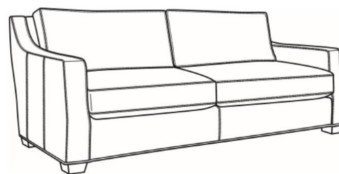

Barrett / L1990-00

DESCRIPTION:	Sofa (90.5W)
OUTSIDE:	90.5"W x 43.5"D x 35.5"H
INSIDE:	78"W x 24"D
SEAT:	21"H
ARM:	26.5"H
BACK RAIL:	34.5"H
COM:	Plain: 253 sq ft
WEIGHT:	160 lbs

L = available in leather

Standard Features:

Box Border Back

Saddle-Stitched

Due to the convergence on track arm, plaids and stripes are not recommended for this frame

May be shown with optional features

BARRETT

Standard Seat Cushion:	Comfort Down Seat
Standard Back Pillow:	Comfort Down Back

Also available:

Barrett / 1990-00
Sofa (90.5W)
Outside: 90.5W x 43.5D x 35.5H
Inside: 78W x 24D

Barrett / 1990-01
Long Sofa (105W)
Outside: 105W x 43.5D x 35.5H
Inside: 92.5W x 24D

Barrett / 1990-22
Apt Sofa (78.5W)
Outside: 78.5W x 43.5D x 35.5H
Inside: 66W x 24D

Barrett / L1990-01
Leather Long Sofa (105W)
Outside: 105W x 43.5D x 35.5H
Inside: 92.5W x 24D

Barrett / L1990-22
Leather Apt Sofa (78.5W)
Outside: 78.5W x 43.5D x 35.5H
Inside: 66W x 24D