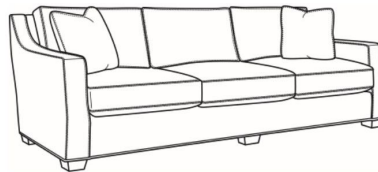

Barrett / L1990-00

DESCRIPTION:	Sofa (90.5W)
OUTSIDE:	90.5"W x 43.5"D x 35.5"H
INSIDE:	78"W x 24"D
SEAT:	21"H
ARM:	26.5"H
BACK RAIL:	34.5"H
COM:	Plain: 253 sq ft
WEIGHT:	160 lbs

L = available in leather

Standard Features:

Box Border Back

Saddle-Stitched

Due to the convergence on track arm, plaids and stripes are not recommended for this frame

May be shown with optional features

BARRETT

Standard Seat Cushion:	Comfort Down Seat
Standard Back Pillow:	Comfort Down Back

Also available:

Barrett / 1990-00
Sofa (90.5W)
Outside: 90.5W x 43.5D x 35.5H
Inside: 78W x 24D

Barrett / 1990-01
Long Sofa (105W)
Outside: 105W x 43.5D x 35.5H
Inside: 92.5W x 24D

Barrett / 1990-22
Apt Sofa (78.5W)
Outside: 78.5W x 43.5D x 35.5H
Inside: 66W x 24D