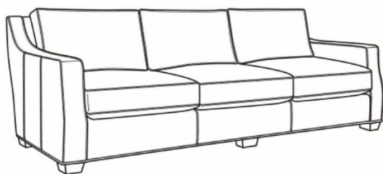

Barrett / L1990-00

DESCRIPTION:	Sofa (90.5W)
OUTSIDE:	90.5"W x 43.5"D x 35.5"H
INSIDE:	78"W x 24"D
SEAT:	21"H
ARM:	26.5"H
BACK RAIL:	34.5"H
COM:	Plain: 253 sq ft
WEIGHT:	160 lbs

L = available in leather

Standard Features:

Box Border Back

Saddle-Stitched

Due to the convergence on track arm, plaids and stripes are not recommended for this frame

May be shown with optional features

BARRETT

Standard Seat Cushion:	Comfort Down Seat
Standard Back Pillow:	Comfort Down Back

Also available:

Barrett / 1990-00
Sofa (90.5W)
Outside: 90.5W x 43.5D x 35.5H
Inside: 78W x 24D

Barrett / 1990-01
Long Sofa (105W)
Outside: 105W x 43.5D x 35.5H
Inside: 92.5W x 24D

Barrett / 1990-22
Apt Sofa (78.5W)
Outside: 78.5W x 43.5D x 35.5H
Inside: 66W x 24D

Barrett / L1990-01
Leather Long Sofa (105W)
Outside: 105W x 43.5D x 35.5H
Inside: 92.5W x 24D

Barrett / L1990-22
Leather Apt Sofa (78.5W)
Outside: 78.5W x 43.5D x 35.5H
Inside: 66W x 24D