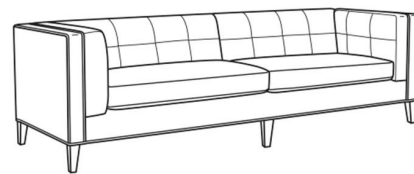

Chester / L1950-21

DESCRIPTION:	Long Sofa (100W)
OUTSIDE:	100"W x 36"D x 30"H
INSIDE:	79.5"W x 23"D
SEAT:	20"H
ARM:	30"H
COM:	Plain: 236 sq ft
WEIGHT:	190 lbs

L = available in leather

Standard Features:

Weltless Cushion

May be shown with optional features

CHESTER

Standard Seat Cushion: Hallmark Seat

Also available:

Chester / 1950-20
Sofa (82W)
Outside: 82W x 36D x 30H
Inside: 61.5W x 23D

Chester / 1950-20NS
Sofa (82W)
Outside: 82W x 36D x 30H
Inside: 61.5W x 23D

Chester / 1950-21
Long Sofa (100W)
Outside: 100W x 36D x 30H
Inside: 79.5W x 23D

Chester / 1950-21NS
Long Sofa (100W)
Outside: 100W x 36D x 30H
Inside: 79.5W x 23D

Chester / L1950-20
Leather Sofa (82W)
Outside: 82W x 36D x 30H
Inside: 61.5W x 23D