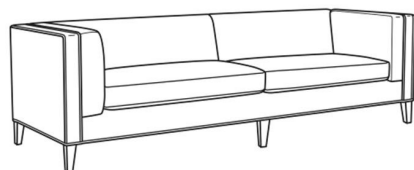

Chester / L1950-21

DESCRIPTION:	Long Sofa (100W)
OUTSIDE:	100"W x 36"D x 30"H
INSIDE:	79.5"W x 23"D
SEAT:	20"H
ARM:	30"H
COM:	Plain: 236 sq ft
WEIGHT:	190 lbs

L = available in leather

Standard Features:

Weltless Cushion

May be shown with optional features

CHESTER

Standard Seat Cushion: Hallmark Seat

Also available:

Chester / 1950-20
Sofa (82W)
Outside: 82W x 36D x 30H
Inside: 61.5W x 23D

Chester / 1950-20NS
Sofa (82W)
Outside: 82W x 36D x 30H
Inside: 61.5W x 23D

Chester / 1950-21
Long Sofa (100W)
Outside: 100W x 36D x 30H
Inside: 79.5W x 23D

Chester / 1950-21NS
Long Sofa (100W)
Outside: 100W x 36D x 30H
Inside: 79.5W x 23D

Chester / L1950-20
Leather Sofa (82W)
Outside: 82W x 36D x 30H
Inside: 61.5W x 23D