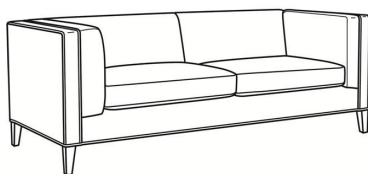

Chester / L1950-21

DESCRIPTION:	Long Sofa (100W)
OUTSIDE:	100"W x 36"D x 30"H
INSIDE:	79.5"W x 23"D
SEAT:	20"H
ARM:	30"H
COM:	Plain: 236 sq ft
WEIGHT:	190 lbs

L = available in leather

Standard Features:

Weltless Cushion

May be shown with optional features

CHESTER

Standard Seat Cushion: Hallmark Seat

Also available:

Chester / 1950-20
Sofa (82W)
Outside: 82W x 36D x 30H
Inside: 61.5W x 23D

Chester / 1950-20NS
Sofa (82W)
Outside: 82W x 36D x 30H
Inside: 61.5W x 23D

Chester / 1950-21
Long Sofa (100W)
Outside: 100W x 36D x 30H
Inside: 79.5W x 23D

Chester / 1950-21NS
Long Sofa (100W)
Outside: 100W x 36D x 30H
Inside: 79.5W x 23D

Chester / L1950-20
Leather Sofa (82W)
Outside: 82W x 36D x 30H
Inside: 61.5W x 23D