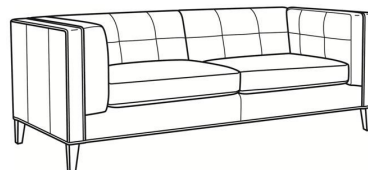

Chester / L1950-21

DESCRIPTION:	Long Sofa (100W)
OUTSIDE:	100"W x 36"D x 30"H
INSIDE:	79.5"W x 23"D
SEAT:	20"H
ARM:	30"H
COM:	Plain: 236 sq ft
WEIGHT:	190 lbs

L = available in leather

Standard Features:

Weltless Cushion

May be shown with optional features

CHESTER

Standard Seat Cushion: Hallmark Seat

Also available:

Chester / 1950-20
Sofa (82W)
Outside: 82W x 36D x 30H
Inside: 61.5W x 23D

Chester / 1950-20NS
Sofa (82W)
Outside: 82W x 36D x 30H
Inside: 61.5W x 23D

Chester / 1950-21
Long Sofa (100W)
Outside: 100W x 36D x 30H
Inside: 79.5W x 23D

Chester / 1950-21NS
Long Sofa (100W)
Outside: 100W x 36D x 30H
Inside: 79.5W x 23D

Chester / L1950-20
Leather Sofa (82W)
Outside: 82W x 36D x 30H
Inside: 61.5W x 23D