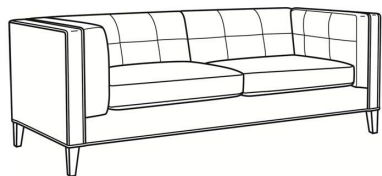

Chester / L1950-21

DESCRIPTION:	Long Sofa (100W)
OUTSIDE:	100"W x 36"D x 30"H
INSIDE:	79.5"W x 23"D
SEAT:	20"H
ARM:	30"H
COM:	Plain: 236 sq ft
WEIGHT:	190 lbs

L = available in leather

Standard Features:

Weltless Cushion

May be shown with optional features

CHESTER

Standard Seat Cushion: Hallmark Seat

Also available:

Chester / 1950-20
Sofa (82W)
Outside: 82W x 36D x 30H
Inside: 61.5W x 23D

Chester / 1950-20NS
Sofa (82W)
Outside: 82W x 36D x 30H
Inside: 61.5W x 23D

Chester / 1950-21
Long Sofa (100W)
Outside: 100W x 36D x 30H
Inside: 79.5W x 23D

Chester / 1950-21NS
Long Sofa (100W)
Outside: 100W x 36D x 30H
Inside: 79.5W x 23D

Chester / L1950-20
Leather Sofa (82W)
Outside: 82W x 36D x 30H
Inside: 61.5W x 23D