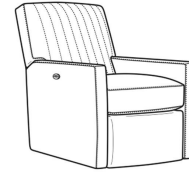

Malcolm / 1775-07  
 Ottoman (27W X 22D)  
 Outside: 27W x 22D x 17H  
 Inside: 0W x 0D

Malcolm / 1775-07SC  
 Slipcovered Ottoman (27W X 22D)  
 Outside: 27W x 22D x 17H  
 Inside: 0W x 0D

Malcolm / 1775-05  
 Chair (30.5W)  
 Outside: 30.5W x 39D x 36.5H  
 Inside: 22W x 22D

Malcolm / 1775-05CH  
 Channel Back Chair (30.5W)  
 Outside: 30.5W x 39D x 36.5H  
 Inside: 22W x 22D

Malcolm / 1775-05CHMR  
 Manual Recliner Chnl Bk (30W)  
 Outside: 30W x 41.5D x 38.5H  
 Inside: 22.5W x 22D

Malcolm / 1775-05CHPR  
 Power Recliner Chnl Bk (30W)  
 Outside: 30W x 41.5D x 38.5H  
 Inside: 22.5W x 22D

Malcolm / 1775-05CHSWMR  
 Sw Manual Recliner Chnl Bk (30W)  
 Outside: 30W x 41.5D x 38.5H  
 Inside: 22.5W x 22D

Malcolm / 1775-05CHSWPR  
 Sw Power Recliner Chnl Bk (30W)  
 Outside: 30W x 41.5D x 38.5H  
 Inside: 22.5W x 22D

Malcolm / 1775-05MR  
 Manual Recliner (30W)  
 Outside: 30W x 41.5D x 38.5H  
 Inside: 22.5W x 22D