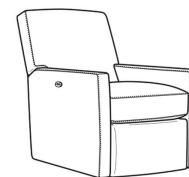

Malcolm / 1775-05CHSWPR  
 Sw Power Recliner Chnl Bk (30W)  
 Outside: 30W x 41.5D x 38.5H  
 Inside: 22.5W x 22D

Malcolm / 1775-05MR  
 Manual Recliner (30W)  
 Outside: 30W x 41.5D x 38.5H  
 Inside: 22.5W x 22D

Malcolm / 1775-05PR  
 Power Recliner (30W)  
 Outside: 30W x 41.5D x 38.5H  
 Inside: 22.5W x 22D

Malcolm / 1775-05SW  
 Swivel Chair (30.5W)  
 Outside: 30.5W x 39D x 36.5H  
 Inside: 22W x 22D

Malcolm / 1775-05SWCH  
 Channel Back SW Chair (30.5W)  
 Outside: 30.5W x 39D x 36.5H  
 Inside: 22W x 22D

Malcolm / 1775-05SWMR  
 Swivel Manual Recliner (30W)  
 Outside: 30W x 41.5D x 38.5H  
 Inside: 22.5W x 22D

Malcolm / 1775-05SWPR  
 Swivel Power Recliner (30W)  
 Outside: 30W x 41.5D x 38.5H  
 Inside: 22.5W x 22D

Malcolm / 1775-05SC  
 Slipcovered Chair (30.5W)  
 Outside: 30.5W x 39D x 36.5H  
 Inside: 22W x 22D

Malcolm / 1775-05SWSC  
 Slipcovered Swivel Chair (30.5W)  
 Outside: 30.5W x 39D x 36.5H  
 Inside: 22W x 22D