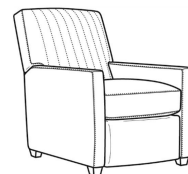

**Malcolm / L1775-05SW**

DESCRIPTION:	Swivel Chair (30.5W)
OUTSIDE:	30.5"W x 39"D x 36.5"H
INSIDE:	22"W x 22"D
SEAT:	19"H
ARM:	24"H
COM:	Plain: 90 sq ft
WEIGHT:	55 lbs

**L** = available in leather  
**SC** = available slipcovered

Malcolm / 1775-07  
 Ottoman (27W X 22D)  
 Outside: 27W x 22D x 17H  
 Inside: 0W x 0D

Malcolm / 1775-07SC  
 Slipcovered Ottoman (27W X 22D)  
 Outside: 27W x 22D x 17H  
 Inside: 0W x 0D

Malcolm / 1775-05  
 Chair (30.5W)  
 Outside: 30.5W x 39D x 36.5H  
 Inside: 22W x 22D

Malcolm / 1775-05CH  
 Channel Back Chair (30.5W)  
 Outside: 30.5W x 39D x 36.5H  
 Inside: 22W x 22D

Malcolm / 1775-05CHMR  
 Manual Recliner Chnl Bk (30W)  
 Outside: 30W x 41.5D x 38.5H  
 Inside: 22.5W x 22D

Malcolm / 1775-05CHPR  
 Power Recliner Chnl Bk (30W)  
 Outside: 30W x 41.5D x 38.5H  
 Inside: 22.5W x 22D

Malcolm / 1775-05CHSWMR  
 Sw Manual Recliner Chnl Bk (30W)  
 Outside: 30W x 41.5D x 38.5H  
 Inside: 22.5W x 22D