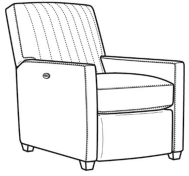

**Malcolm / L1775-05SW**

DESCRIPTION:	Swivel Chair (30.5W)
OUTSIDE:	30.5"W x 39"D x 36.5"H
INSIDE:	22"W x 22"D
SEAT:	19"H
ARM:	24"H
COM:	Plain: 90 sq ft
WEIGHT:	55 lbs

**L** = available in leather  
**SC** = available slipcovered

Malcolm / 1775-07  
 Ottoman (27W X 22D)  
 Outside: 27W x 22D x 17H  
 Inside: 0W x 0D

Malcolm / 1775-07SC  
 Slipcovered Ottoman (27W X 22D)  
 Outside: 27W x 22D x 17H  
 Inside: 0W x 0D

Malcolm / 1775-05  
 Chair (30.5W)  
 Outside: 30.5W x 39D x 36.5H  
 Inside: 22W x 22D

Malcolm / 1775-05CH  
 Channel Back Chair (30.5W)  
 Outside: 30.5W x 39D x 36.5H  
 Inside: 22W x 22D

Malcolm / 1775-05CHMR  
 Manual Recliner Chnl Bk (30W)  
 Outside: 30W x 41.5D x 38.5H  
 Inside: 22.5W x 22D

Malcolm / L1775-05SWPR  
Leather Swivel Power Recliner (30W)  
Outside: 30W x 41.5D x 38.5H  
Inside: 22.5W x 22D