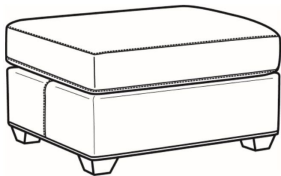

**Malcolm / L1775-05SW**

DESCRIPTION:	Swivel Chair (30.5W)
OUTSIDE:	30.5"W x 39"D x 36.5"H
INSIDE:	22"W x 22"D
SEAT:	19"H
ARM:	24"H
COM:	Plain: 90 sq ft
WEIGHT:	55 lbs

**L** = available in leather  
**SC** = available slipcovered

Standard Features:  
 Tight Back  
 French Seamed  
 May be shown with optional features

**MALCOLM**  
 Standard Seat Cushion: Hallmark Seat

Also available:

Malcolm / L1775-07  
 Leather Ottoman (27W X 22D)  
 Outside: 27W x 22D x 17H  
 Inside: 0W x 0D

Malcolm / 1775-07  
 Ottoman (27W X 22D)  
 Outside: 27W x 22D x 17H  
 Inside: 0W x 0D

Malcolm / 1775-07SC  
 Slipcovered Ottoman (27W X 22D)  
 Outside: 27W x 22D x 17H  
 Inside: 0W x 0D

Malcolm / 1775-05  
 Chair (30.5W)  
 Outside: 30.5W x 39D x 36.5H  
 Inside: 22W x 22D

Malcolm / L1775-05SWPR  
Leather Swivel Power Recliner (30W)  
Outside: 30W x 41.5D x 38.5H  
Inside: 22.5W x 22D