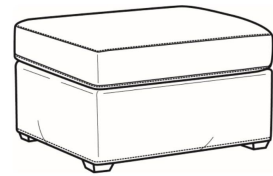

**Malcolm / L1775-05SW**

DESCRIPTION:	Swivel Chair (30.5W)
OUTSIDE:	30.5"W x 39"D x 36.5"H
INSIDE:	22"W x 22"D
SEAT:	19"H
ARM:	24"H
COM:	Plain: 90 sq ft
WEIGHT:	55 lbs

**L** = available in leather  
**SC** = available slipcovered

Standard Features:  
 Tight Back  
 French Seamed  
 May be shown with optional features

**MALCOLM**  
 Standard Seat Cushion: Hallmark Seat

Also available:

Malcolm / L1775-07  
 Leather Ottoman (27W X 22D)  
 Outside: 27W x 22D x 17H  
 Inside: 0W x 0D

Malcolm / 1775-07  
 Ottoman (27W X 22D)  
 Outside: 27W x 22D x 17H  
 Inside: 0W x 0D

Malcolm / 1775-07SC  
 Slipcovered Ottoman (27W X 22D)  
 Outside: 27W x 22D x 17H  
 Inside: 0W x 0D

Malcolm / 1775-05  
 Chair (30.5W)  
 Outside: 30.5W x 39D x 36.5H  
 Inside: 22W x 22D

Malcolm / 1775-05CH  
 Channel Back Chair (30.5W)  
 Outside: 30.5W x 39D x 36.5H  
 Inside: 22W x 22D

Malcolm / 1775-05CHMR  
 Manual Recliner Chnl Bk (30W)  
 Outside: 30W x 41.5D x 38.5H  
 Inside: 22.5W x 22D