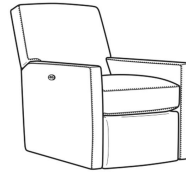

Malcolm / L1775-05  
 Leather Chair (30.5W)  
 Outside: 30.5W x 39D x 36.5H  
 Inside: 22W x 22D

Malcolm / L1775-05CH  
 Leather Channel Back Chair (30.5W)  
 Outside: 30.5W x 39D x 36.5H  
 Inside: 22W x 22D

Malcolm / L1775-05CHMR  
 Leather Manual Recliner Chnl Bk (30W)  
 Outside: 30W x 41.5D x 38.5H  
 Inside: 22.5W x 22D

Malcolm / L1775-05CHPR  
 Leather Power Recliner Chnl Bk (30W)  
 Outside: 30W x 41.5D x 38.5H  
 Inside: 22.5W x 22D

Malcolm / L1775-05MR  
Leather Manual Recliner (30W)  
Outside: 30W x 41.5D x 38.5H  
Inside: 22.5W x 22D

Malcolm / L1775-05PR  
Leather Power Recliner (30W)  
Outside: 30W x 41.5D x 38.5H  
Inside: 22.5W x 22D

Malcolm / L1775-05SWCH  
Leather Channel Back SW Chair (30.5W)  
Outside: 30.5W x 39D x 36.5H  
Inside: 22W x 22D

Malcolm / L1775-05SWMR  
Leather Swivel Manual Recliner (30W)  
Outside: 30W x 41.5D x 38.5H  
Inside: 22.5W x 22D