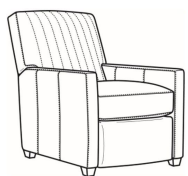

Malcolm / 1775-05PR  
 Power Recliner (30W)  
 Outside: 30W x 41.5D x 38.5H  
 Inside: 22.5W x 22D

Malcolm / 1775-05SW  
 Swivel Chair (30.5W)  
 Outside: 30.5W x 39D x 36.5H  
 Inside: 22W x 22D

Malcolm / 1775-05SWCH  
 Channel Back SW Chair (30.5W)  
 Outside: 30.5W x 39D x 36.5H  
 Inside: 22W x 22D

Malcolm / 1775-05SWMR  
 Swivel Manual Recliner (30W)  
 Outside: 30W x 41.5D x 38.5H  
 Inside: 22.5W x 22D

Malcolm / 1775-05SWPR  
 Swivel Power Recliner (30W)  
 Outside: 30W x 41.5D x 38.5H  
 Inside: 22.5W x 22D

Malcolm / 1775-05SC  
 Slipcovered Chair (30.5W)  
 Outside: 30.5W x 39D x 36.5H  
 Inside: 22W x 22D

Malcolm / 1775-05SWSC  
 Slipcovered Swivel Chair (30.5W)  
 Outside: 30.5W x 39D x 36.5H  
 Inside: 22W x 22D

Malcolm / L1775-05  
 Leather Chair (30.5W)  
 Outside: 30.5W x 39D x 36.5H  
 Inside: 22W x 22D

Malcolm / L1775-05CH  
 Leather Channel Back Chair (30.5W)  
 Outside: 30.5W x 39D x 36.5H  
 Inside: 22W x 22D