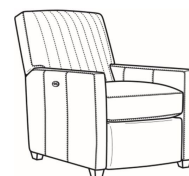

Malcolm / L1775-05CHPR
Leather Power Recliner Chnl Bk (30W)
Outside: 30W x 41.5D x 38.5H
Inside: 22.5W x 22D