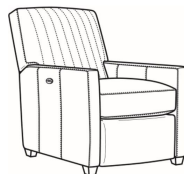

Malcolm / 1775-05SW
 Swivel Chair (30.5W)
 Outside: 30.5W x 39D x 36.5H
 Inside: 22W x 22D

Malcolm / 1775-05SWCH
 Channel Back SW Chair (30.5W)
 Outside: 30.5W x 39D x 36.5H
 Inside: 22W x 22D

Malcolm / 1775-05SC
 Slipcovered Chair (30.5W)
 Outside: 30.5W x 39D x 36.5H
 Inside: 22W x 22D

Malcolm / 1775-05SWSC
 Slipcovered Swivel Chair (30.5W)
 Outside: 30.5W x 39D x 36.5H
 Inside: 22W x 22D

Malcolm / L1775-05
 Leather Chair (30.5W)
 Outside: 30.5W x 39D x 36.5H
 Inside: 22W x 22D

Malcolm / L1775-05CH
 Leather Channel Back Chair (30.5W)
 Outside: 30.5W x 39D x 36.5H
 Inside: 22W x 22D

Malcolm / L1775-05CHMR
 Leather Manual Recliner Chnl Bk (30W)
 Outside: 30W x 41.5D x 38.5H
 Inside: 22.5W x 22D

Malcolm / L1775-05CHPR
 Leather Power Recliner Chnl Bk (30W)
 Outside: 30W x 41.5D x 38.5H
 Inside: 22.5W x 22D

Malcolm / L1775-05MR
 Leather Manual Recliner (30W)
 Outside: 30W x 41.5D x 38.5H
 Inside: 22.5W x 22D

Malcolm / L1775-05SW
 Leather Swivel Chair (30.5W)
 Outside: 30.5W x 39D x 36.5H
 Inside: 22W x 22D