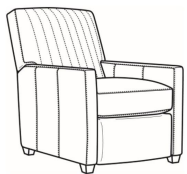

Malcolm / 1775-05
 Chair (30.5W)
 Outside: 30.5W x 39D x 36.5H
 Inside: 22W x 22D

Malcolm / 1775-05CH
 Channel Back Chair (30.5W)
 Outside: 30.5W x 39D x 36.5H
 Inside: 22W x 22D

Malcolm / 1775-05CHMR
 Manual Recliner Chnl Bk (30W)
 Outside: 30W x 41.5D x 38.5H
 Inside: 22.5W x 22D

Malcolm / 1775-05CHPR
 Power Recliner Chnl Bk (30W)
 Outside: 30W x 41.5D x 38.5H
 Inside: 22.5W x 22D

Malcolm / 1775-05MR
 Manual Recliner (30W)
 Outside: 30W x 41.5D x 38.5H
 Inside: 22.5W x 22D

Malcolm / 1775-05PR
 Power Recliner (30W)
 Outside: 30W x 41.5D x 38.5H
 Inside: 22.5W x 22D

Malcolm / 1775-05SW
 Swivel Chair (30.5W)
 Outside: 30.5W x 39D x 36.5H
 Inside: 22W x 22D

Malcolm / 1775-05SWCH
 Channel Back SW Chair (30.5W)
 Outside: 30.5W x 39D x 36.5H
 Inside: 22W x 22D

Malcolm / 1775-05SC
 Slipcovered Chair (30.5W)
 Outside: 30.5W x 39D x 36.5H
 Inside: 22W x 22D

Malcolm / 1775-05SWSC
 Slipcovered Swivel Chair (30.5W)
 Outside: 30.5W x 39D x 36.5H
 Inside: 22W x 22D

Malcolm / L1775-05
 Leather Chair (30.5W)
 Outside: 30.5W x 39D x 36.5H
 Inside: 22W x 22D

Malcolm / L1775-05CH
 Leather Channel Back Chair (30.5W)
 Outside: 30.5W x 39D x 36.5H
 Inside: 22W x 22D