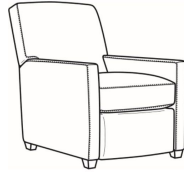

Malcolm / L1775-05PR

DESCRIPTION:	Power Recliner (30W)
OUTSIDE:	30"W x 41.5"D x 38.5"H
INSIDE:	22.5"W x 22"D
SEAT:	21.5"H
ARM:	24.5"H
COM:	Plain: 108 sq ft
WEIGHT:	95 lbs

L = available in leather
SC = available slipcovered

Malcolm / 1775-05
 Chair (30.5W)
 Outside: 30.5W x 39D x 36.5H
 Inside: 22W x 22D

Malcolm / 1775-05CH
 Channel Back Chair (30.5W)
 Outside: 30.5W x 39D x 36.5H
 Inside: 22W x 22D

Malcolm / 1775-05CHMR
 Manual Recliner Chnl Bk (30W)
 Outside: 30W x 41.5D x 38.5H
 Inside: 22.5W x 22D

Malcolm / 1775-05CHPR
 Power Recliner Chnl Bk (30W)
 Outside: 30W x 41.5D x 38.5H
 Inside: 22.5W x 22D

Malcolm / 1775-05MR
 Manual Recliner (30W)
 Outside: 30W x 41.5D x 38.5H
 Inside: 22.5W x 22D

Malcolm / 1775-05PR
 Power Recliner (30W)
 Outside: 30W x 41.5D x 38.5H
 Inside: 22.5W x 22D

Malcolm / 1775-05SW
 Swivel Chair (30.5W)
 Outside: 30.5W x 39D x 36.5H
 Inside: 22W x 22D

Malcolm / 1775-05SWCH
 Channel Back SW Chair (30.5W)
 Outside: 30.5W x 39D x 36.5H
 Inside: 22W x 22D

Malcolm / 1775-05SC
 Slipcovered Chair (30.5W)
 Outside: 30.5W x 39D x 36.5H
 Inside: 22W x 22D