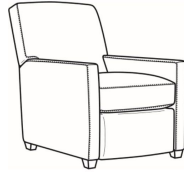

Malcolm / L1775-07
 Leather Ottoman (27W X 22D)
 Outside: 27W x 22D x 17H
 Inside: 0W x 0D

Malcolm / 1775-07
 Ottoman (27W X 22D)
 Outside: 27W x 22D x 17H
 Inside: 0W x 0D

Malcolm / 1775-07SC
 Slipcovered Ottoman (27W X 22D)
 Outside: 27W x 22D x 17H
 Inside: 0W x 0D

Malcolm / 1775-05
 Chair (30.5W)
 Outside: 30.5W x 39D x 36.5H
 Inside: 22W x 22D

Malcolm / 1775-05CH
 Channel Back Chair (30.5W)
 Outside: 30.5W x 39D x 36.5H
 Inside: 22W x 22D

Malcolm / 1775-05CHMR
 Manual Recliner Chnl Bk (30W)
 Outside: 30W x 41.5D x 38.5H
 Inside: 22.5W x 22D

Malcolm / 1775-05CHPR
 Power Recliner Chnl Bk (30W)
 Outside: 30W x 41.5D x 38.5H
 Inside: 22.5W x 22D

Malcolm / 1775-05MR
 Manual Recliner (30W)
 Outside: 30W x 41.5D x 38.5H
 Inside: 22.5W x 22D

Malcolm / 1775-05PR
 Power Recliner (30W)
 Outside: 30W x 41.5D x 38.5H
 Inside: 22.5W x 22D

Malcolm / 1775-05SW
 Swivel Chair (30.5W)
 Outside: 30.5W x 39D x 36.5H
 Inside: 22W x 22D

Malcolm / 1775-05SWCH
 Channel Back SW Chair (30.5W)
 Outside: 30.5W x 39D x 36.5H
 Inside: 22W x 22D

Malcolm / 1775-05SC
 Slipcovered Chair (30.5W)
 Outside: 30.5W x 39D x 36.5H
 Inside: 22W x 22D