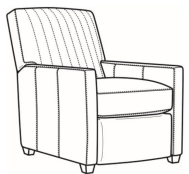

Malcolm / 1775-05
 Chair (30.5W)
 Outside: 30.5W x 39D x 36.5H
 Inside: 22W x 22D

Malcolm / 1775-05CH
 Channel Back Chair (30.5W)
 Outside: 30.5W x 39D x 36.5H
 Inside: 22W x 22D

Malcolm / 1775-05CHMR
 Manual Recliner Chnl Bk (30W)
 Outside: 30W x 41.5D x 38.5H
 Inside: 22.5W x 22D

Malcolm / 1775-05CHPR
 Power Recliner Chnl Bk (30W)
 Outside: 30W x 41.5D x 38.5H
 Inside: 22.5W x 22D

Malcolm / 1775-05MR
 Manual Recliner (30W)
 Outside: 30W x 41.5D x 38.5H
 Inside: 22.5W x 22D

Malcolm / 1775-05PR
 Power Recliner (30W)
 Outside: 30W x 41.5D x 38.5H
 Inside: 22.5W x 22D

Malcolm / 1775-05SW
 Swivel Chair (30.5W)
 Outside: 30.5W x 39D x 36.5H
 Inside: 22W x 22D

Malcolm / 1775-05SWCH
 Channel Back SW Chair (30.5W)
 Outside: 30.5W x 39D x 36.5H
 Inside: 22W x 22D

Malcolm / 1775-05SC
 Slipcovered Chair (30.5W)
 Outside: 30.5W x 39D x 36.5H
 Inside: 22W x 22D

Malcolm / 1775-05SWSC
 Slipcovered Swivel Chair (30.5W)
 Outside: 30.5W x 39D x 36.5H
 Inside: 22W x 22D

Malcolm / L1775-05
 Leather Chair (30.5W)
 Outside: 30.5W x 39D x 36.5H
 Inside: 22W x 22D

Malcolm / L1775-05CH
 Leather Channel Back Chair (30.5W)
 Outside: 30.5W x 39D x 36.5H
 Inside: 22W x 22D