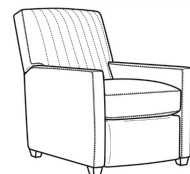

**Malcolm / L1775-05CH**

DESCRIPTION:	Channel Back Chair (30.5W)
OUTSIDE:	30.5"W x 39"D x 36.5"H
INSIDE:	22"W x 22"D
SEAT:	19"H
ARM:	24"H
COM:	Plain: 90 sq ft
WEIGHT:	55 lbs

**L** = available in leather  
**SC** = available slipcovered

Malcolm / 1775-07  
 Ottoman (27W X 22D)  
 Outside: 27W x 22D x 17H  
 Inside: 0W x 0D

Malcolm / 1775-07SC  
 Slipcovered Ottoman (27W X 22D)  
 Outside: 27W x 22D x 17H  
 Inside: 0W x 0D

Malcolm / 1775-05  
 Chair (30.5W)  
 Outside: 30.5W x 39D x 36.5H  
 Inside: 22W x 22D

Malcolm / 1775-05CH  
 Channel Back Chair (30.5W)  
 Outside: 30.5W x 39D x 36.5H  
 Inside: 22W x 22D

Malcolm / 1775-05CHMR  
 Manual Recliner Chnl Bk (30W)  
 Outside: 30W x 41.5D x 38.5H  
 Inside: 22.5W x 22D

Malcolm / 1775-05PR  
 Power Recliner (30W)  
 Outside: 30W x 41.5D x 38.5H  
 Inside: 22.5W x 22D

Malcolm / 1775-05SW  
 Swivel Chair (30.5W)  
 Outside: 30.5W x 39D x 36.5H  
 Inside: 22W x 22D

Malcolm / 1775-05SWCH  
 Channel Back SW Chair (30.5W)  
 Outside: 30.5W x 39D x 36.5H  
 Inside: 22W x 22D