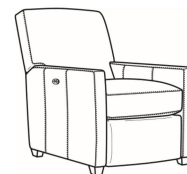

Malcolm / 1775-05PR  
 Power Recliner (30W)  
 Outside: 30W x 41.5D x 38.5H  
 Inside: 22.5W x 22D

Malcolm / 1775-05SW  
 Swivel Chair (30.5W)  
 Outside: 30.5W x 39D x 36.5H  
 Inside: 22W x 22D

Malcolm / 1775-05SWCH  
 Channel Back SW Chair (30.5W)  
 Outside: 30.5W x 39D x 36.5H  
 Inside: 22W x 22D

Malcolm / 1775-05SC  
 Slipcovered Chair (30.5W)  
 Outside: 30.5W x 39D x 36.5H  
 Inside: 22W x 22D

Malcolm / 1775-05SWSC  
 Slipcovered Swivel Chair (30.5W)  
 Outside: 30.5W x 39D x 36.5H  
 Inside: 22W x 22D

Malcolm / L1775-05  
 Leather Chair (30.5W)  
 Outside: 30.5W x 39D x 36.5H  
 Inside: 22W x 22D

Malcolm / L1775-05CHMR  
 Leather Manual Recliner Chnl Bk (30W)  
 Outside: 30W x 41.5D x 38.5H  
 Inside: 22.5W x 22D

Malcolm / L1775-05CHPR  
 Leather Power Recliner Chnl Bk (30W)  
 Outside: 30W x 41.5D x 38.5H  
 Inside: 22.5W x 22D

Malcolm / L1775-05MR  
 Leather Manual Recliner (30W)  
 Outside: 30W x 41.5D x 38.5H  
 Inside: 22.5W x 22D