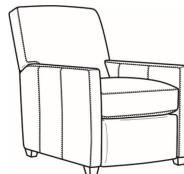

Malcolm / L1775-05MR
Leather Manual Recliner (30W)
Outside: 30W x 41.5D x 38.5H
Inside: 22.5W x 22D