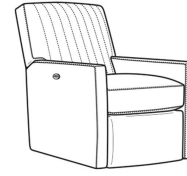

Malcolm / L1775-05CH

| | |
|--------------|----------------------------|
| DESCRIPTION: | Channel Back Chair (30.5W) |
| OUTSIDE: | 30.5"W x 39"D x 36.5"H |
| INSIDE: | 22"W x 22"D |
| SEAT: | 19"H |
| ARM: | 24"H |
| COM: | Plain: 90 sq ft |
| WEIGHT: | 55 lbs |

Also available:

Malcolm / L1775-07
Leather Ottoman (27W X 22D)
Outside: 27W x 22D x 17H
Inside: 0W x 0D

Malcolm / 1775-07
Ottoman (27W X 22D)
Outside: 27W x 22D x 17H
Inside: 0W x 0D

Malcolm / 1775-07SC
Slipcovered Ottoman (27W X 22D)
Outside: 27W x 22D x 17H
Inside: 0W x 0D

Malcolm / 1775-05
Chair (30.5W)
Outside: 30.5W x 39D x 36.5H
Inside: 22W x 22D

Malcolm / 1775-05CH
Channel Back Chair (30.5W)
Outside: 30.5W x 39D x 36.5H
Inside: 22W x 22D

Malcolm / 1775-05CHMR
Manual Recliner Chnl Bk (30W)
Outside: 30W x 41.5D x 38.5H
Inside: 22.5W x 22D

Malcolm / 1775-05CHPR
 Power Recliner Chnl Bk (30W)
 Outside: 30W x 41.5D x 38.5H
 Inside: 22.5W x 22D

Malcolm / 1775-05CHSWMR
 Sw Manual Recliner Chnl Bk (30W)
 Outside: 30W x 41.5D x 38.5H
 Inside: 22.5W x 22D