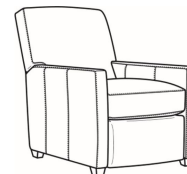

Malcolm / 1775-05PR
 Power Recliner (30W)
 Outside: 30W x 41.5D x 38.5H
 Inside: 22.5W x 22D

Malcolm / 1775-05SW
 Swivel Chair (30.5W)
 Outside: 30.5W x 39D x 36.5H
 Inside: 22W x 22D

Malcolm / 1775-05SWCH
 Channel Back SW Chair (30.5W)
 Outside: 30.5W x 39D x 36.5H
 Inside: 22W x 22D

Malcolm / 1775-05SWMR
 Swivel Manual Recliner (30W)
 Outside: 30W x 41.5D x 38.5H
 Inside: 22.5W x 22D

Malcolm / 1775-05SWPR
 Swivel Power Recliner (30W)
 Outside: 30W x 41.5D x 38.5H
 Inside: 22.5W x 22D

Malcolm / 1775-05SC
 Slipcovered Chair (30.5W)
 Outside: 30.5W x 39D x 36.5H
 Inside: 22W x 22D

Malcolm / 1775-05SWSC
 Slipcovered Swivel Chair (30.5W)
 Outside: 30.5W x 39D x 36.5H
 Inside: 22W x 22D

Malcolm / L1775-05
 Leather Chair (30.5W)
 Outside: 30.5W x 39D x 36.5H
 Inside: 22W x 22D

Malcolm / L1775-05CHMR
 Leather Manual Recliner Chnl Bk (30W)
 Outside: 30W x 41.5D x 38.5H
 Inside: 22.5W x 22D

Malcolm / L1775-05CHPR
 Leather Power Recliner Chnl Bk (30W)
 Outside: 30W x 41.5D x 38.5H
 Inside: 22.5W x 22D