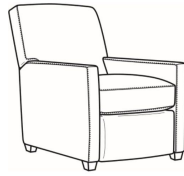

Malcolm / 1775-05MR
Manual Recliner (30W)
Outside: 30W x 41.5D x 38.5H
Inside: 22.5W x 22D