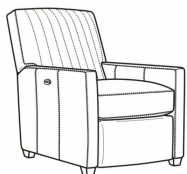

Malcolm / 1775-05PR
 Power Recliner (30W)
 Outside: 30W x 41.5D x 38.5H
 Inside: 22.5W x 22D

Malcolm / 1775-05SW
 Swivel Chair (30.5W)
 Outside: 30.5W x 39D x 36.5H
 Inside: 22W x 22D

Malcolm / 1775-05SWCH
 Channel Back SW Chair (30.5W)
 Outside: 30.5W x 39D x 36.5H
 Inside: 22W x 22D

Malcolm / 1775-05SWMR
 Swivel Manual Recliner (30W)
 Outside: 30W x 41.5D x 38.5H
 Inside: 22.5W x 22D

Malcolm / 1775-05SWPR
 Swivel Power Recliner (30W)
 Outside: 30W x 41.5D x 38.5H
 Inside: 22.5W x 22D

Malcolm / 1775-05SC
 Slipcovered Chair (30.5W)
 Outside: 30.5W x 39D x 36.5H
 Inside: 22W x 22D

Malcolm / 1775-05SWSC
 Slipcovered Swivel Chair (30.5W)
 Outside: 30.5W x 39D x 36.5H
 Inside: 22W x 22D

Malcolm / L1775-05
 Leather Chair (30.5W)
 Outside: 30.5W x 39D x 36.5H
 Inside: 22W x 22D

Malcolm / L1775-05CHMR
 Leather Manual Recliner Chnl Bk (30W)
 Outside: 30W x 41.5D x 38.5H
 Inside: 22.5W x 22D

Malcolm / L1775-05CHPR
 Leather Power Recliner Chnl Bk (30W)
 Outside: 30W x 41.5D x 38.5H
 Inside: 22.5W x 22D