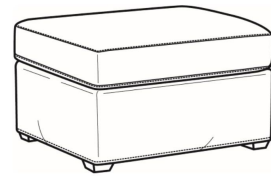

Malcolm / L1775-05CH

| | |
|--------------|----------------------------|
| DESCRIPTION: | Channel Back Chair (30.5W) |
| OUTSIDE: | 30.5"W x 39"D x 36.5"H |
| INSIDE: | 22"W x 22"D |
| SEAT: | 19"H |
| ARM: | 24"H |
| COM: | Plain: 90 sq ft |
| WEIGHT: | 55 lbs |

Also available:

Malcolm / L1775-07
Leather Ottoman (27W X 22D)
Outside: 27W x 22D x 17H
Inside: 0W x 0D

Malcolm / 1775-07
Ottoman (27W X 22D)
Outside: 27W x 22D x 17H
Inside: 0W x 0D

Malcolm / 1775-07SC
Slipcovered Ottoman (27W X 22D)
Outside: 27W x 22D x 17H
Inside: 0W x 0D

Malcolm / 1775-05
Chair (30.5W)
Outside: 30.5W x 39D x 36.5H
Inside: 22W x 22D

Malcolm / 1775-05CH
Channel Back Chair (30.5W)
Outside: 30.5W x 39D x 36.5H
Inside: 22W x 22D

Malcolm / 1775-05CHMR
Manual Recliner Chnl Bk (30W)
Outside: 30W x 41.5D x 38.5H
Inside: 22.5W x 22D