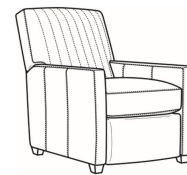

Malcolm / L1775-05CHMR
Leather Manual Recliner Chnl Bk (30W)
Outside: 30W x 41.5D x 38.5H
Inside: 22.5W x 22D