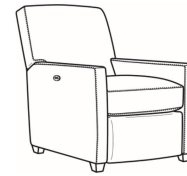

**Malcolm / L1775-05CH**

DESCRIPTION:	Channel Back Chair (30.5W)
OUTSIDE:	30.5"W x 39"D x 36.5"H
INSIDE:	22"W x 22"D
SEAT:	19"H
ARM:	24"H
COM:	Plain: 90 sq ft
WEIGHT:	55 lbs

**L** = available in leather  
**SC** = available slipcovered

Malcolm / 1775-07  
 Ottoman (27W X 22D)  
 Outside: 27W x 22D x 17H  
 Inside: 0W x 0D

Malcolm / 1775-07SC  
 Slipcovered Ottoman (27W X 22D)  
 Outside: 27W x 22D x 17H  
 Inside: 0W x 0D

Malcolm / 1775-05  
 Chair (30.5W)  
 Outside: 30.5W x 39D x 36.5H  
 Inside: 22W x 22D

Malcolm / 1775-05CH  
 Channel Back Chair (30.5W)  
 Outside: 30.5W x 39D x 36.5H  
 Inside: 22W x 22D

Malcolm / 1775-05CHMR  
 Manual Recliner Chnl Bk (30W)  
 Outside: 30W x 41.5D x 38.5H  
 Inside: 22.5W x 22D

Malcolm / 1775-05CHPR  
 Power Recliner Chnl Bk (30W)  
 Outside: 30W x 41.5D x 38.5H  
 Inside: 22.5W x 22D

Malcolm / 1775-05MR  
 Manual Recliner (30W)  
 Outside: 30W x 41.5D x 38.5H  
 Inside: 22.5W x 22D