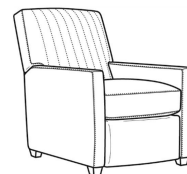

Malcolm / L1775-05CH

| | |
|--------------|----------------------------|
| DESCRIPTION: | Channel Back Chair (30.5W) |
| OUTSIDE: | 30.5"W x 39"D x 36.5"H |
| INSIDE: | 22"W x 22"D |
| SEAT: | 19"H |
| ARM: | 24"H |
| COM: | Plain: 90 sq ft |
| WEIGHT: | 55 lbs |

Also available:

Malcolm / L1775-07
Leather Ottoman (27W X 22D)
Outside: 27W x 22D x 17H
Inside: 0W x 0D

Malcolm / 1775-07
Ottoman (27W X 22D)
Outside: 27W x 22D x 17H
Inside: 0W x 0D

Malcolm / 1775-07SC
Slipcovered Ottoman (27W X 22D)
Outside: 27W x 22D x 17H
Inside: 0W x 0D

Malcolm / 1775-05
Chair (30.5W)
Outside: 30.5W x 39D x 36.5H
Inside: 22W x 22D

Malcolm / 1775-05CH
Channel Back Chair (30.5W)
Outside: 30.5W x 39D x 36.5H
Inside: 22W x 22D

Malcolm / 1775-05CHMR
Manual Recliner Chnl Bk (30W)
Outside: 30W x 41.5D x 38.5H
Inside: 22.5W x 22D

Malcolm / 1775-05CHPR
 Power Recliner Chnl Bk (30W)
 Outside: 30W x 41.5D x 38.5H
 Inside: 22.5W x 22D

Malcolm / 1775-05CHSWMR
 Sw Manual Recliner Chnl Bk (30W)
 Outside: 30W x 41.5D x 38.5H
 Inside: 22.5W x 22D