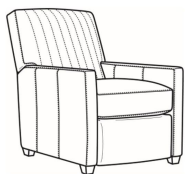

Malcolm / 1775-05
Chair (30.5W)
Outside: 30.5W x 39D x 36.5H
Inside: 22W x 22D

Malcolm / 1775-05CH
Channel Back Chair (30.5W)
Outside: 30.5W x 39D x 36.5H
Inside: 22W x 22D

Malcolm / 1775-05CHMR
Manual Recliner Chnl Bk (30W)
Outside: 30W x 41.5D x 38.5H
Inside: 22.5W x 22D

Malcolm / 1775-05PR
 Power Recliner (30W)
 Outside: 30W x 41.5D x 38.5H
 Inside: 22.5W x 22D

Malcolm / 1775-05SW
 Swivel Chair (30.5W)
 Outside: 30.5W x 39D x 36.5H
 Inside: 22W x 22D

Malcolm / 1775-05SWCH
 Channel Back SW Chair (30.5W)
 Outside: 30.5W x 39D x 36.5H
 Inside: 22W x 22D

Malcolm / 1775-05SWMR
 Swivel Manual Recliner (30W)
 Outside: 30W x 41.5D x 38.5H
 Inside: 22.5W x 22D

Malcolm / 1775-05SWPR
 Swivel Power Recliner (30W)
 Outside: 30W x 41.5D x 38.5H
 Inside: 22.5W x 22D

Malcolm / 1775-05SC
 Slipcovered Chair (30.5W)
 Outside: 30.5W x 39D x 36.5H
 Inside: 22W x 22D

Malcolm / 1775-05SWSC
 Slipcovered Swivel Chair (30.5W)
 Outside: 30.5W x 39D x 36.5H
 Inside: 22W x 22D

Malcolm / L1775-05
 Leather Chair (30.5W)
 Outside: 30.5W x 39D x 36.5H
 Inside: 22W x 22D