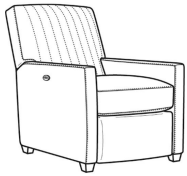

**Malcolm / L1775-05CH**

DESCRIPTION:	Channel Back Chair (30.5W)
OUTSIDE:	30.5"W x 39"D x 36.5"H
INSIDE:	22"W x 22"D
SEAT:	19"H
ARM:	24"H
COM:	Plain: 90 sq ft
WEIGHT:	55 lbs

**L** = available in leather  
**SC** = available slipcovered

Malcolm / 1775-07  
 Ottoman (27W X 22D)  
 Outside: 27W x 22D x 17H  
 Inside: 0W x 0D

Malcolm / 1775-07SC  
 Slipcovered Ottoman (27W X 22D)  
 Outside: 27W x 22D x 17H  
 Inside: 0W x 0D

Malcolm / 1775-05  
 Chair (30.5W)  
 Outside: 30.5W x 39D x 36.5H  
 Inside: 22W x 22D

Malcolm / 1775-05CH  
 Channel Back Chair (30.5W)  
 Outside: 30.5W x 39D x 36.5H  
 Inside: 22W x 22D

Malcolm / 1775-05CHMR  
 Manual Recliner Chnl Bk (30W)  
 Outside: 30W x 41.5D x 38.5H  
 Inside: 22.5W x 22D

Malcolm / 1775-05PR  
 Power Recliner (30W)  
 Outside: 30W x 41.5D x 38.5H  
 Inside: 22.5W x 22D

Malcolm / 1775-05SW  
 Swivel Chair (30.5W)  
 Outside: 30.5W x 39D x 36.5H  
 Inside: 22W x 22D

Malcolm / 1775-05SWCH  
 Channel Back SW Chair (30.5W)  
 Outside: 30.5W x 39D x 36.5H  
 Inside: 22W x 22D