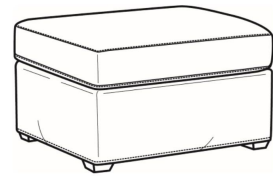

**Malcolm / L1775-05CH**

DESCRIPTION:	Channel Back Chair (30.5W)
OUTSIDE:	30.5"W x 39"D x 36.5"H
INSIDE:	22"W x 22"D
SEAT:	19"H
ARM:	24"H
COM:	Plain: 90 sq ft
WEIGHT:	55 lbs

**L** = available in leather  
**SC** = available slipcovered

Standard Features:  
 Tight Back  
 French Seamed  
 May be shown with optional features

**MALCOLM**  
 Standard Seat Cushion: Hallmark Seat

Also available:

Malcolm / L1775-07  
 Leather Ottoman (27W X 22D)  
 Outside: 27W x 22D x 17H  
 Inside: 0W x 0D

Malcolm / 1775-07  
 Ottoman (27W X 22D)  
 Outside: 27W x 22D x 17H  
 Inside: 0W x 0D

Malcolm / 1775-07SC  
 Slipcovered Ottoman (27W X 22D)  
 Outside: 27W x 22D x 17H  
 Inside: 0W x 0D

Malcolm / 1775-05  
 Chair (30.5W)  
 Outside: 30.5W x 39D x 36.5H  
 Inside: 22W x 22D

Malcolm / 1775-05CH  
 Channel Back Chair (30.5W)  
 Outside: 30.5W x 39D x 36.5H  
 Inside: 22W x 22D

Malcolm / 1775-05CHMR  
 Manual Recliner Chnl Bk (30W)  
 Outside: 30W x 41.5D x 38.5H  
 Inside: 22.5W x 22D