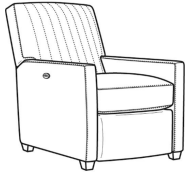

Malcolm / L1775-05CH

| | |
|--------------|----------------------------|
| DESCRIPTION: | Channel Back Chair (30.5W) |
| OUTSIDE: | 30.5"W x 39"D x 36.5"H |
| INSIDE: | 22"W x 22"D |
| SEAT: | 19"H |
| ARM: | 24"H |
| COM: | Plain: 90 sq ft |
| WEIGHT: | 55 lbs |

L = available in leather

SC = available slipcovered

Standard Features:

Tight Back

French Seamed

May be shown with optional features

MALCOLM

Standard Seat Cushion: Hallmark Seat

Also available:

Malcolm / L1775-07
Leather Ottoman (27W X 22D)
Outside: 27W x 22D x 17H
Inside: 0W x 0D

Malcolm / 1775-07
Ottoman (27W X 22D)
Outside: 27W x 22D x 17H
Inside: 0W x 0D

Malcolm / 1775-07SC
Slipcovered Ottoman (27W X 22D)
Outside: 27W x 22D x 17H
Inside: 0W x 0D

Malcolm / 1775-05
Chair (30.5W)
Outside: 30.5W x 39D x 36.5H
Inside: 22W x 22D

Malcolm / 1775-05CH
Channel Back Chair (30.5W)
Outside: 30.5W x 39D x 36.5H
Inside: 22W x 22D

Malcolm / 1775-05CHMR
Manual Recliner Chnl Bk (30W)
Outside: 30W x 41.5D x 38.5H
Inside: 22.5W x 22D