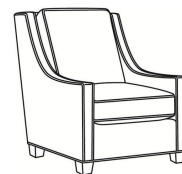

**Harper / L1726-05MR**

DESCRIPTION:	Manual Recliner (30.5W)
OUTSIDE:	30.5"W x 41"D x 40"H
INSIDE:	22"W x 20"D
SEAT:	20.5"H
ARM:	25.5"H
BACK RAIL:	36.5"H
COM:	Plain: 144 sq ft
WEIGHT:	110 lbs

**L** = available in leather

**Standard Features:**

Semi-Attached Box Border Back

Allow 18" distance from wall for full reclining position. Fully Reclined Depth: 71.5D

May be shown with optional features

**HARPER**

Standard Seat Cushion: Hallmark Seat  
Standard Back Pillow: Fiber Back

Also available:

Harper / L1728  
Leather Ottoman (27W X 22D)  
Outside: 27W x 22D x 17H  
Inside: 0W x 0D

Harper / 1728  
Ottoman (27W X 22D)  
Outside: 27W x 22D x 17H  
Inside: 0W x 0D

Harper / 1726  
Chair (30W)  
Outside: 30W x 39D x 40H  
Inside: 22W x 21.5D

Harper / 1726-05MR  
Manual Recliner (30.5W)  
Outside: 30.5W x 41D x 40H  
Inside: 22W x 20D

Harper / 1726-05PR  
Power Recliner (30.5W)  
Outside: 30.5W x 41D x 40H  
Inside: 22W x 20D

Harper / 1726-LP  
Chair (30W)  
Outside: 30W x 39D x 40H  
Inside: 22W x 21.5D