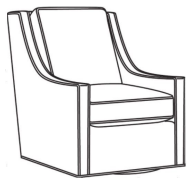

**Harper / L1726-05MR**

DESCRIPTION:	Manual Recliner (30.5W)
OUTSIDE:	30.5"W x 41"D x 40"H
INSIDE:	22"W x 20"D
SEAT:	20.5"H
ARM:	25.5"H
BACK RAIL:	36.5"H
COM:	Plain: 144 sq ft
WEIGHT:	110 lbs

**L** = available in leather

**Standard Features:**

Semi-Attached Box Border Back

Allow 18" distance from wall for full reclining position. Fully Reclined Depth: 71.5D

May be shown with optional features

**HARPER**

Standard Seat Cushion: Hallmark Seat  
Standard Back Pillow: Fiber Back

Also available:

Harper / L1728  
Leather Ottoman (27W X 22D)  
Outside: 27W x 22D x 17H  
Inside: 0W x 0D

Harper / 1728  
Ottoman (27W X 22D)  
Outside: 27W x 22D x 17H  
Inside: 0W x 0D

Harper / 1726  
Chair (30W)  
Outside: 30W x 39D x 40H  
Inside: 22W x 21.5D

Harper / 1726-05MR  
Manual Recliner (30.5W)  
Outside: 30.5W x 41D x 40H  
Inside: 22W x 20D

Harper / 1726-05PR  
Power Recliner (30.5W)  
Outside: 30.5W x 41D x 40H  
Inside: 22W x 20D

Harper / 1726-LP  
Chair (30W)  
Outside: 30W x 39D x 40H  
Inside: 22W x 21.5D