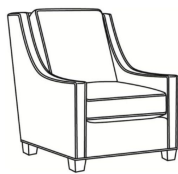

**Harper / L1726-05MR**

DESCRIPTION:	Manual Recliner (30.5W)
OUTSIDE:	30.5"W x 41"D x 40"H
INSIDE:	22"W x 20"D
SEAT:	20.5"H
ARM:	25.5"H
BACK RAIL:	36.5"H
COM:	Plain: 144 sq ft
WEIGHT:	110 lbs

**L** = available in leather

Harper / 1726-05MR  
Manual Recliner (30.5W)  
Outside: 30.5W x 41D x 40H  
Inside: 22W x 20D

Harper / 1726-05PR  
Power Recliner (30.5W)  
Outside: 30.5W x 41D x 40H  
Inside: 22W x 20D

Harper / 1726-LP  
Chair (30W)  
Outside: 30W x 39D x 40H  
Inside: 22W x 21.5D

Harper / 1726-SG  
Swivel Glider (30W)  
Outside: 30W x 39D x 40H  
Inside: 22W x 21.5D

Harper / 1726-SGLP  
Swivel Glider (30W)  
Outside: 30W x 39D x 40H  
Inside: 22W x 21.5D

Harper / 1726-SW  
Swivel Chair (30W)  
Outside: 30W x 39D x 40H  
Inside: 22W x 21.5D

Harper / 1726-SWLP  
Swivel Chair (30W)  
Outside: 30W x 39D x 40H  
Inside: 22W x 21.5D

Harper / L1726  
Leather Chair (30W)  
Outside: 30W x 39D x 40H  
Inside: 22W x 21.5D

Harper / L1726-05PR  
Leather Power Recliner (30.5W)  
Outside: 30.5W x 41D x 40H  
Inside: 22W x 20D