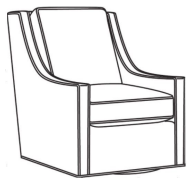

Harper / L1726-SW

DESCRIPTION:	Swivel Chair (30W)
OUTSIDE:	30"W x 39"D x 40"H
INSIDE:	22"W x 21.5"D
SEAT:	20"H
ARM:	25"H
BACK RAIL:	36"H
COM:	Plain: 128 sq ft
WEIGHT:	75 lbs

L = available in leather

Standard Features:

- Semi-Attached Box Border Back
- May be shown with optional features

HARPER

- Standard Seat Cushion: Hallmark Seat
- Standard Back Pillow: Fiber Back

Also available:

Harper / L1728
Leather Ottoman (27W X 22D)
Outside: 27W x 22D x 17H
Inside: 0W x 0D

Harper / 1728
Ottoman (27W X 22D)
Outside: 27W x 22D x 17H
Inside: 0W x 0D

Harper / 1726
Chair (30W)
Outside: 30W x 39D x 40H
Inside: 22W x 21.5D

Harper / 1726-05MR
Manual Recliner (30.5W)
Outside: 30.5W x 41D x 40H
Inside: 22W x 20D

Harper / 1726-05PR
Power Recliner (30.5W)
Outside: 30.5W x 41D x 40H
Inside: 22W x 20D

Harper / 1726-LP
Chair (30W)
Outside: 30W x 39D x 40H
Inside: 22W x 21.5D

Harper / 1726-SG
Swivel Glider (30W)
Outside: 30W x 39D x 40H
Inside: 22W x 21.5D