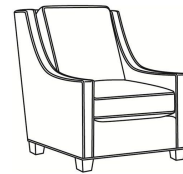

Harper / L1726-SW

DESCRIPTION:	Swivel Chair (30W)
OUTSIDE:	30"W x 39"D x 40"H
INSIDE:	22"W x 21.5"D
SEAT:	20"H
ARM:	25"H
BACK RAIL:	36"H
COM:	Plain: 128 sq ft
WEIGHT:	75 lbs

L = available in leather

Standard Features:

- Semi-Attached Box Border Back
- May be shown with optional features

HARPER

- Standard Seat Cushion: Hallmark Seat
- Standard Back Pillow: Fiber Back

Also available:

Harper / L1728
Leather Ottoman (27W X 22D)
Outside: 27W x 22D x 17H
Inside: 0W x 0D

Harper / 1728
Ottoman (27W X 22D)
Outside: 27W x 22D x 17H
Inside: 0W x 0D

Harper / 1726
Chair (30W)
Outside: 30W x 39D x 40H
Inside: 22W x 21.5D

Harper / 1726-05MR
Manual Recliner (30.5W)
Outside: 30.5W x 41D x 40H
Inside: 22W x 20D

Harper / 1726-05PR
Power Recliner (30.5W)
Outside: 30.5W x 41D x 40H
Inside: 22W x 20D

Harper / 1726-LP
Chair (30W)
Outside: 30W x 39D x 40H
Inside: 22W x 21.5D

Harper / 1726-SG
Swivel Glider (30W)
Outside: 30W x 39D x 40H
Inside: 22W x 21.5D