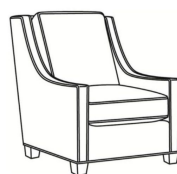

Harper / 1728
Ottoman (27W X 22D)
Outside: 27W x 22D x 17H
Inside: 0W x 0D

Harper / 1726
Chair (30W)
Outside: 30W x 39D x 40H
Inside: 22W x 21.5D

Harper / 1726-05MR
Manual Recliner (30.5W)
Outside: 30.5W x 41D x 40H
Inside: 22W x 20D

Harper / 1726-05PR
Power Recliner (30.5W)
Outside: 30.5W x 41D x 40H
Inside: 22W x 20D

Harper / 1726-LP
Chair (30W)
Outside: 30W x 39D x 40H
Inside: 22W x 21.5D

Harper / 1726-SG
Swivel Glider (30W)
Outside: 30W x 39D x 40H
Inside: 22W x 21.5D

Harper / 1726-SGLP
Swivel Glider (30W)
Outside: 30W x 39D x 40H
Inside: 22W x 21.5D

Harper / 1726-SW
Swivel Chair (30W)
Outside: 30W x 39D x 40H
Inside: 22W x 21.5D

Harper / 1726-SWLP
Swivel Chair (30W)
Outside: 30W x 39D x 40H
Inside: 22W x 21.5D

Harper / L1726
Leather Chair (30W)
Outside: 30W x 39D x 40H
Inside: 22W x 21.5D

Harper / L1726-05MR
Leather Manual Recliner (30.5W)
Outside: 30.5W x 41D x 40H
Inside: 22W x 20D

Harper / L1726-05PR
Leather Power Recliner (30.5W)
Outside: 30.5W x 41D x 40H
Inside: 22W x 20D