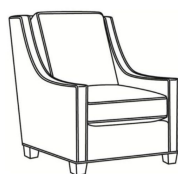

Harper / 1728
Ottoman (27W X 22D)
Outside: 27W x 22D x 17H
Inside: 0W x 0D

Harper / 1726
Chair (30W)
Outside: 30W x 39D x 40H
Inside: 22W x 21.5D

Harper / 1726-05MR
Manual Recliner (30.5W)
Outside: 30.5W x 41D x 40H
Inside: 22W x 20D

Harper / 1726-05PR
Power Recliner (30.5W)
Outside: 30.5W x 41D x 40H
Inside: 22W x 20D

Harper / 1726-LP
Chair (30W)
Outside: 30W x 39D x 40H
Inside: 22W x 21.5D

Harper / 1726-SG
Swivel Glider (30W)
Outside: 30W x 39D x 40H
Inside: 22W x 21.5D

Harper / 1726-SGLP
Swivel Glider (30W)
Outside: 30W x 39D x 40H
Inside: 22W x 21.5D

Harper / 1726-SW
Swivel Chair (30W)
Outside: 30W x 39D x 40H
Inside: 22W x 21.5D

Harper / 1726-SWLP
Swivel Chair (30W)
Outside: 30W x 39D x 40H
Inside: 22W x 21.5D

Harper / L1726
Leather Chair (30W)
Outside: 30W x 39D x 40H
Inside: 22W x 21.5D

Harper / L1726-05MR
Leather Manual Recliner (30.5W)
Outside: 30.5W x 41D x 40H
Inside: 22W x 20D

Harper / L1726-05PR
Leather Power Recliner (30.5W)
Outside: 30.5W x 41D x 40H
Inside: 22W x 20D