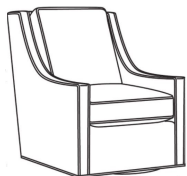

Harper / L1726-SGLP

DESCRIPTION:	Swivel Glider (30W)
OUTSIDE:	30"W x 39"D x 40"H
INSIDE:	22"W x 21.5"D
SEAT:	20"H
ARM:	25"H
BACK RAIL:	36"H
COM:	Plain: 132 sq ft
WEIGHT:	75 lbs

L = available in leather

Standard Features:

- Loose Pillow Box Border Back
- May be shown with optional features

HARPER

- Standard Seat Cushion: Hallmark Seat
- Standard Back Pillow: Fiber Back

Also available:

Harper / L1728
Leather Ottoman (27W X 22D)
Outside: 27W x 22D x 17H
Inside: 0W x 0D

Harper / 1728
Ottoman (27W X 22D)
Outside: 27W x 22D x 17H
Inside: 0W x 0D

Harper / 1726
Chair (30W)
Outside: 30W x 39D x 40H
Inside: 22W x 21.5D

Harper / 1726-05MR
Manual Recliner (30.5W)
Outside: 30.5W x 41D x 40H
Inside: 22W x 20D

Harper / 1726-05PR
Power Recliner (30.5W)
Outside: 30.5W x 41D x 40H
Inside: 22W x 20D

Harper / 1726-LP
Chair (30W)
Outside: 30W x 39D x 40H
Inside: 22W x 21.5D

Harper / 1726-SG
Swivel Glider (30W)
Outside: 30W x 39D x 40H
Inside: 22W x 21.5D