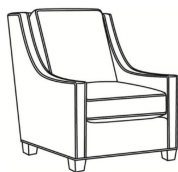

Harper / L1726-SGLP

DESCRIPTION:	Swivel Glider (30W)
OUTSIDE:	30"W x 39"D x 40"H
INSIDE:	22"W x 21.5"D
SEAT:	20"H
ARM:	25"H
BACK RAIL:	36"H
COM:	Plain: 132 sq ft
WEIGHT:	75 lbs

L = available in leather

Standard Features:

Harper / 1728
Ottoman (27W X 22D)
Outside: 27W x 22D x 17H
Inside: 0W x 0D

Harper / 1726
Chair (30W)
Outside: 30W x 39D x 40H
Inside: 22W x 21.5D

Harper / 1726-05MR
Manual Recliner (30.5W)
Outside: 30.5W x 41D x 40H
Inside: 22W x 20D

Harper / 1726-05PR
Power Recliner (30.5W)
Outside: 30.5W x 41D x 40H
Inside: 22W x 20D

Harper / 1726-LP
Chair (30W)
Outside: 30W x 39D x 40H
Inside: 22W x 21.5D

Harper / 1726-SG
Swivel Glider (30W)
Outside: 30W x 39D x 40H
Inside: 22W x 21.5D

Harper / 1726-SGLP
Swivel Glider (30W)
Outside: 30W x 39D x 40H
Inside: 22W x 21.5D

Harper / 1726-SW
Swivel Chair (30W)
Outside: 30W x 39D x 40H
Inside: 22W x 21.5D

Harper / 1726-SWLP
Swivel Chair (30W)
Outside: 30W x 39D x 40H
Inside: 22W x 21.5D