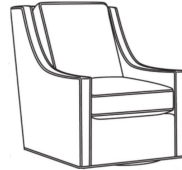

Harper / 1728
Ottoman (27W X 22D)
Outside: 27W x 22D x 17H
Inside: 0W x 0D

Harper / 1726
Chair (30W)
Outside: 30W x 39D x 40H
Inside: 22W x 21.5D

Harper / 1726-05MR
Manual Recliner (30.5W)
Outside: 30.5W x 41D x 40H
Inside: 22W x 20D

Harper / 1726-05PR
Power Recliner (30.5W)
Outside: 30.5W x 41D x 40H
Inside: 22W x 20D

Harper / 1726-05SWMR
Swivel Manual Recliner (30.5W)
Outside: 30.5W x 41D x 40H
Inside: 22W x 20D

Harper / 1726-05SWPR
 Swivel Power Recliner (30.5W)
 Outside: 30.5W x 41D x 40H
 Inside: 22W x 20D

Harper / 1726-LP
 Chair (30W)
 Outside: 30W x 39D x 40H
 Inside: 22W x 21.5D

Harper / 1726-SG
 Swivel Glider (30W)
 Outside: 30W x 39D x 40H
 Inside: 22W x 21.5D

Harper / 1726-SGLP
 Swivel Glider (30W)
 Outside: 30W x 39D x 40H
 Inside: 22W x 21.5D

Harper / 1726-SW
 Swivel Chair (30W)
 Outside: 30W x 39D x 40H
 Inside: 22W x 21.5D

Harper / 1726-SWLP
 Swivel Chair (30W)
 Outside: 30W x 39D x 40H
 Inside: 22W x 21.5D

Harper / L1726
 Leather Chair (30W)
 Outside: 30W x 39D x 40H
 Inside: 22W x 21.5D