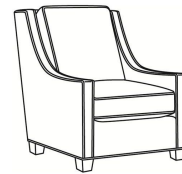

Harper / L1726-LP

DESCRIPTION:	Chair (30W)
OUTSIDE:	30"W x 39"D x 40"H
INSIDE:	22"W x 21.5"D
SEAT:	20"H
ARM:	25"H
BACK RAIL:	36"H
COM:	Plain: 132 sq ft
WEIGHT:	75 lbs

L = available in leather

Standard Features:

Loose Pillow Box Border Back

May be shown with optional features

HARPER

Standard Seat Cushion: Hallmark Seat
Standard Back Pillow: Fiber Back

Also available:

Harper / L1728
Leather Ottoman (27W X 22D)
Outside: 27W x 22D x 17H
Inside: 0W x 0D

Harper / 1728
Ottoman (27W X 22D)
Outside: 27W x 22D x 17H
Inside: 0W x 0D

Harper / 1726
Chair (30W)
Outside: 30W x 39D x 40H
Inside: 22W x 21.5D

Harper / 1726-05MR
Manual Recliner (30.5W)
Outside: 30.5W x 41D x 40H
Inside: 22W x 20D

Harper / 1726-05PR
Power Recliner (30.5W)
Outside: 30.5W x 41D x 40H
Inside: 22W x 20D

Harper / 1726-05SWMR
Swivel Manual Recliner (30.5W)
Outside: 30.5W x 41D x 40H
Inside: 22W x 20D

Harper / 1726-05SWPR
 Swivel Power Recliner (30.5W)
 Outside: 30.5W x 41D x 40H
 Inside: 22W x 20D