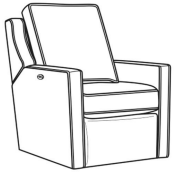

Harper / L1726-LP

DESCRIPTION:	Chair (30W)
OUTSIDE:	30"W x 39"D x 40"H
INSIDE:	22"W x 21.5"D
SEAT:	20"H
ARM:	25"H
BACK RAIL:	36"H
COM:	Plain: 132 sq ft
WEIGHT:	75 lbs

L = available in leather

Standard Features:

Loose Pillow Box Border Back

May be shown with optional features

HARPER

Standard Seat Cushion: Hallmark Seat
Standard Back Pillow: Fiber Back

Also available:

Harper / L1728
Leather Ottoman (27W X 22D)
Outside: 27W x 22D x 17H
Inside: 0W x 0D

Harper / 1728
Ottoman (27W X 22D)
Outside: 27W x 22D x 17H
Inside: 0W x 0D

Harper / 1726
Chair (30W)
Outside: 30W x 39D x 40H
Inside: 22W x 21.5D

Harper / 1726-05MR
Manual Recliner (30.5W)
Outside: 30.5W x 41D x 40H
Inside: 22W x 20D

Harper / 1726-05PR
Power Recliner (30.5W)
Outside: 30.5W x 41D x 40H
Inside: 22W x 20D

Harper / 1726-05SWMR
Swivel Manual Recliner (30.5W)
Outside: 30.5W x 41D x 40H
Inside: 22W x 20D

Harper / 1726-05SWPR
 Swivel Power Recliner (30.5W)
 Outside: 30.5W x 41D x 40H
 Inside: 22W x 20D