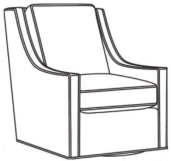

Harper / 1728
Ottoman (27W X 22D)
Outside: 27W x 22D x 17H
Inside: 0W x 0D

Harper / 1726
Chair (30W)
Outside: 30W x 39D x 40H
Inside: 22W x 21.5D

Harper / 1726-05MR
Manual Recliner (30.5W)
Outside: 30.5W x 41D x 40H
Inside: 22W x 20D

Harper / 1726-05PR
Power Recliner (30.5W)
Outside: 30.5W x 41D x 40H
Inside: 22W x 20D

Harper / 1726-05SWMR
Swivel Manual Recliner (30.5W)
Outside: 30.5W x 41D x 40H
Inside: 22W x 20D

Harper / 1726-05SWPR
 Swivel Power Recliner (30.5W)
 Outside: 30.5W x 41D x 40H
 Inside: 22W x 20D

Harper / 1726-LP
 Chair (30W)
 Outside: 30W x 39D x 40H
 Inside: 22W x 21.5D

Harper / 1726-SG
 Swivel Glider (30W)
 Outside: 30W x 39D x 40H
 Inside: 22W x 21.5D

Harper / 1726-SGLP
 Swivel Glider (30W)
 Outside: 30W x 39D x 40H
 Inside: 22W x 21.5D

Harper / 1726-SW
 Swivel Chair (30W)
 Outside: 30W x 39D x 40H
 Inside: 22W x 21.5D

Harper / 1726-SWLP
 Swivel Chair (30W)
 Outside: 30W x 39D x 40H
 Inside: 22W x 21.5D

Harper / L1726
 Leather Chair (30W)
 Outside: 30W x 39D x 40H
 Inside: 22W x 21.5D