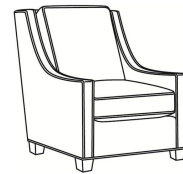

Harper / L1726

DESCRIPTION: Chair (30W)
 OUTSIDE: 30"W x 39"D x 40"H
 INSIDE: 22"W x 21.5"D
 SEAT: 20"H
 ARM: 25"H
 BACK RAIL: 36"H
 COM: Plain: 128 sq ft
 WEIGHT: 75 lbs

L = available in leather

Standard Features:

Semi-Attached Box Border Back
 May be shown with optional features

HARPER

Standard Seat Cushion: Hallmark Seat
 Standard Back Pillow: Fiber Back

Also available:

Harper / L1728
 Leather Ottoman (27W X 22D)
 Outside: 27W x 22D x 17H
 Inside: 0W x 0D

Harper / 1728
 Ottoman (27W X 22D)
 Outside: 27W x 22D x 17H
 Inside: 0W x 0D

Harper / 1726
 Chair (30W)
 Outside: 30W x 39D x 40H
 Inside: 22W x 21.5D

Harper / 1726-05MR
 Manual Recliner (30.5W)
 Outside: 30.5W x 41D x 40H
 Inside: 22W x 20D

Harper / 1726-05PR
 Power Recliner (30.5W)
 Outside: 30.5W x 41D x 40H
 Inside: 22W x 20D

Harper / 1726-05SWMR
 Swivel Manual Recliner (30.5W)
 Outside: 30.5W x 41D x 40H
 Inside: 22W x 20D

Harper / 1726-05SWPR
 Swivel Power Recliner (30.5W)
 Outside: 30.5W x 41D x 40H
 Inside: 22W x 20D