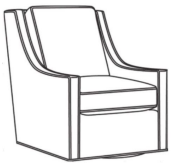

Harper / 1728
 Ottoman (27W X 22D)
 Outside: 27W x 22D x 17H
 Inside: 0W x 0D

Harper / 1726
 Chair (30W)
 Outside: 30W x 39D x 40H
 Inside: 22W x 21.5D

Harper / 1726-05MR
 Manual Recliner (30.5W)
 Outside: 30.5W x 41D x 40H
 Inside: 22W x 20D

Harper / 1726-05PR
 Power Recliner (30.5W)
 Outside: 30.5W x 41D x 40H
 Inside: 22W x 20D

Harper / 1726-05SWMR
 Swivel Manual Recliner (30.5W)
 Outside: 30.5W x 41D x 40H
 Inside: 22W x 20D

Harper / 1726-05SWPR
 Swivel Power Recliner (30.5W)
 Outside: 30.5W x 41D x 40H
 Inside: 22W x 20D

Harper / 1726-LP
 Chair (30W)
 Outside: 30W x 39D x 40H
 Inside: 22W x 21.5D

Harper / 1726-SG
 Swivel Glider (30W)
 Outside: 30W x 39D x 40H
 Inside: 22W x 21.5D

Harper / 1726-SGLP
 Swivel Glider (30W)
 Outside: 30W x 39D x 40H
 Inside: 22W x 21.5D

Harper / 1726-SW
 Swivel Chair (30W)
 Outside: 30W x 39D x 40H
 Inside: 22W x 21.5D

Harper / 1726-SWLP
 Swivel Chair (30W)
 Outside: 30W x 39D x 40H
 Inside: 22W x 21.5D

Harper / L1726-05MR
 Leather Manual Recliner (30.5W)
 Outside: 30.5W x 41D x 40H
 Inside: 22W x 20D