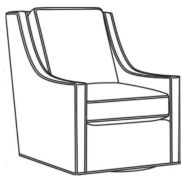

Harper / 1726-LP
 Chair (30W)
 Outside: 30W x 39D x 40H
 Inside: 22W x 21.5D

Harper / 1726-SG
 Swivel Glider (30W)
 Outside: 30W x 39D x 40H
 Inside: 22W x 21.5D

Harper / 1726-SGLP
 Swivel Glider (30W)
 Outside: 30W x 39D x 40H
 Inside: 22W x 21.5D

Harper / 1726-SW
 Swivel Chair (30W)
 Outside: 30W x 39D x 40H
 Inside: 22W x 21.5D

Harper / 1726-SWLP
 Swivel Chair (30W)
 Outside: 30W x 39D x 40H
 Inside: 22W x 21.5D

Harper / L1726-05MR
 Leather Manual Recliner (30.5W)
 Outside: 30.5W x 41D x 40H
 Inside: 22W x 20D

Harper / L1726-05PR
 Leather Power Recliner (30.5W)
 Outside: 30.5W x 41D x 40H
 Inside: 22W x 20D

Harper / L1726-05SWMR
 Leather Swivel Manual Recliner (30.5W)
 Outside: 30.5W x 41D x 40H
 Inside: 22W x 20D

Harper / L1726-05SWPR
 Leather Swivel Power Recliner (30.5W)
 Outside: 30.5W x 41D x 40H
 Inside: 22W x 20D

Harper / L1726-LP
 Leather Chair (30W)
 Outside: 30W x 39D x 40H
 Inside: 22W x 21.5D

Harper / L1726-SG
 Leather Swivel Glider (30W)
 Outside: 30W x 39D x 40H
 Inside: 22W x 21.5D