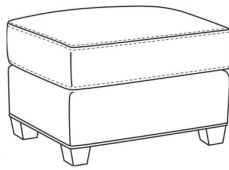

Heath / L1725-05MR

DESCRIPTION:	Manual Recliner (30.5W)
OUTSIDE:	30.5"W x 41"D x 40"H
INSIDE:	22"W x 20"D
SEAT:	20.5"H
ARM:	25.5"H
BACK RAIL:	36.5"H
COM:	Plain: 127 sq ft
WEIGHT:	110 lbs

L = available in leather

Hallmark Seat

Standard Back Pillow:

Fiber Back

Also available:

Heath / L1727
Leather Ottoman (27W X 22D)
Outside: 27W x 22D x 17H
Inside: 0W x 0D

Heath / 1727
Ottoman (27W X 22D)
Outside: 27W x 22D x 17H
Inside: 0W x 0D

Heath / 1725
Chair (30W)
Outside: 30W x 39D x 40H
Inside: 22W x 21.5D

Heath / 1725-05MR
Manual Recliner (30.5W)
Outside: 30.5W x 41D x 40H
Inside: 22W x 20D

Heath / 1725-05PR
Power Recliner (30.5W)
Outside: 30.5W x 41D x 40H
Inside: 22W x 20D

Heath / 1725-LP
Chair (30W)
Outside: 30W x 39D x 40H
Inside: 22W x 21.5D

Heath / 1725-SG
Swivel Glider (30W)
Outside: 30W x 39D x 40H
Inside: 22W x 21.5D

Heath / 1725-SGLP
Swivel Glider (30W)
Outside: 30W x 39D x 40H
Inside: 22W x 21.5D