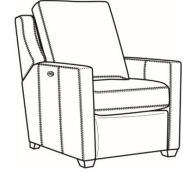

Heath / L1725-05MR

DESCRIPTION:	Manual Recliner (30.5W)
OUTSIDE:	30.5"W x 41"D x 40"H
INSIDE:	22"W x 20"D
SEAT:	20.5"H
ARM:	25.5"H
BACK RAIL:	36.5"H
COM:	Plain: 127 sq ft
WEIGHT:	110 lbs

L = available in leather

Heath / 1725
Chair (30W)
Outside: 30W x 39D x 40H
Inside: 22W x 21.5D

Heath / 1725-05MR
Manual Recliner (30.5W)
Outside: 30.5W x 41D x 40H
Inside: 22W x 20D

Heath / 1725-05PR
Power Recliner (30.5W)
Outside: 30.5W x 41D x 40H
Inside: 22W x 20D

Heath / 1725-LP
Chair (30W)
Outside: 30W x 39D x 40H
Inside: 22W x 21.5D

Heath / 1725-SG
Swivel Glider (30W)
Outside: 30W x 39D x 40H
Inside: 22W x 21.5D

Heath / 1725-SGLP
Swivel Glider (30W)
Outside: 30W x 39D x 40H
Inside: 22W x 21.5D

Heath / 1725-SW
Swivel Chair (30W)
Outside: 30W x 39D x 40H
Inside: 22W x 21.5D

Heath / 1725-SWLP
Swivel Chair (30W)
Outside: 30W x 39D x 40H
Inside: 22W x 21.5D

Heath / L1725
Leather Chair (30W)
Outside: 30W x 39D x 40H
Inside: 22W x 21.5D