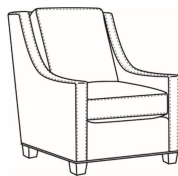

Fiber Back

Also available:

Heath / L1727  
Leather Ottoman (27W X 22D)  
Outside: 27W x 22D x 17H  
Inside: 0W x 0D

Heath / 1727  
Ottoman (27W X 22D)  
Outside: 27W x 22D x 17H  
Inside: 0W x 0D

Heath / 1725  
Chair (30W)  
Outside: 30W x 39D x 40H  
Inside: 22W x 21.5D

Heath / 1725-05MR  
Manual Recliner (30.5W)  
Outside: 30.5W x 41D x 40H  
Inside: 22W x 20D

Heath / 1725-05PR  
Power Recliner (30.5W)  
Outside: 30.5W x 41D x 40H  
Inside: 22W x 20D

Heath / 1725-05SWMR  
Swivel Manual Recliner (30.5W)  
Outside: 30.5W x 41D x 40H  
Inside: 22W x 20D

Heath / 1725-05SWPR  
Swivel Power Recliner (30.5W)  
Outside: 30.5W x 41D x 40H  
Inside: 22W x 20D

Heath / 1725-LP  
Chair (30W)  
Outside: 30W x 39D x 40H  
Inside: 22W x 21.5D

Heath / 1725-SG  
Swivel Glider (30W)  
Outside: 30W x 39D x 40H  
Inside: 22W x 21.5D

Heath / 1725-SGLP  
Swivel Glider (30W)  
Outside: 30W x 39D x 40H  
Inside: 22W x 21.5D

Heath / 1725-SW  
Swivel Chair (30W)  
Outside: 30W x 39D x 40H  
Inside: 22W x 21.5D

Heath / 1725-SWLP  
Swivel Chair (30W)  
Outside: 30W x 39D x 40H  
Inside: 22W x 21.5D