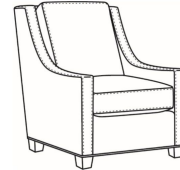

**Heath / L1725-SWLP**

DESCRIPTION:	Swivel Chair (30W)
OUTSIDE:	30"W x 39"D x 40"H
INSIDE:	22"W x 21.5"D
SEAT:	20"H
ARM:	25"H
BACK RAIL:	36"H
COM:	Plain: 116 sq ft
WEIGHT:	75 lbs

**L** = available in leather

Fiber Back

Also available:

Heath / L1727  
Leather Ottoman (27W X 22D)  
Outside: 27W x 22D x 17H  
Inside: 0W x 0D

Heath / 1727  
Ottoman (27W X 22D)  
Outside: 27W x 22D x 17H  
Inside: 0W x 0D

Heath / 1725  
Chair (30W)  
Outside: 30W x 39D x 40H  
Inside: 22W x 21.5D

Heath / 1725-05MR  
Manual Recliner (30.5W)  
Outside: 30.5W x 41D x 40H  
Inside: 22W x 20D

Heath / 1725-05PR  
Power Recliner (30.5W)  
Outside: 30.5W x 41D x 40H  
Inside: 22W x 20D

Heath / 1725-05SWMR  
Swivel Manual Recliner (30.5W)  
Outside: 30.5W x 41D x 40H  
Inside: 22W x 20D

Heath / 1725-05SWPR  
Swivel Power Recliner (30.5W)  
Outside: 30.5W x 41D x 40H  
Inside: 22W x 20D

Heath / 1725-LP  
Chair (30W)  
Outside: 30W x 39D x 40H  
Inside: 22W x 21.5D

Heath / 1725-SG  
Swivel Glider (30W)  
Outside: 30W x 39D x 40H  
Inside: 22W x 21.5D