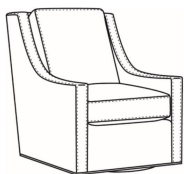

Fiber Back

Also available:

Heath / L1727  
Leather Ottoman (27W X 22D)  
Outside: 27W x 22D x 17H  
Inside: 0W x 0D

Heath / 1727  
Ottoman (27W X 22D)  
Outside: 27W x 22D x 17H  
Inside: 0W x 0D

Heath / 1725  
Chair (30W)  
Outside: 30W x 39D x 40H  
Inside: 22W x 21.5D

Heath / 1725-05MR  
Manual Recliner (30.5W)  
Outside: 30.5W x 41D x 40H  
Inside: 22W x 20D

Heath / 1725-05PR  
Power Recliner (30.5W)  
Outside: 30.5W x 41D x 40H  
Inside: 22W x 20D

Heath / 1725-05SWMR  
Swivel Manual Recliner (30.5W)  
Outside: 30.5W x 41D x 40H  
Inside: 22W x 20D

Heath / 1725-05SWPR  
Swivel Power Recliner (30.5W)  
Outside: 30.5W x 41D x 40H  
Inside: 22W x 20D

Heath / 1725-LP  
Chair (30W)  
Outside: 30W x 39D x 40H  
Inside: 22W x 21.5D

Heath / 1725-SG  
Swivel Glider (30W)  
Outside: 30W x 39D x 40H  
Inside: 22W x 21.5D

Heath / 1725-SGLP  
Swivel Glider (30W)  
Outside: 30W x 39D x 40H  
Inside: 22W x 21.5D

Heath / 1725-SW  
Swivel Chair (30W)  
Outside: 30W x 39D x 40H  
Inside: 22W x 21.5D

Heath / 1725-SWLP  
Swivel Chair (30W)  
Outside: 30W x 39D x 40H  
Inside: 22W x 21.5D