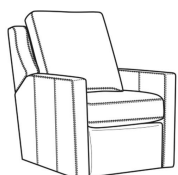

Heath / 1725-05MR  
Manual Recliner (30.5W)  
Outside: 30.5W x 41D x 40H  
Inside: 22W x 20D

Heath / 1725-05PR  
Power Recliner (30.5W)  
Outside: 30.5W x 41D x 40H  
Inside: 22W x 20D

Heath / 1725-05SWMR  
Swivel Manual Recliner (30.5W)  
Outside: 30.5W x 41D x 40H  
Inside: 22W x 20D

Heath / 1725-05SWPR  
Swivel Power Recliner (30.5W)  
Outside: 30.5W x 41D x 40H  
Inside: 22W x 20D

Heath / 1725-LP  
Chair (30W)  
Outside: 30W x 39D x 40H  
Inside: 22W x 21.5D

Heath / 1725-SG  
Swivel Glider (30W)  
Outside: 30W x 39D x 40H  
Inside: 22W x 21.5D

Heath / 1725-SGLP  
Swivel Glider (30W)  
Outside: 30W x 39D x 40H  
Inside: 22W x 21.5D

Heath / 1725-SW  
Swivel Chair (30W)  
Outside: 30W x 39D x 40H  
Inside: 22W x 21.5D

Heath / 1725-SWLP  
Swivel Chair (30W)  
Outside: 30W x 39D x 40H  
Inside: 22W x 21.5D

Heath / L1725  
Leather Chair (30W)  
Outside: 30W x 39D x 40H  
Inside: 22W x 21.5D

Heath / L1725-05MR  
Leather Manual Recliner (30.5W)  
Outside: 30.5W x 41D x 40H  
Inside: 22W x 20D

Heath / L1725-05PR  
Leather Power Recliner (30.5W)  
Outside: 30.5W x 41D x 40H  
Inside: 22W x 20D