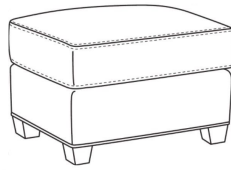

**Heath / L1725-SWLP**

DESCRIPTION:	Swivel Chair (30W)
OUTSIDE:	30"W x 39"D x 40"H
INSIDE:	22"W x 21.5"D
SEAT:	20"H
ARM:	25"H
BACK RAIL:	36"H
COM:	Plain: 116 sq ft
WEIGHT:	75 lbs

**L** = available in leather

**Standard Features:**

Loose Pillow Box Border Back

Saddle-Stitched

May be shown with optional features

**HEATH**

Standard Seat Cushion:

Hallmark Seat

Standard Back Pillow:

Fiber Back

Also available:

Heath / L1727  
Leather Ottoman (27W X 22D)  
Outside: 27W x 22D x 17H  
Inside: 0W x 0D

Heath / 1727  
Ottoman (27W X 22D)  
Outside: 27W x 22D x 17H  
Inside: 0W x 0D

Heath / 1725  
Chair (30W)  
Outside: 30W x 39D x 40H  
Inside: 22W x 21.5D

Heath / 1725-05MR  
Manual Recliner (30.5W)  
Outside: 30.5W x 41D x 40H  
Inside: 22W x 20D

Heath / 1725-05PR  
Power Recliner (30.5W)  
Outside: 30.5W x 41D x 40H  
Inside: 22W x 20D

Heath / 1725-05SWMR  
Swivel Manual Recliner (30.5W)  
Outside: 30.5W x 41D x 40H  
Inside: 22W x 20D