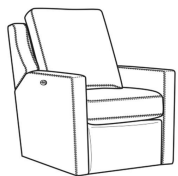

**Standard Features:**

Loose Pillow Box Border Back

Saddle-Stitched

May be shown with optional features

**HEATH**

Standard Seat Cushion:

Hallmark Seat

Standard Back Pillow:

Fiber Back

Also available:

Heath / L1727  
Leather Ottoman (27W X 22D)  
Outside: 27W x 22D x 17H  
Inside: 0W x 0D

Heath / 1727  
Ottoman (27W X 22D)  
Outside: 27W x 22D x 17H  
Inside: 0W x 0D

Heath / 1725  
Chair (30W)  
Outside: 30W x 39D x 40H  
Inside: 22W x 21.5D

Heath / 1725-05MR  
Manual Recliner (30.5W)  
Outside: 30.5W x 41D x 40H  
Inside: 22W x 20D

Heath / 1725-05PR  
Power Recliner (30.5W)  
Outside: 30.5W x 41D x 40H  
Inside: 22W x 20D

Heath / 1725-05SWMR  
Swivel Manual Recliner (30.5W)  
Outside: 30.5W x 41D x 40H  
Inside: 22W x 20D

Heath / 1725-05SWPR  
Swivel Power Recliner (30.5W)  
Outside: 30.5W x 41D x 40H  
Inside: 22W x 20D

Heath / 1725-LP  
Chair (30W)  
Outside: 30W x 39D x 40H  
Inside: 22W x 21.5D

Heath / 1725-SG  
Swivel Glider (30W)  
Outside: 30W x 39D x 40H  
Inside: 22W x 21.5D