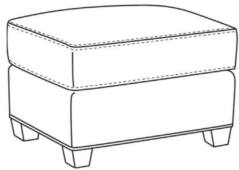

**Heath / L1725-SWLP**

DESCRIPTION:	Swivel Chair (30W)
OUTSIDE:	30"W x 39"D x 40"H
INSIDE:	22"W x 21.5"D
SEAT:	20"H
ARM:	25"H
BACK RAIL:	36"H
COM:	Plain: 116 sq ft
WEIGHT:	75 lbs

**L** = available in leather

**Standard Features:**

Loose Pillow Box Border Back

Saddle-Stitched

May be shown with optional features

**HEATH**

Standard Seat Cushion:

Hallmark Seat

Standard Back Pillow:

Fiber Back

Also available:

Heath / L1727  
Leather Ottoman (27W X 22D)  
Outside: 27W x 22D x 17H  
Inside: 0W x 0D

Heath / 1727  
Ottoman (27W X 22D)  
Outside: 27W x 22D x 17H  
Inside: 0W x 0D

Heath / 1725  
Chair (30W)  
Outside: 30W x 39D x 40H  
Inside: 22W x 21.5D

Heath / 1725-05MR  
Manual Recliner (30.5W)  
Outside: 30.5W x 41D x 40H  
Inside: 22W x 20D

Heath / 1725-05PR  
Power Recliner (30.5W)  
Outside: 30.5W x 41D x 40H  
Inside: 22W x 20D

Heath / 1725-05SWMR  
Swivel Manual Recliner (30.5W)  
Outside: 30.5W x 41D x 40H  
Inside: 22W x 20D