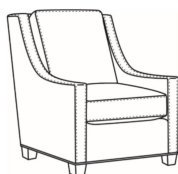

Heath / 1725-05MR  
Manual Recliner (30.5W)  
Outside: 30.5W x 41D x 40H  
Inside: 22W x 20D

Heath / 1725-05PR  
Power Recliner (30.5W)  
Outside: 30.5W x 41D x 40H  
Inside: 22W x 20D

Heath / 1725-05SWMR  
Swivel Manual Recliner (30.5W)  
Outside: 30.5W x 41D x 40H  
Inside: 22W x 20D

Heath / 1725-05SWPR  
Swivel Power Recliner (30.5W)  
Outside: 30.5W x 41D x 40H  
Inside: 22W x 20D

Heath / 1725-LP  
Chair (30W)  
Outside: 30W x 39D x 40H  
Inside: 22W x 21.5D

Heath / 1725-SG  
Swivel Glider (30W)  
Outside: 30W x 39D x 40H  
Inside: 22W x 21.5D

Heath / 1725-SGLP  
Swivel Glider (30W)  
Outside: 30W x 39D x 40H  
Inside: 22W x 21.5D

Heath / 1725-SW  
Swivel Chair (30W)  
Outside: 30W x 39D x 40H  
Inside: 22W x 21.5D

Heath / 1725-SWLP  
Swivel Chair (30W)  
Outside: 30W x 39D x 40H  
Inside: 22W x 21.5D

Heath / L1725  
Leather Chair (30W)  
Outside: 30W x 39D x 40H  
Inside: 22W x 21.5D

Heath / L1725-05MR  
Leather Manual Recliner (30.5W)  
Outside: 30.5W x 41D x 40H  
Inside: 22W x 20D

Heath / L1725-05PR  
Leather Power Recliner (30.5W)  
Outside: 30.5W x 41D x 40H  
Inside: 22W x 20D