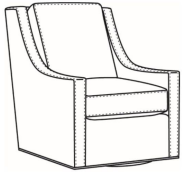

**Standard Features:**

Loose Pillow Box Border Back

Saddle-Stitched

May be shown with optional features

**HEATH**

Standard Seat Cushion:

Hallmark Seat

Standard Back Pillow:

Fiber Back

Also available:

Heath / L1727  
Leather Ottoman (27W X 22D)  
Outside: 27W x 22D x 17H  
Inside: 0W x 0D

Heath / 1727  
Ottoman (27W X 22D)  
Outside: 27W x 22D x 17H  
Inside: 0W x 0D

Heath / 1725  
Chair (30W)  
Outside: 30W x 39D x 40H  
Inside: 22W x 21.5D

Heath / 1725-05MR  
Manual Recliner (30.5W)  
Outside: 30.5W x 41D x 40H  
Inside: 22W x 20D

Heath / 1725-05PR  
Power Recliner (30.5W)  
Outside: 30.5W x 41D x 40H  
Inside: 22W x 20D

Heath / 1725-LP  
Chair (30W)  
Outside: 30W x 39D x 40H  
Inside: 22W x 21.5D

Heath / 1725-SG  
Swivel Glider (30W)  
Outside: 30W x 39D x 40H  
Inside: 22W x 21.5D

Heath / 1725-SGLP  
Swivel Glider (30W)  
Outside: 30W x 39D x 40H  
Inside: 22W x 21.5D

Heath / 1725-SW  
Swivel Chair (30W)  
Outside: 30W x 39D x 40H  
Inside: 22W x 21.5D