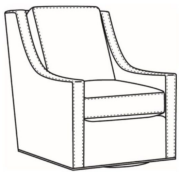

Heath / 1725-05MR  
Manual Recliner (30.5W)  
Outside: 30.5W x 41D x 40H  
Inside: 22W x 20D

Heath / 1725-05PR  
Power Recliner (30.5W)  
Outside: 30.5W x 41D x 40H  
Inside: 22W x 20D

Heath / 1725-LP  
Chair (30W)  
Outside: 30W x 39D x 40H  
Inside: 22W x 21.5D

Heath / 1725-SG  
Swivel Glider (30W)  
Outside: 30W x 39D x 40H  
Inside: 22W x 21.5D

Heath / 1725-SGLP  
Swivel Glider (30W)  
Outside: 30W x 39D x 40H  
Inside: 22W x 21.5D

Heath / 1725-SW  
Swivel Chair (30W)  
Outside: 30W x 39D x 40H  
Inside: 22W x 21.5D

Heath / 1725-SWLP  
Swivel Chair (30W)  
Outside: 30W x 39D x 40H  
Inside: 22W x 21.5D

Heath / L1725  
Leather Chair (30W)  
Outside: 30W x 39D x 40H  
Inside: 22W x 21.5D

Heath / L1725-05MR  
Leather Manual Recliner (30.5W)  
Outside: 30.5W x 41D x 40H  
Inside: 22W x 20D

Heath / L1725-05PR  
Leather Power Recliner (30.5W)  
Outside: 30.5W x 41D x 40H  
Inside: 22W x 20D

Heath / L1725-LP  
Leather Chair (30W)  
Outside: 30W x 39D x 40H  
Inside: 22W x 21.5D

Heath / L1725-SG  
Leather Swivel Glider (30W)  
Outside: 30W x 39D x 40H  
Inside: 22W x 21.5D