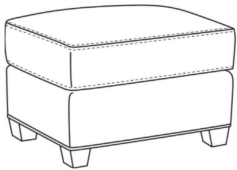

**Heath / L1725-SWLP**

DESCRIPTION:	Swivel Chair (30W)
OUTSIDE:	30"W x 39"D x 40"H
INSIDE:	22"W x 21.5"D
SEAT:	20"H
ARM:	25"H
BACK RAIL:	36"H
COM:	Plain: 116 sq ft
WEIGHT:	75 lbs

**L** = available in leather

**Standard Features:**

Loose Pillow Box Border Back

Saddle-Stitched

May be shown with optional features

**HEATH**

Standard Seat Cushion:

Hallmark Seat

Standard Back Pillow:

Fiber Back

Also available:

Heath / L1727  
Leather Ottoman (27W X 22D)  
Outside: 27W x 22D x 17H  
Inside: 0W x 0D

Heath / 1727  
Ottoman (27W X 22D)  
Outside: 27W x 22D x 17H  
Inside: 0W x 0D

Heath / 1725  
Chair (30W)  
Outside: 30W x 39D x 40H  
Inside: 22W x 21.5D

Heath / 1725-05MR  
Manual Recliner (30.5W)  
Outside: 30.5W x 41D x 40H  
Inside: 22W x 20D

Heath / 1725-05PR  
Power Recliner (30.5W)  
Outside: 30.5W x 41D x 40H  
Inside: 22W x 20D

Heath / 1725-LP  
Chair (30W)  
Outside: 30W x 39D x 40H  
Inside: 22W x 21.5D