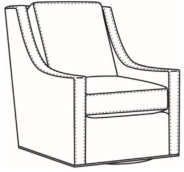

Fiber Back

Also available:

Heath / L1727  
Leather Ottoman (27W X 22D)  
Outside: 27W x 22D x 17H  
Inside: 0W x 0D

Heath / 1727  
Ottoman (27W X 22D)  
Outside: 27W x 22D x 17H  
Inside: 0W x 0D

Heath / 1725  
Chair (30W)  
Outside: 30W x 39D x 40H  
Inside: 22W x 21.5D

Heath / 1725-05MR  
Manual Recliner (30.5W)  
Outside: 30.5W x 41D x 40H  
Inside: 22W x 20D

Heath / 1725-05PR  
Power Recliner (30.5W)  
Outside: 30.5W x 41D x 40H  
Inside: 22W x 20D

Heath / 1725-LP  
Chair (30W)  
Outside: 30W x 39D x 40H  
Inside: 22W x 21.5D

Heath / 1725-SG  
Swivel Glider (30W)  
Outside: 30W x 39D x 40H  
Inside: 22W x 21.5D

Heath / 1725-SGLP  
Swivel Glider (30W)  
Outside: 30W x 39D x 40H  
Inside: 22W x 21.5D

Heath / 1725-SW  
Swivel Chair (30W)  
Outside: 30W x 39D x 40H  
Inside: 22W x 21.5D

Heath / 1725-SWLP  
Swivel Chair (30W)  
Outside: 30W x 39D x 40H  
Inside: 22W x 21.5D

Heath / L1725  
Leather Chair (30W)  
Outside: 30W x 39D x 40H  
Inside: 22W x 21.5D

Heath / L1725-05MR  
Leather Manual Recliner (30.5W)  
Outside: 30.5W x 41D x 40H  
Inside: 22W x 20D