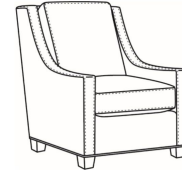

**Heath / L1725-SWLP**

DESCRIPTION:	Swivel Chair (30W)
OUTSIDE:	30"W x 39"D x 40"H
INSIDE:	22"W x 21.5"D
SEAT:	20"H
ARM:	25"H
BACK RAIL:	36"H
COM:	Plain: 116 sq ft
WEIGHT:	75 lbs

**L** = available in leather

Fiber Back

Also available:

Heath / L1727  
Leather Ottoman (27W X 22D)  
Outside: 27W x 22D x 17H  
Inside: 0W x 0D

Heath / 1727  
Ottoman (27W X 22D)  
Outside: 27W x 22D x 17H  
Inside: 0W x 0D

Heath / 1725  
Chair (30W)  
Outside: 30W x 39D x 40H  
Inside: 22W x 21.5D

Heath / 1725-05MR  
Manual Recliner (30.5W)  
Outside: 30.5W x 41D x 40H  
Inside: 22W x 20D

Heath / 1725-05PR  
Power Recliner (30.5W)  
Outside: 30.5W x 41D x 40H  
Inside: 22W x 20D

Heath / 1725-LP  
Chair (30W)  
Outside: 30W x 39D x 40H  
Inside: 22W x 21.5D

Heath / 1725-SG  
Swivel Glider (30W)  
Outside: 30W x 39D x 40H  
Inside: 22W x 21.5D

Heath / 1725-SGLP  
Swivel Glider (30W)  
Outside: 30W x 39D x 40H  
Inside: 22W x 21.5D

Heath / 1725-SW  
Swivel Chair (30W)  
Outside: 30W x 39D x 40H  
Inside: 22W x 21.5D