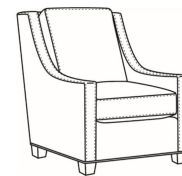

**Heath / L1725-SWLP**

DESCRIPTION:	Swivel Chair (30W)
OUTSIDE:	30"W x 39"D x 40"H
INSIDE:	22"W x 21.5"D
SEAT:	20"H
ARM:	25"H
BACK RAIL:	36"H
COM:	Plain: 116 sq ft
WEIGHT:	75 lbs

**L** = available in leather

**Standard Features:**

Loose Pillow Box Border Back

Saddle-Stitched

May be shown with optional features

**HEATH**

Standard Seat Cushion:

Hallmark Seat

Standard Back Pillow:

Fiber Back

Also available:

Heath / L1727  
Leather Ottoman (27W X 22D)  
Outside: 27W x 22D x 17H  
Inside: 0W x 0D

Heath / 1727  
Ottoman (27W X 22D)  
Outside: 27W x 22D x 17H  
Inside: 0W x 0D

Heath / 1725  
Chair (30W)  
Outside: 30W x 39D x 40H  
Inside: 22W x 21.5D

Heath / 1725-05MR  
Manual Recliner (30.5W)  
Outside: 30.5W x 41D x 40H  
Inside: 22W x 20D

Heath / 1725-05PR  
Power Recliner (30.5W)  
Outside: 30.5W x 41D x 40H  
Inside: 22W x 20D

Heath / 1725-LP  
Chair (30W)  
Outside: 30W x 39D x 40H  
Inside: 22W x 21.5D