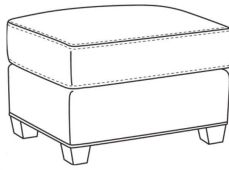

**Heath / L1725-SWLP**

DESCRIPTION:	Swivel Chair (30W)
OUTSIDE:	30"W x 39"D x 40"H
INSIDE:	22"W x 21.5"D
SEAT:	20"H
ARM:	25"H
BACK RAIL:	36"H
COM:	Plain: 116 sq ft
WEIGHT:	75 lbs

**L** = available in leather

**Standard Features:**

Loose Pillow Box Border Back

Saddle-Stitched

May be shown with optional features

**HEATH**

Standard Seat Cushion:

Hallmark Seat

Standard Back Pillow:

Fiber Back

Also available:

Heath / L1727  
Leather Ottoman (27W X 22D)  
Outside: 27W x 22D x 17H  
Inside: 0W x 0D

Heath / 1727  
Ottoman (27W X 22D)  
Outside: 27W x 22D x 17H  
Inside: 0W x 0D

Heath / 1725  
Chair (30W)  
Outside: 30W x 39D x 40H  
Inside: 22W x 21.5D

Heath / 1725-05MR  
Manual Recliner (30.5W)  
Outside: 30.5W x 41D x 40H  
Inside: 22W x 20D

Heath / 1725-05PR  
Power Recliner (30.5W)  
Outside: 30.5W x 41D x 40H  
Inside: 22W x 20D

Heath / 1725-LP  
Chair (30W)  
Outside: 30W x 39D x 40H  
Inside: 22W x 21.5D