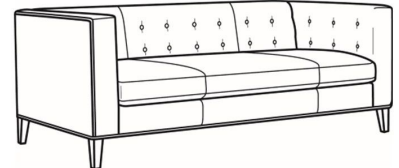

Fletcher / L1550-01B

DESCRIPTION:	Sofa (100W)
OUTSIDE:	100"W x 35.5"D x 30"H
INSIDE:	87"W x 24"D
SEAT:	19.5"H
ARM:	30"H
BACK RAIL:	30"H
COM:	Plain: 191 sq ft
WEIGHT:	190 lbs

L = available in leather

Standard Features:

Tight back with Button Detail

Weltless

May be shown with optional features

FLETCHER

Standard Seat Cushion: Hallmark Seat

Also available:

Fletcher / 1550-00B
Sofa (82W)
Outside: 82W x 35.5D x 30H
Inside: 69W x 24D

Fletcher / 1550-01B
Sofa (100W)
Outside: 100W x 35.5D x 30H
Inside: 87W x 24D

Fletcher / L1550-00B
Leather Sofa (82W)
Outside: 82W x 35.5D x 30H
Inside: 69W x 24D