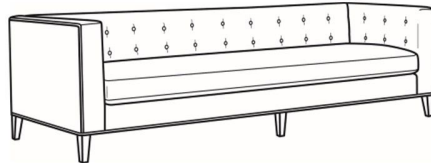

Fletcher / L1550-01B

DESCRIPTION:	Sofa (100W)
OUTSIDE:	100"W x 35.5"D x 30"H
INSIDE:	87"W x 24"D
SEAT:	19.5"H
ARM:	30"H
BACK RAIL:	30"H
COM:	Plain: 191 sq ft
WEIGHT:	190 lbs

L = available in leather

Standard Features:

Tight back with Button Detail

Weltless

May be shown with optional features

FLETCHER

Standard Seat Cushion: Hallmark Seat

Also available:

Fletcher / 1550-00B
Sofa (82W)
Outside: 82W x 35.5D x 30H
Inside: 69W x 24D

Fletcher / 1550-01B
Sofa (100W)
Outside: 100W x 35.5D x 30H
Inside: 87W x 24D

Fletcher / L1550-00B
Leather Sofa (82W)
Outside: 82W x 35.5D x 30H
Inside: 69W x 24D