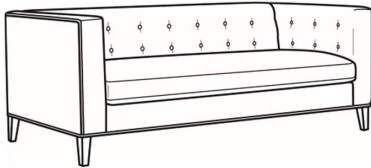

Fletcher / L1550-01B

DESCRIPTION:	Sofa (100W)
OUTSIDE:	100"W x 35.5"D x 30"H
INSIDE:	87"W x 24"D
SEAT:	19.5"H
ARM:	30"H
BACK RAIL:	30"H
COM:	Plain: 191 sq ft
WEIGHT:	190 lbs

L = available in leather

Standard Features:

Tight back with Button Detail

Weltless

May be shown with optional features

FLETCHER

Standard Seat Cushion: Hallmark Seat

Also available:

Fletcher / 1550-00B
Sofa (82W)
Outside: 82W x 35.5D x 30H
Inside: 69W x 24D

Fletcher / 1550-01B
Sofa (100W)
Outside: 100W x 35.5D x 30H
Inside: 87W x 24D

Fletcher / L1550-00B
Leather Sofa (82W)
Outside: 82W x 35.5D x 30H
Inside: 69W x 24D